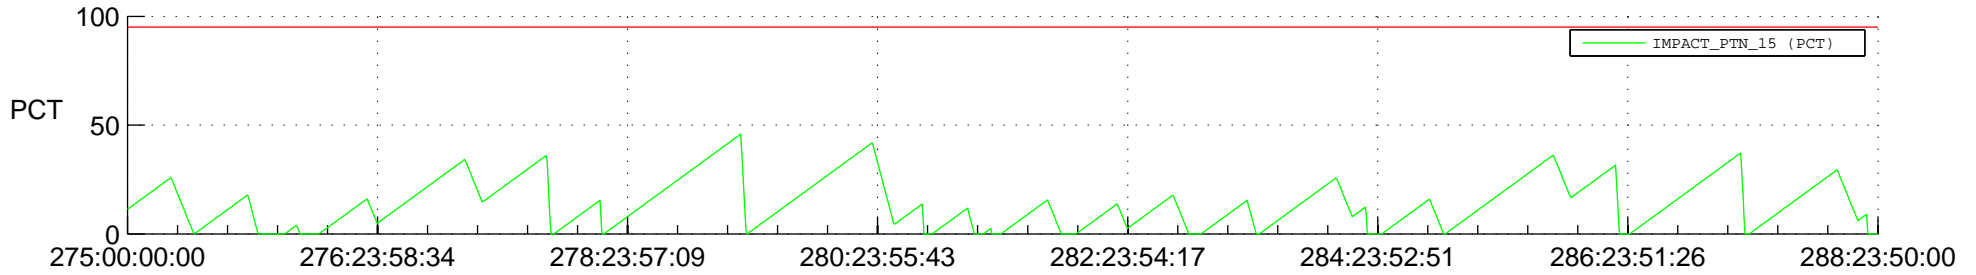

IMPACT_Percent_Full_Prediction