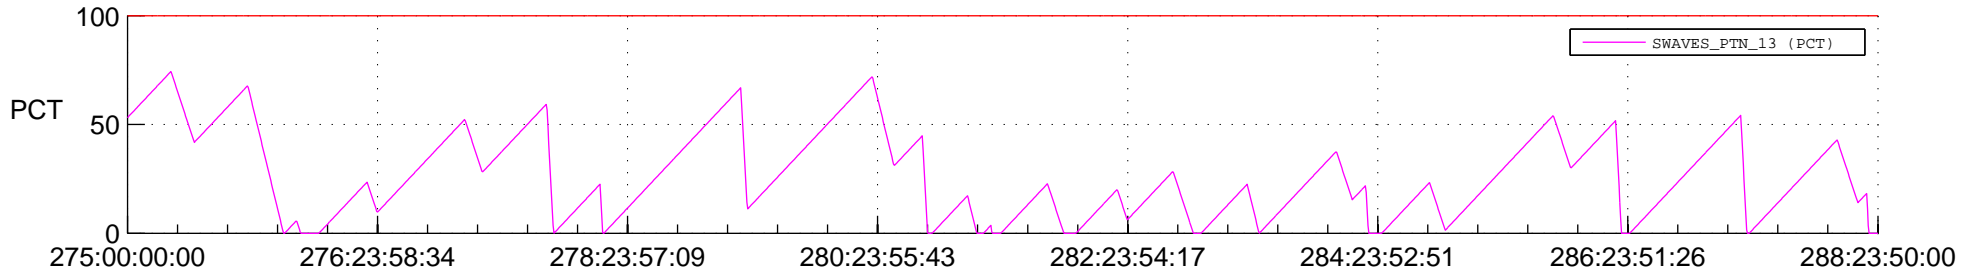

## SWAVES\_Percent\_Full\_Prediction

## Spacecraft\_DownLink\_Rate

Ground Time (2016:275:00:00:00.000 -2016:288:23:50:00.000)