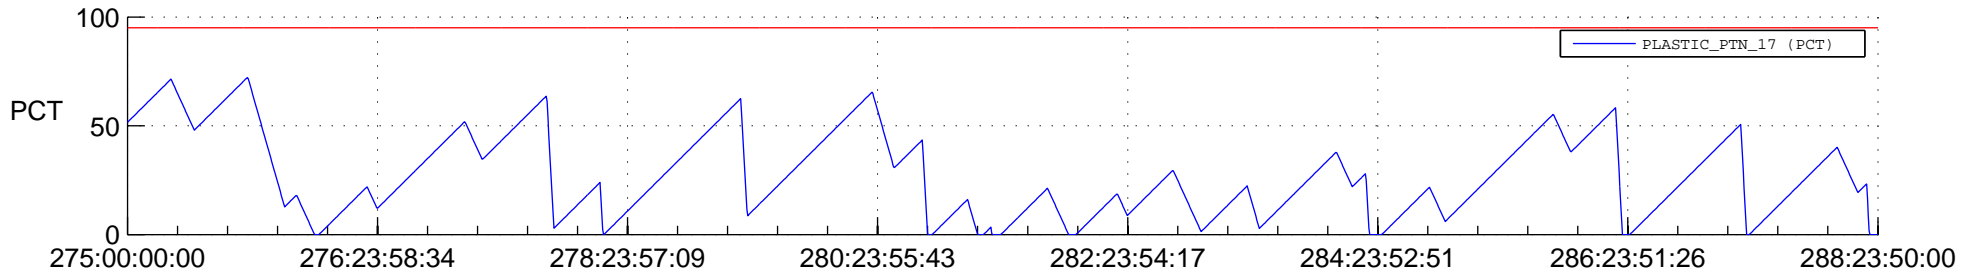

# STEREO AHEAD SSR PCT Full Prediction

## SWAVES\_Percent\_Full\_Prediction

## Spacecraft\_DownLink\_Rate

Ground Time (2016:275:00:00:00.000 -2016:288:23:50:00.000)