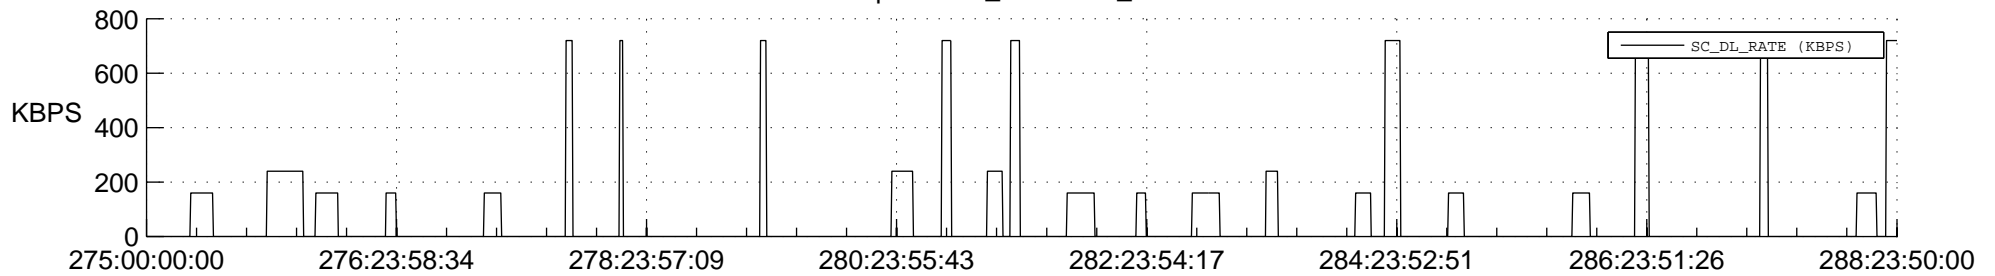

## Spacecraft\_DownLink\_Rate

Ground Time (2016:275:00:00:00.000 -2016:288:23:50:00.000)