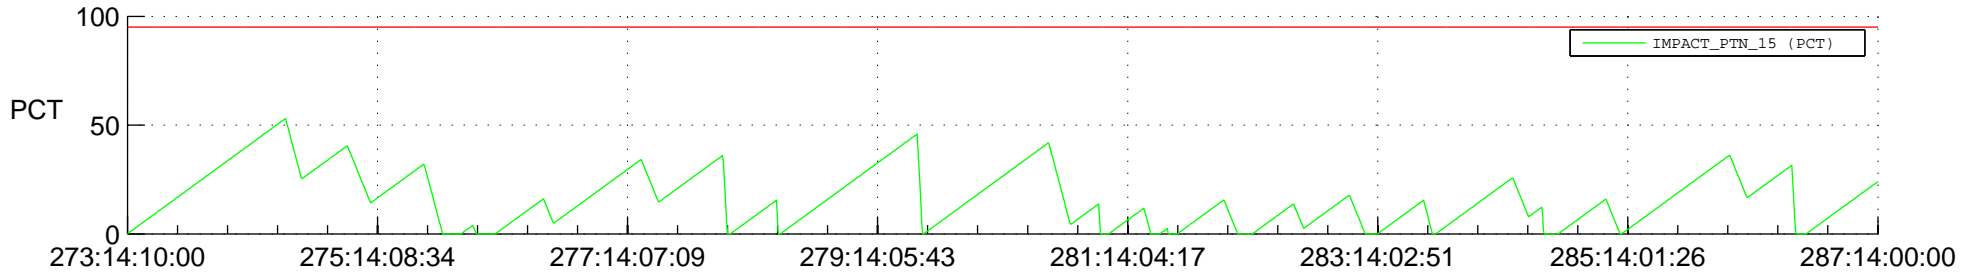

STEREO AHEAD SSR PCT Full Prediction

SWAVES_Percent_Full_Prediction

IMPACT_Percent_Full_Prediction

PLASTIC_Percent_Full_Prediction

Spacecraft_DownLink_Rate

Ground Time (2016:273:14:10:00.000 -2016:287:14:00:00.000)