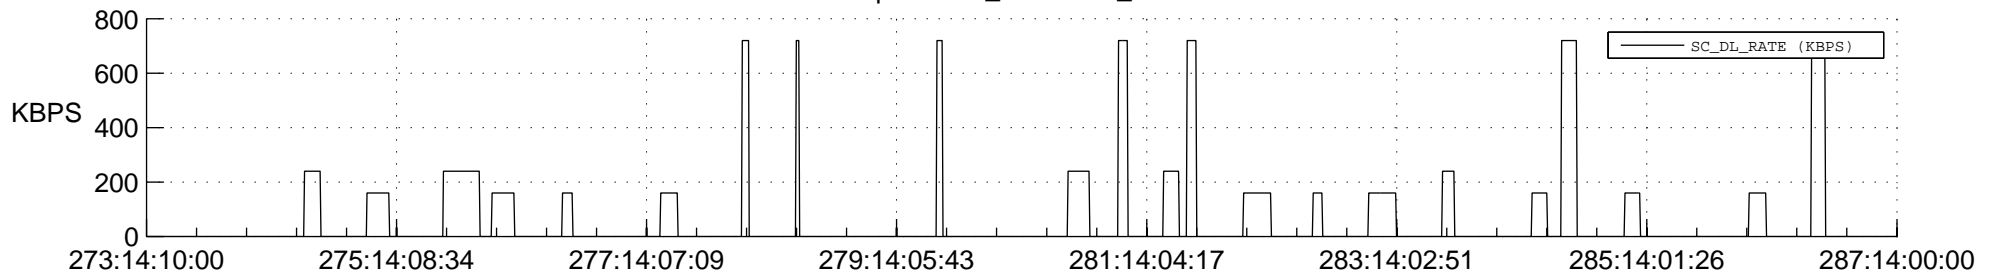

STEREO AHEAD SSR PCT Full Prediction

SWAVES_Percent_Full_Prediction

IMPACT_Percent_Full_Prediction

PLASTIC_Percent_Full_Prediction

Spacecraft_DownLink_Rate

Ground Time (2016:273:14:10:00.000 -2016:287:14:00:00.000)