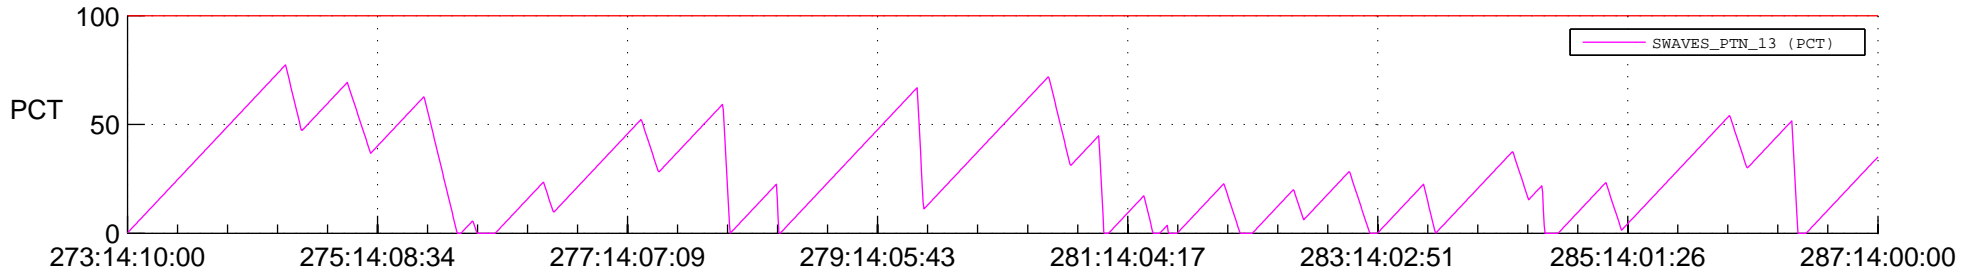

STEREO AHEAD SSR PCT Full Prediction

SWAVES_Percent_Full_Prediction

IMPACT_Percent_Full_Prediction

PLASTIC_Percent_Full_Prediction

Spacecraft_DownLink_Rate

Ground Time (2016:273:14:10:00.000 -2016:287:14:00:00.000)