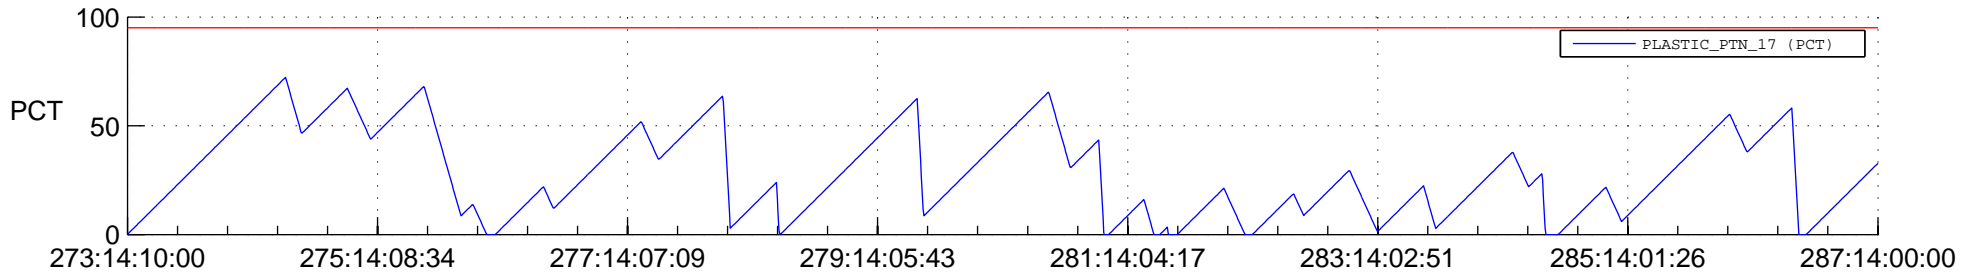

STEREO AHEAD SSR PCT Full Prediction

SWAVES_Percent_Full_Prediction

IMPACT_Percent_Full_Prediction

PLASTIC_Percent_Full_Prediction

Spacecraft_DownLink_Rate

Ground Time (2016:273:14:10:00.000 -2016:287:14:00:00.000)