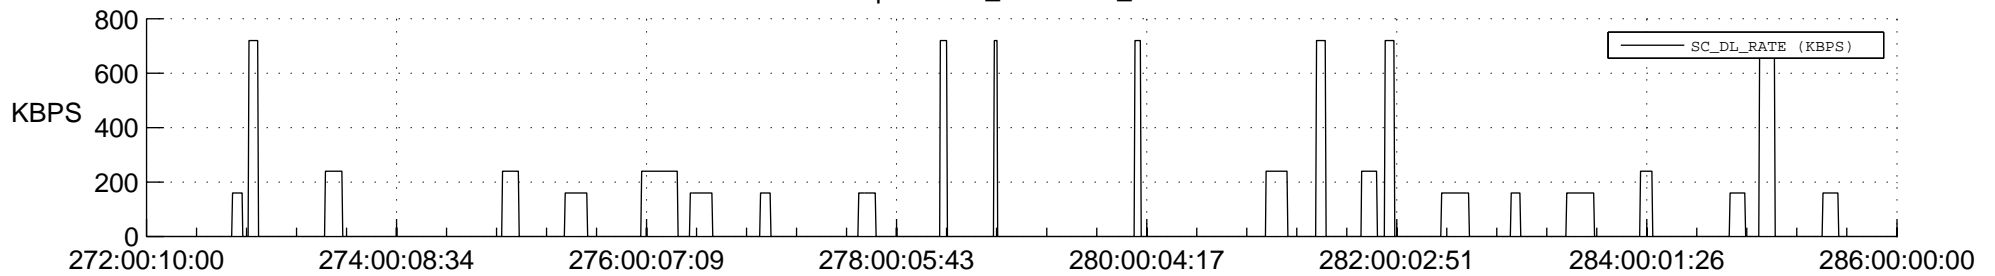

STEREO AHEAD SSR PCT Full Prediction

SWAVES_Percent_Full_Prediction

IMPACT_Percent_Full_Prediction

PLASTIC_Percent_Full_Prediction

Spacecraft_DownLink_Rate

Ground Time (2016:272:00:10:00.000 -2016:286:00:00:00.000)