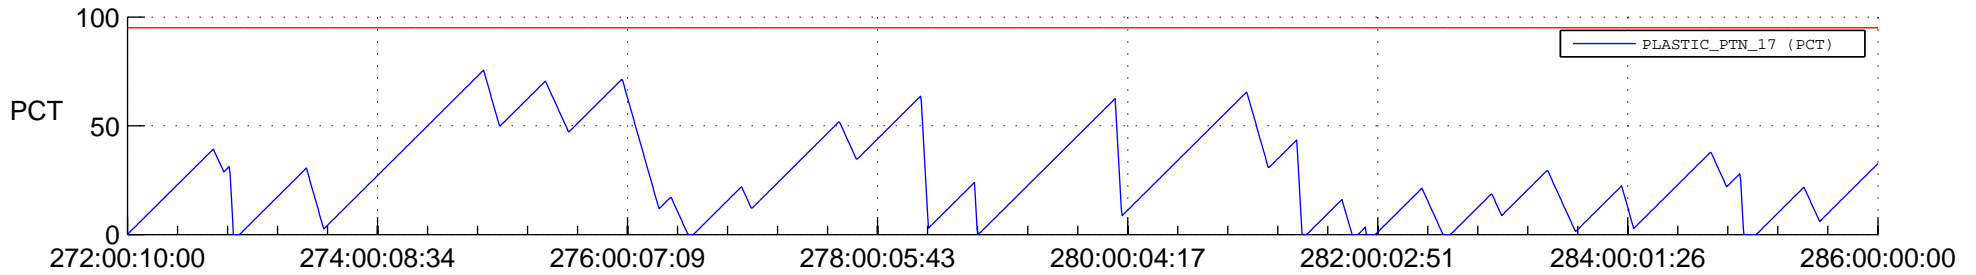

STEREO AHEAD SSR PCT Full Prediction

SWAVES_Percent_Full_Prediction

IMPACT_Percent_Full_Prediction

PLASTIC_Percent_Full_Prediction

Spacecraft_DownLink_Rate

Ground Time (2016:272:00:10:00.000 -2016:286:00:00:00.000)