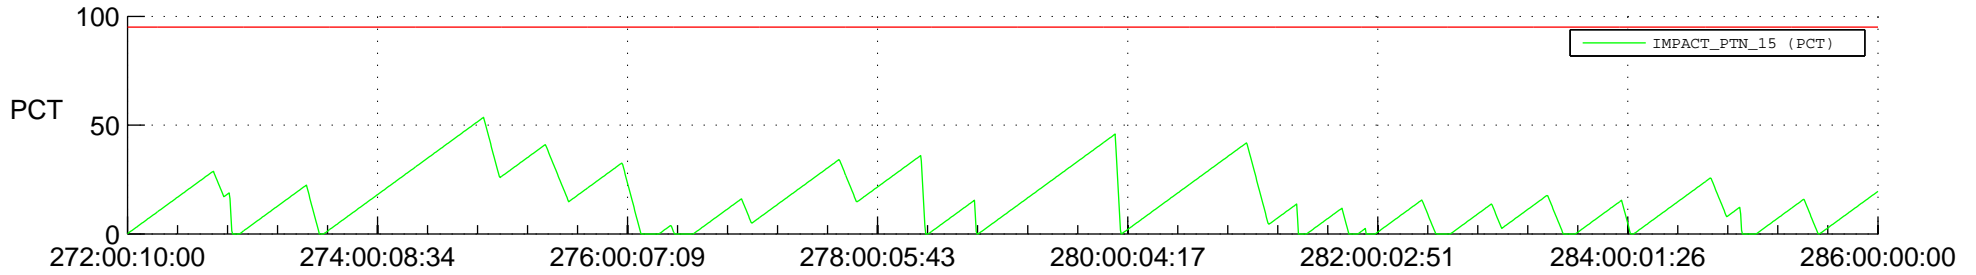

STEREO AHEAD SSR PCT Full Prediction

SWAVES_Percent_Full_Prediction

IMPACT_Percent_Full_Prediction

PLASTIC_Percent_Full_Prediction

Spacecraft_DownLink_Rate

Ground Time (2016:272:00:10:00.000 -2016:286:00:00:00.000)