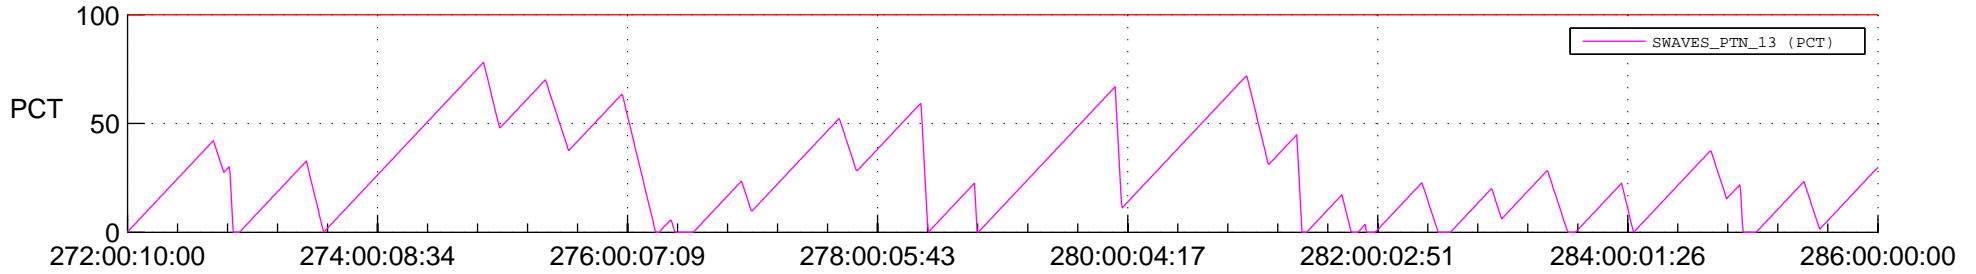

STEREO AHEAD SSR PCT Full Prediction

SWAVES_Percent_Full_Prediction

IMPACT_Percent_Full_Prediction

PLASTIC_Percent_Full_Prediction

Spacecraft_DownLink_Rate

Ground Time (2016:272:00:10:00.000 -2016:286:00:00:00.000)