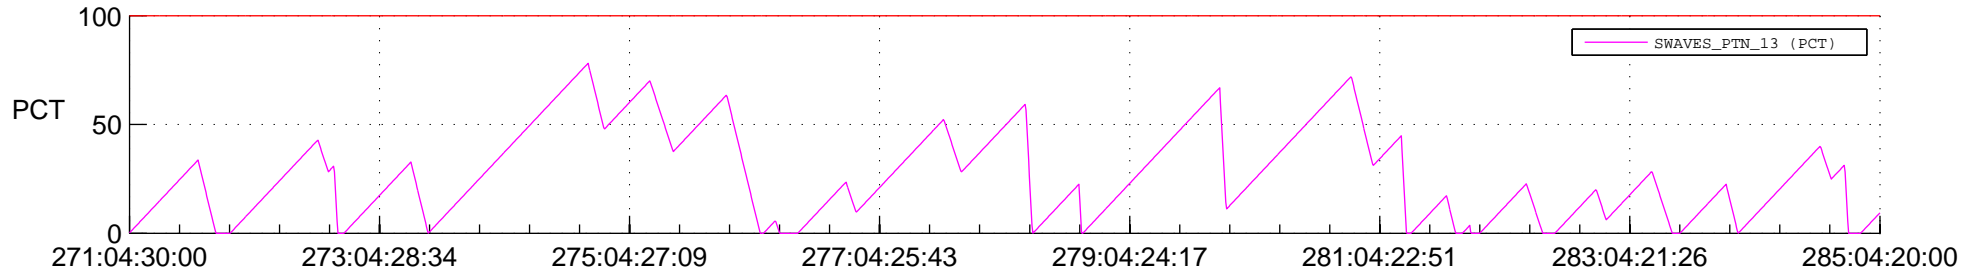

STEREO AHEAD SSR PCT Full Prediction

SWAVES_Percent_Full_Prediction

IMPACT_Percent_Full_Prediction

PLASTIC_Percent_Full_Prediction

Spacecraft_DownLink_Rate

Ground Time (2016:271:04:30:00.000 -2016:285:04:20:00.000)