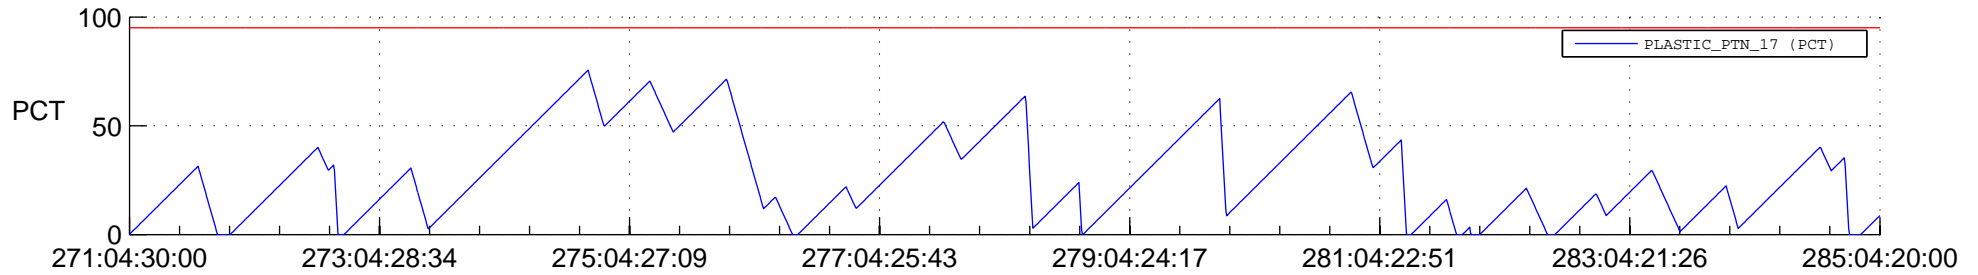

STEREO AHEAD SSR PCT Full Prediction

SWAVES_Percent_Full_Prediction

IMPACT_Percent_Full_Prediction

PLASTIC_Percent_Full_Prediction

Spacecraft_DownLink_Rate

Ground Time (2016:271:04:30:00.000 -2016:285:04:20:00.000)