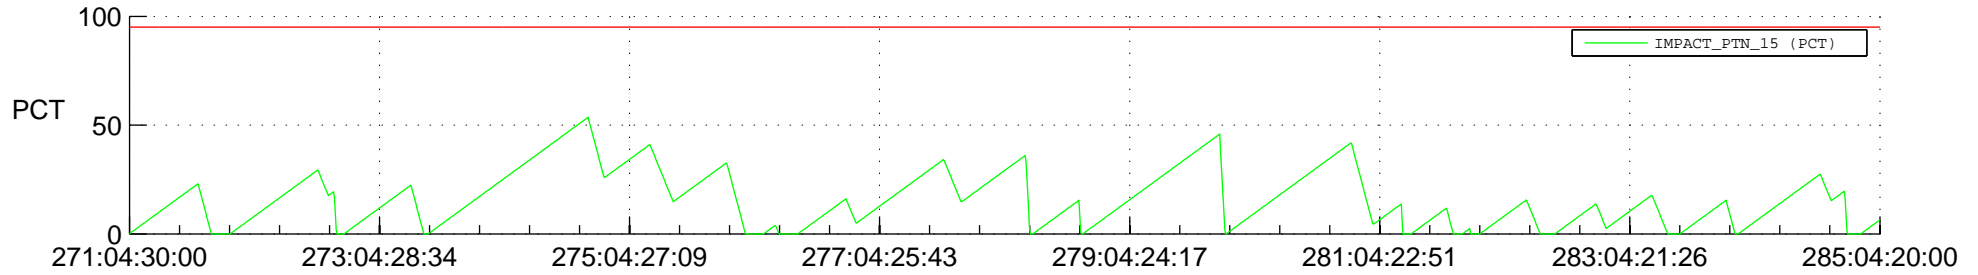

STEREO AHEAD SSR PCT Full Prediction

SWAVES_Percent_Full_Prediction

IMPACT_Percent_Full_Prediction

PLASTIC_Percent_Full_Prediction

Spacecraft_DownLink_Rate

Ground Time (2016:271:04:30:00.000 -2016:285:04:20:00.000)