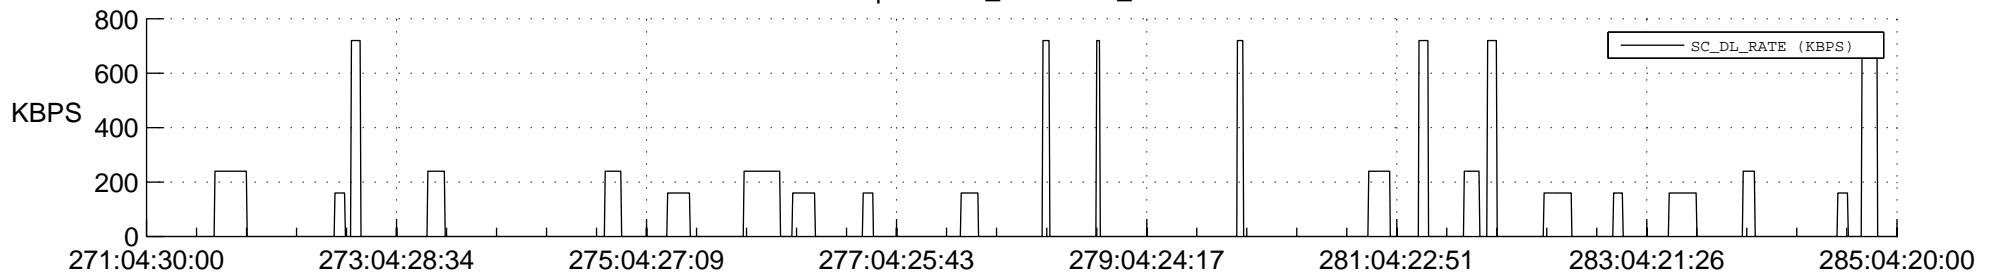

STEREO AHEAD SSR PCT Full Prediction

SWAVES_Percent_Full_Prediction

IMPACT_Percent_Full_Prediction

PLASTIC_Percent_Full_Prediction

Spacecraft_DownLink_Rate

Ground Time (2016:271:04:30:00.000 -2016:285:04:20:00.000)