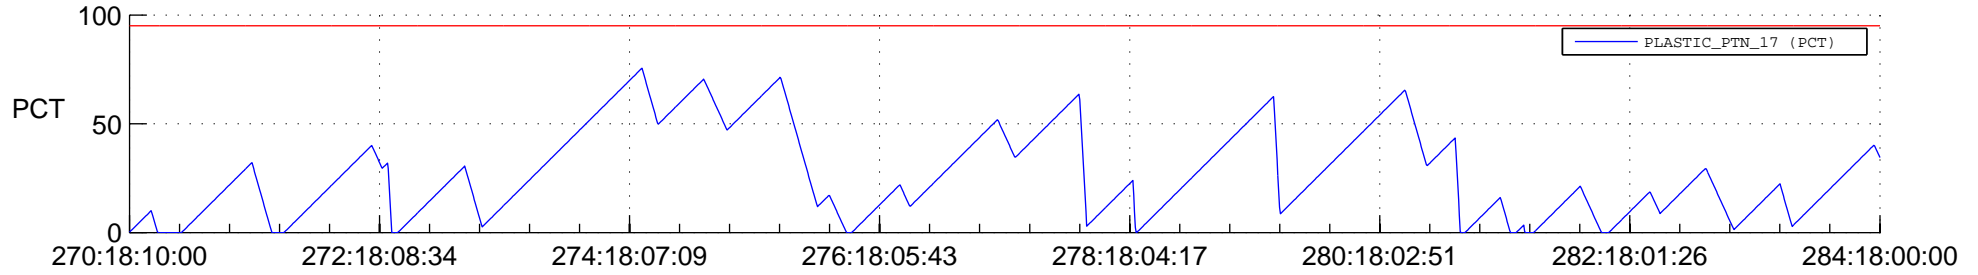

# STEREO AHEAD SSR PCT Full Prediction

## SWAVES\_Percent\_Full\_Prediction

## Spacecraft\_DownLink\_Rate

Ground Time (2016:270:18:10:00.000 -2016:284:18:00:00.000)