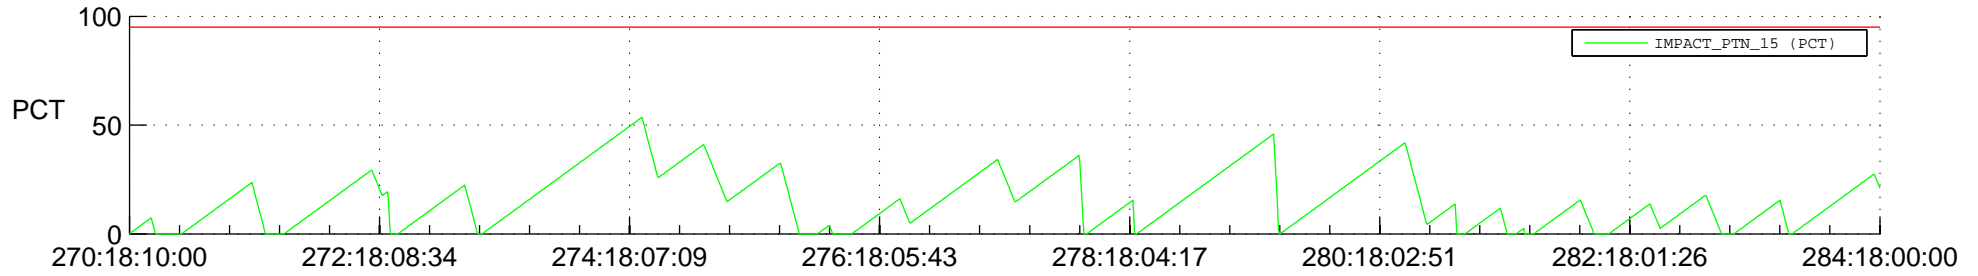

IMPACT_Percent_Full_Prediction