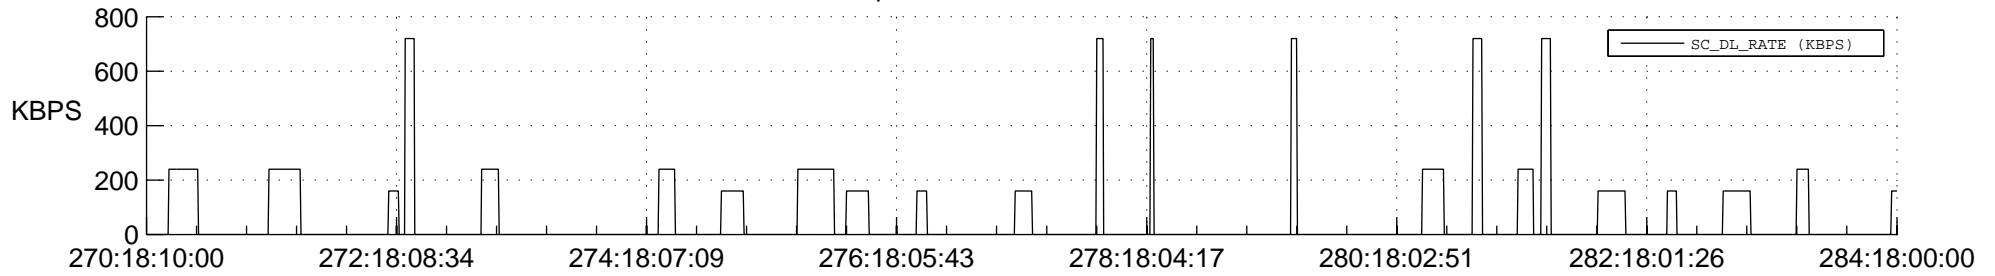

## Spacecraft\_DownLink\_Rate

Ground Time (2016:270:18:10:00.000 -2016:284:18:00:00.000)