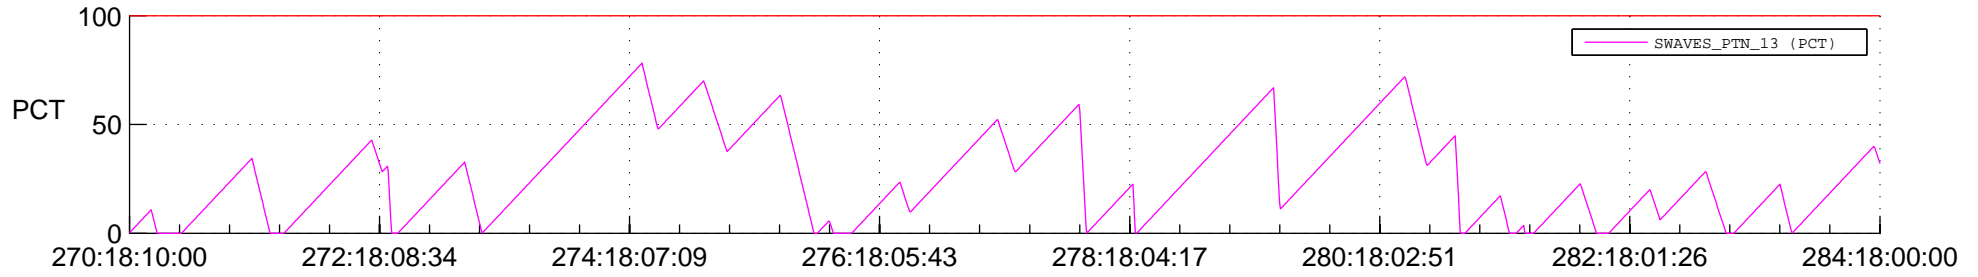

## SWAVES\_Percent\_Full\_Prediction

## Spacecraft\_DownLink\_Rate

Ground Time (2016:270:18:10:00.000 -2016:284:18:00:00.000)