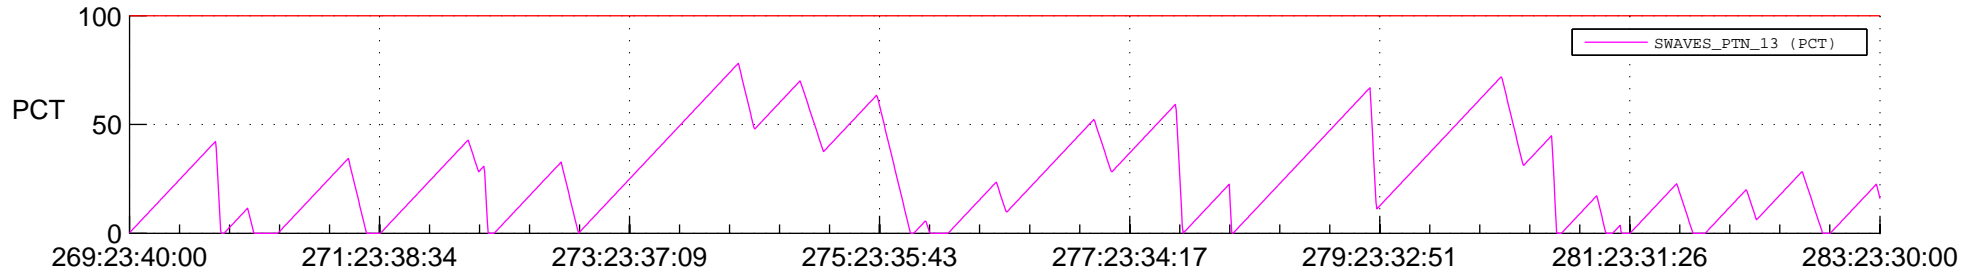

STEREO AHEAD SSR PCT Full Prediction

SWAVES_Percent_Full_Prediction

IMPACT_Percent_Full_Prediction

PLASTIC_Percent_Full_Prediction

Spacecraft_DownLink_Rate

Ground Time (2016:269:23:40:00.000 -2016:283:23:30:00.000)