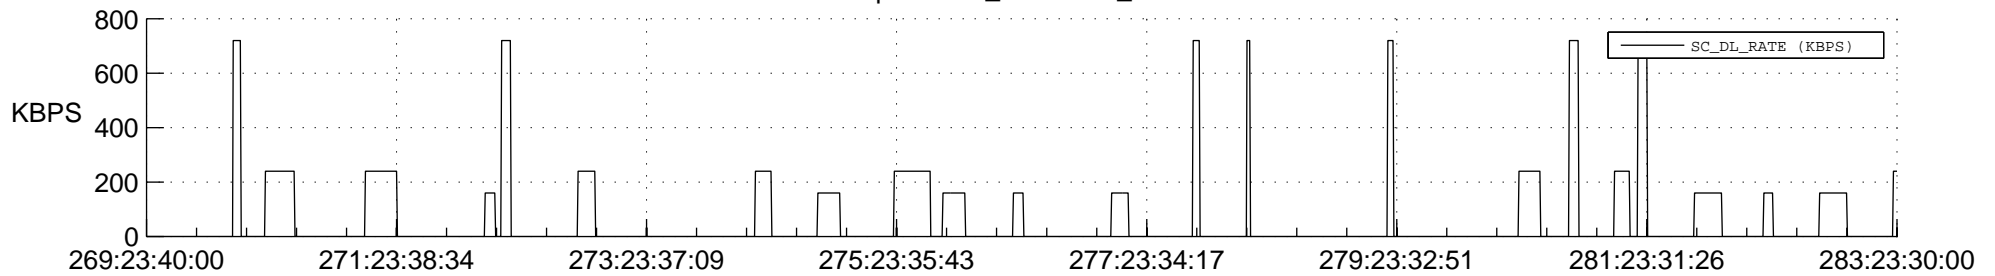

STEREO AHEAD SSR PCT Full Prediction

SWAVES_Percent_Full_Prediction

IMPACT_Percent_Full_Prediction

PLASTIC_Percent_Full_Prediction

Spacecraft_DownLink_Rate

Ground Time (2016:269:23:40:00.000 -2016:283:23:30:00.000)