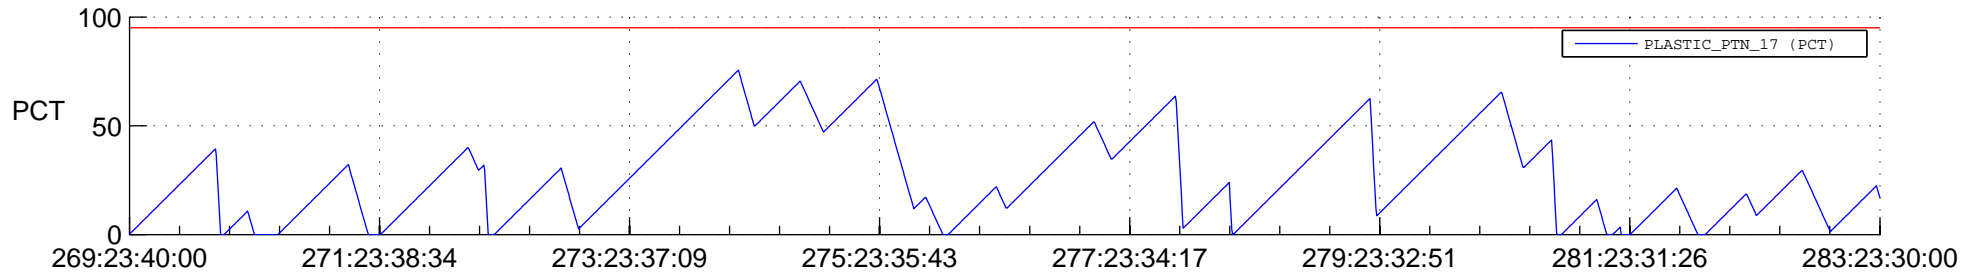

STEREO AHEAD SSR PCT Full Prediction

SWAVES_Percent_Full_Prediction

IMPACT_Percent_Full_Prediction

PLASTIC_Percent_Full_Prediction

Spacecraft_DownLink_Rate

Ground Time (2016:269:23:40:00.000 -2016:283:23:30:00.000)