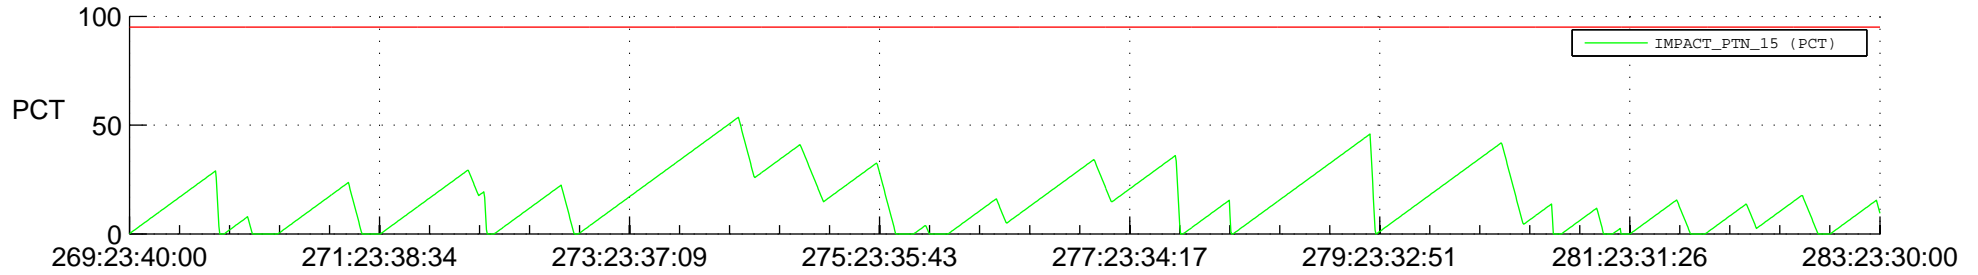

STEREO AHEAD SSR PCT Full Prediction

SWAVES_Percent_Full_Prediction

IMPACT_Percent_Full_Prediction

PLASTIC_Percent_Full_Prediction

Spacecraft_DownLink_Rate

Ground Time (2016:269:23:40:00.000 -2016:283:23:30:00.000)