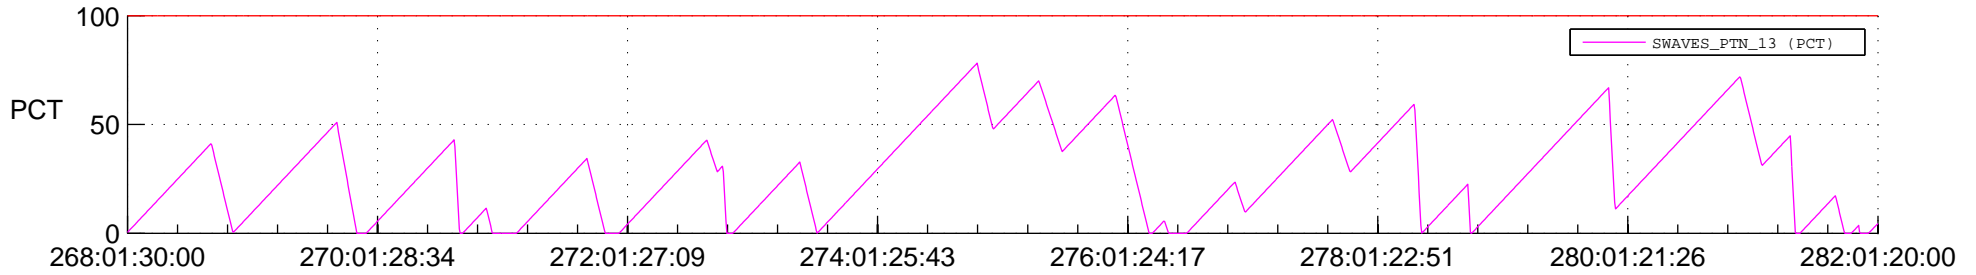

STEREO AHEAD SSR PCT Full Prediction

SWAVES_Percent_Full_Prediction

IMPACT_Percent_Full_Prediction

PLASTIC_Percent_Full_Prediction

Spacecraft_DownLink_Rate

Ground Time (2016:268:01:30:00.000 -2016:282:01:20:00.000)