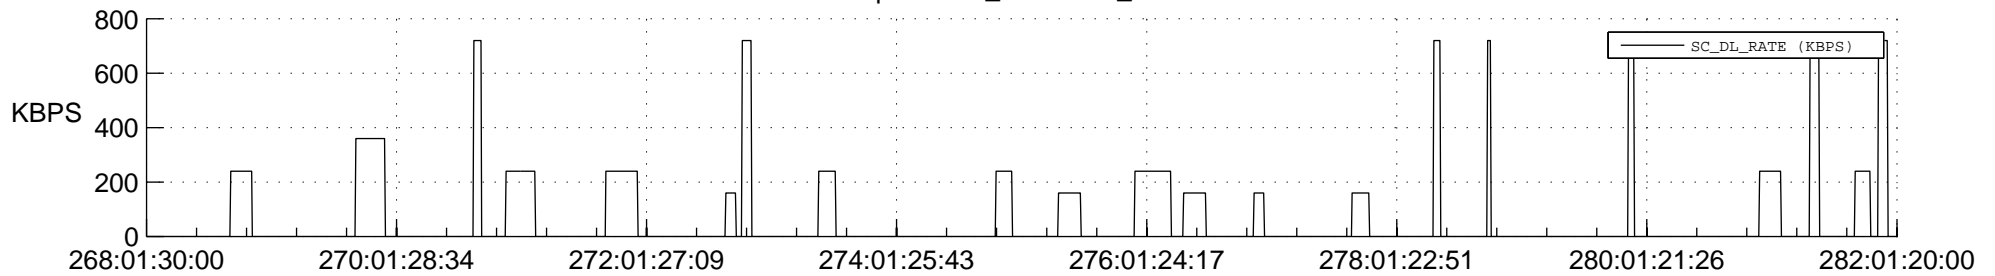

STEREO AHEAD SSR PCT Full Prediction

SWAVES_Percent_Full_Prediction

IMPACT_Percent_Full_Prediction

PLASTIC_Percent_Full_Prediction

Spacecraft_DownLink_Rate

Ground Time (2016:268:01:30:00.000 -2016:282:01:20:00.000)