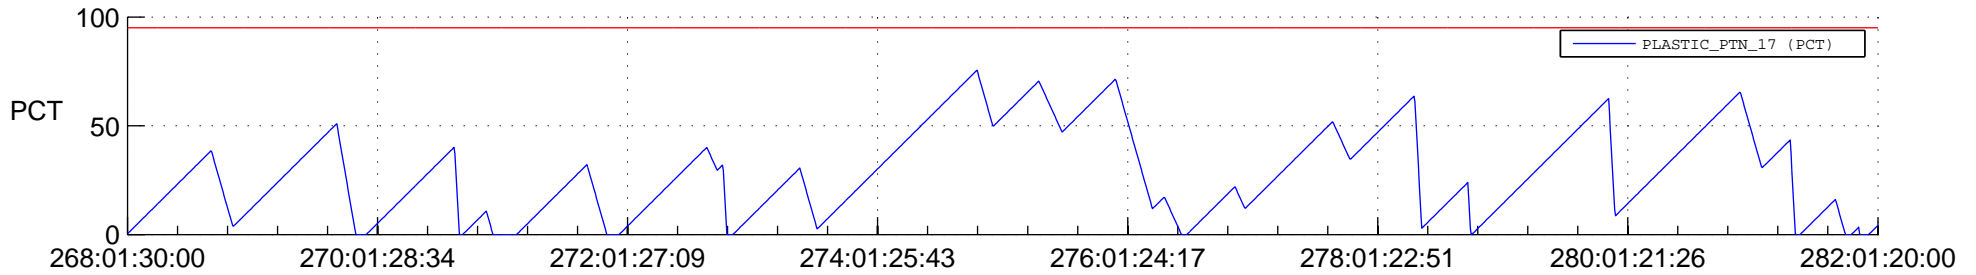

STEREO AHEAD SSR PCT Full Prediction

SWAVES_Percent_Full_Prediction

IMPACT_Percent_Full_Prediction

PLASTIC_Percent_Full_Prediction

Spacecraft_DownLink_Rate

Ground Time (2016:268:01:30:00.000 -2016:282:01:20:00.000)