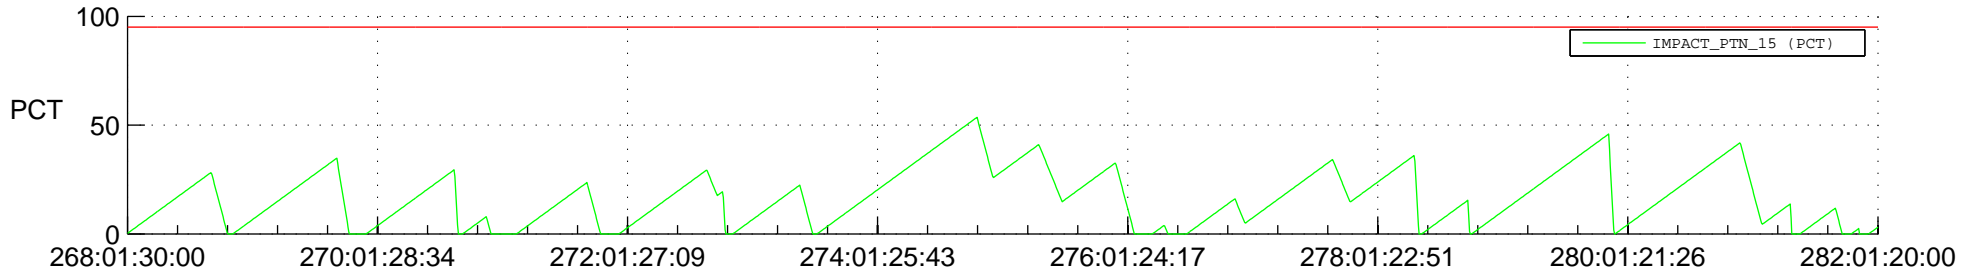

STEREO AHEAD SSR PCT Full Prediction

SWAVES_Percent_Full_Prediction

IMPACT_Percent_Full_Prediction

PLASTIC_Percent_Full_Prediction

Spacecraft_DownLink_Rate

Ground Time (2016:268:01:30:00.000 -2016:282:01:20:00.000)