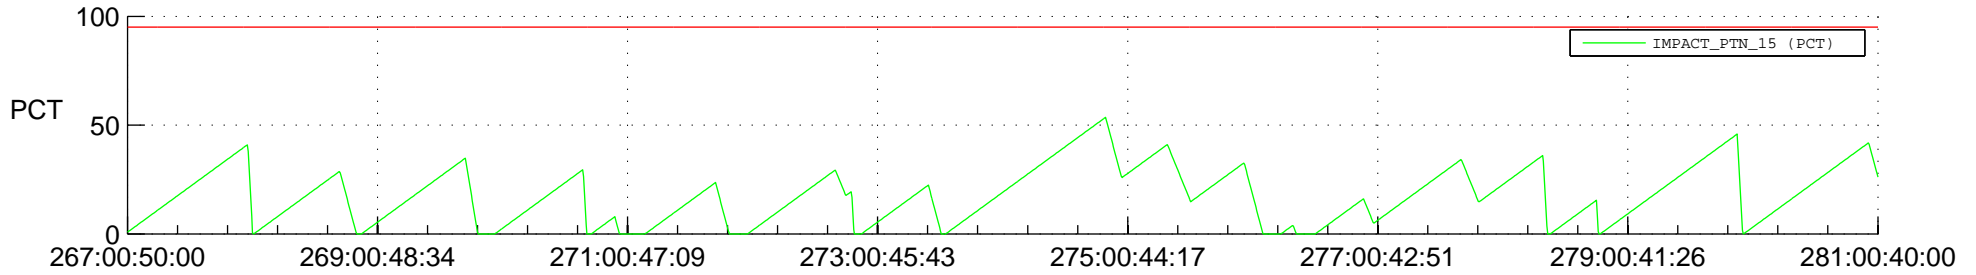

STEREO AHEAD SSR PCT Full Prediction

SWAVES_Percent_Full_Prediction

IMPACT_Percent_Full_Prediction

PLASTIC_Percent_Full_Prediction

Spacecraft_DownLink_Rate

Ground Time (2016:267:00:50:00.000 -2016:281:00:40:00.000)