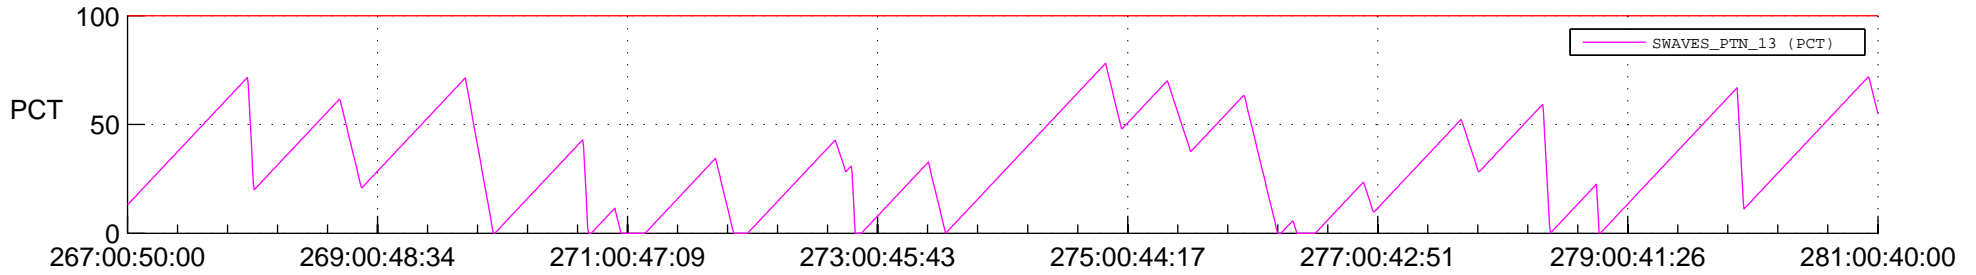

STEREO AHEAD SSR PCT Full Prediction

SWAVES_Percent_Full_Prediction

IMPACT_Percent_Full_Prediction

PLASTIC_Percent_Full_Prediction

Spacecraft_DownLink_Rate

Ground Time (2016:267:00:50:00.000 -2016:281:00:40:00.000)