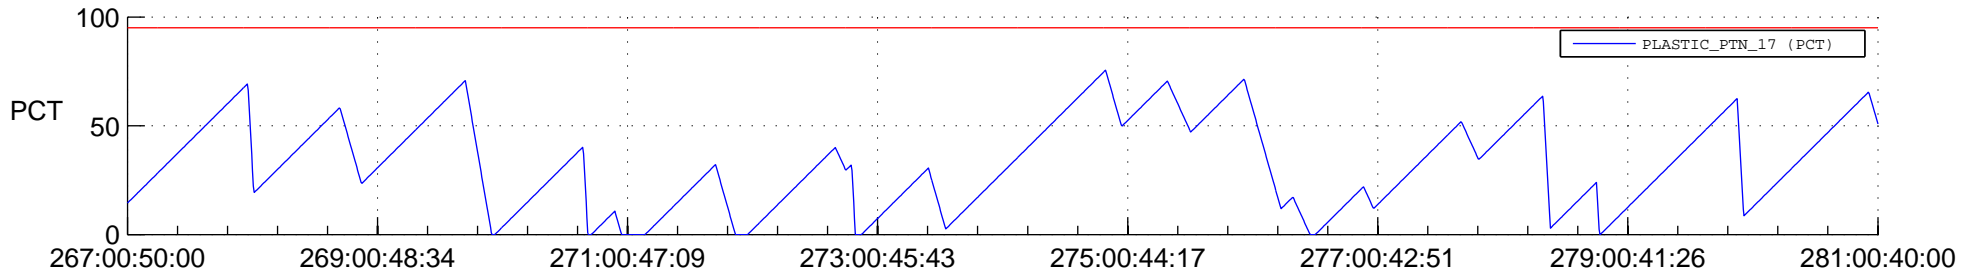

STEREO AHEAD SSR PCT Full Prediction

SWAVES_Percent_Full_Prediction

IMPACT_Percent_Full_Prediction

PLASTIC_Percent_Full_Prediction

Spacecraft_DownLink_Rate

Ground Time (2016:267:00:50:00.000 -2016:281:00:40:00.000)