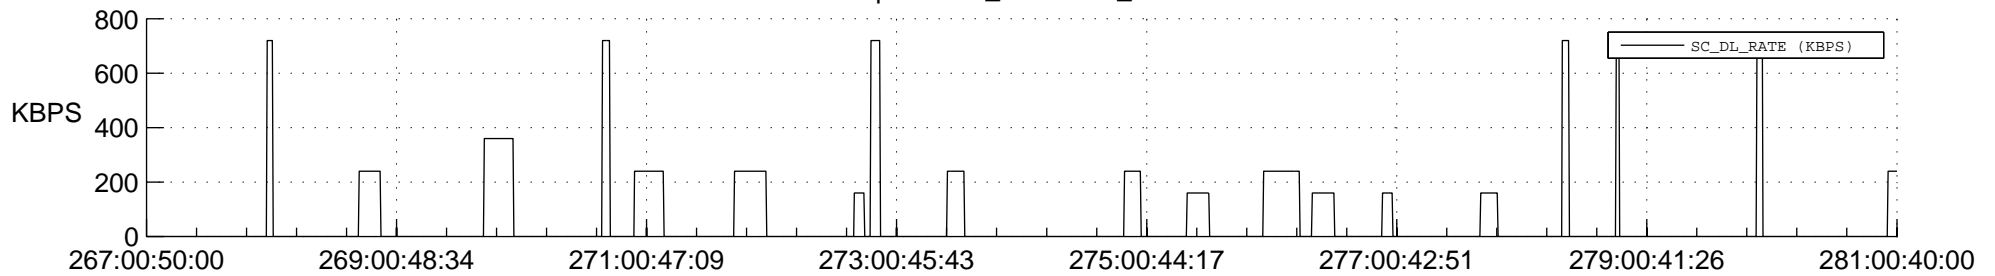

STEREO AHEAD SSR PCT Full Prediction

SWAVES_Percent_Full_Prediction

IMPACT_Percent_Full_Prediction

PLASTIC_Percent_Full_Prediction

Spacecraft_DownLink_Rate

Ground Time (2016:267:00:50:00.000 -2016:281:00:40:00.000)