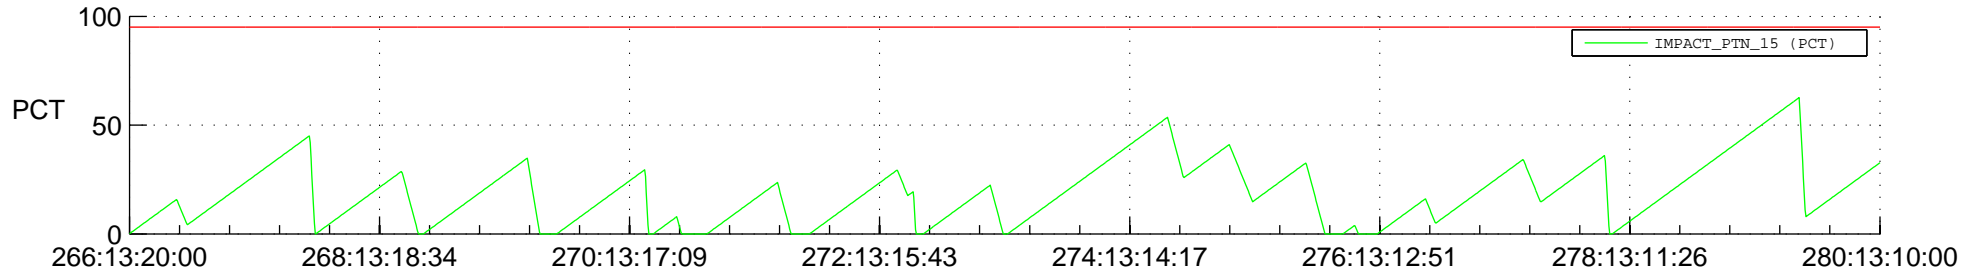

STEREO AHEAD SSR PCT Full Prediction

SWAVES_Percent_Full_Prediction

IMPACT_Percent_Full_Prediction

PLASTIC_Percent_Full_Prediction

Spacecraft_DownLink_Rate