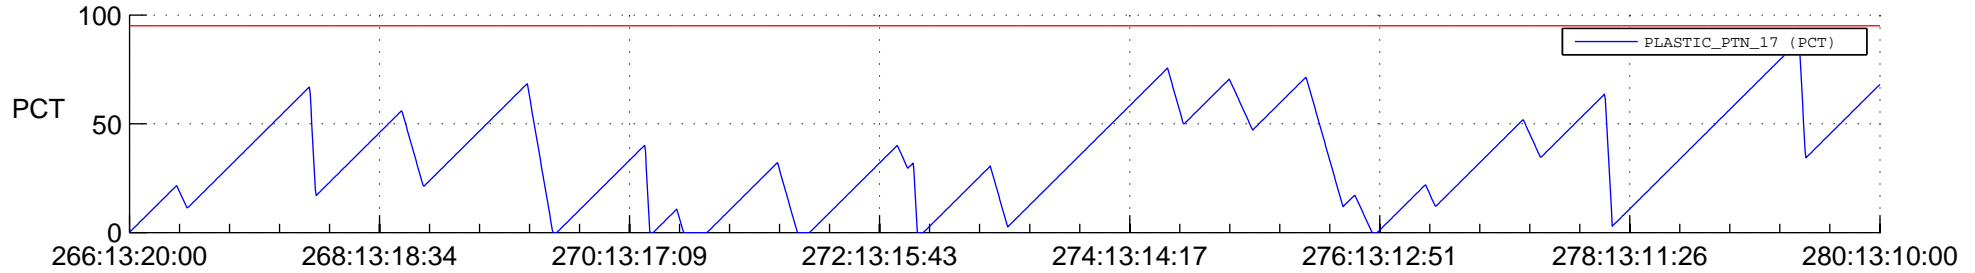

STEREO AHEAD SSR PCT Full Prediction

SWAVES_Percent_Full_Prediction

IMPACT_Percent_Full_Prediction

PLASTIC_Percent_Full_Prediction

Spacecraft_DownLink_Rate