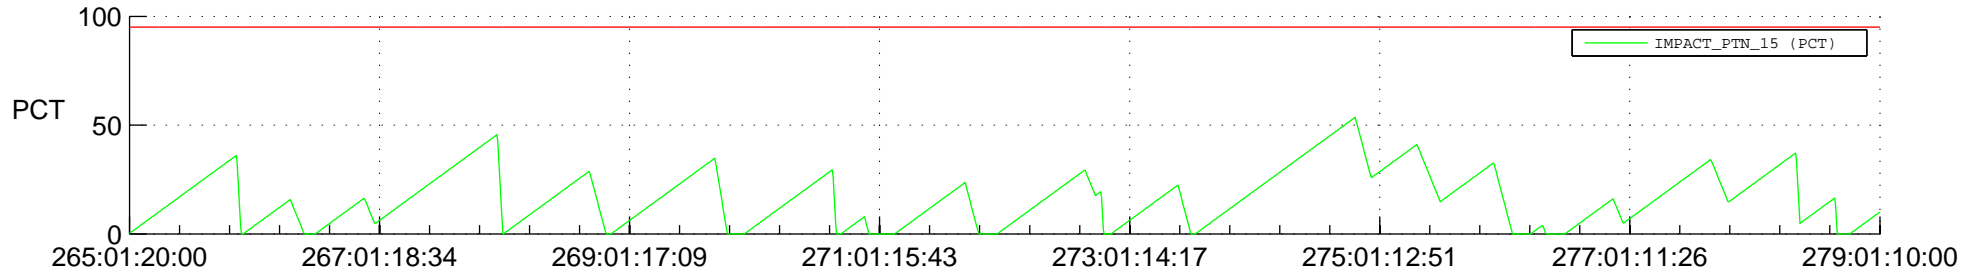

STEREO AHEAD SSR PCT Full Prediction

SWAVES_Percent_Full_Prediction

IMPACT_Percent_Full_Prediction

PLASTIC_Percent_Full_Prediction

Spacecraft_DownLink_Rate

Ground Time (2016:265:01:20:00.000 -2016:279:01:10:00.000)