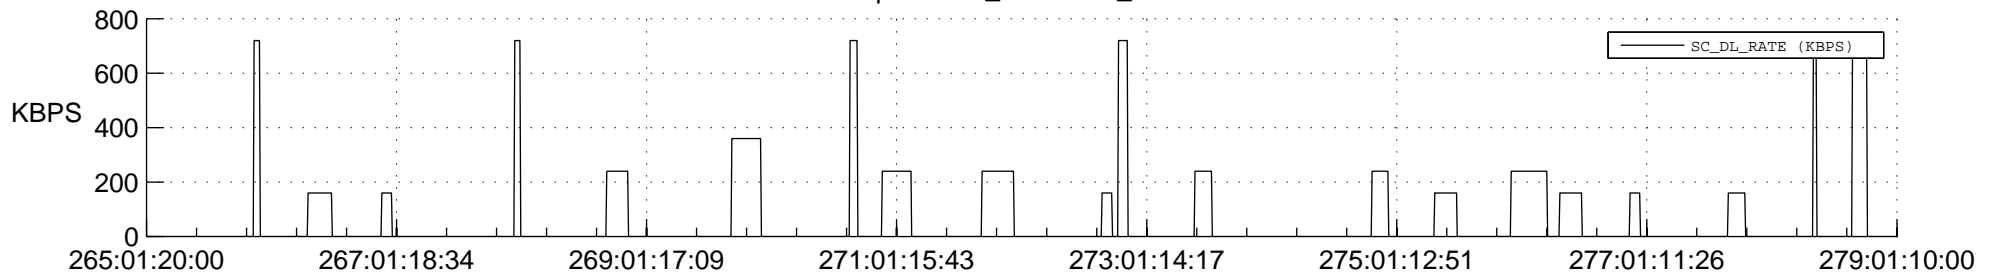

STEREO AHEAD SSR PCT Full Prediction

SWAVES_Percent_Full_Prediction

IMPACT_Percent_Full_Prediction

PLASTIC_Percent_Full_Prediction

Spacecraft_DownLink_Rate

Ground Time (2016:265:01:20:00.000 -2016:279:01:10:00.000)