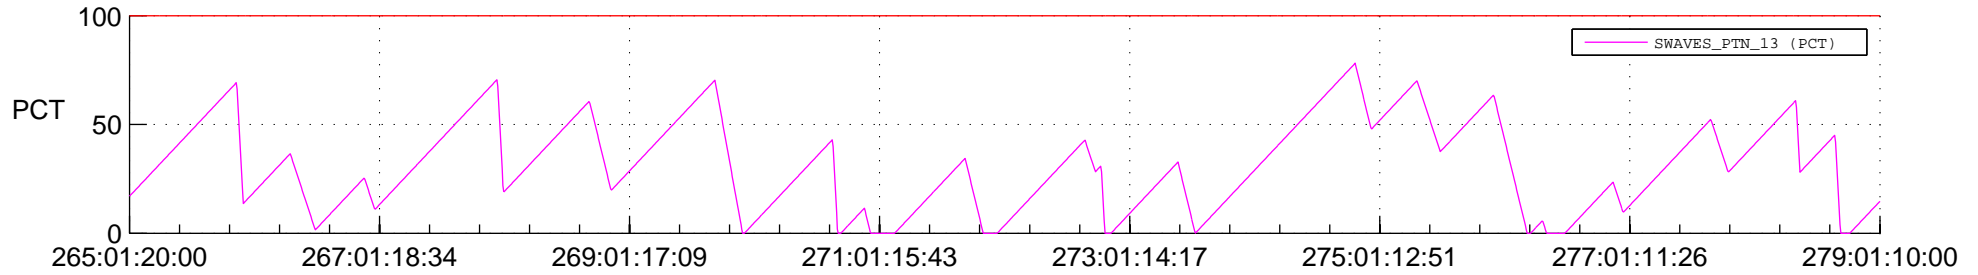

STEREO AHEAD SSR PCT Full Prediction

SWAVES_Percent_Full_Prediction

IMPACT_Percent_Full_Prediction

PLASTIC_Percent_Full_Prediction

Spacecraft_DownLink_Rate

Ground Time (2016:265:01:20:00.000 -2016:279:01:10:00.000)