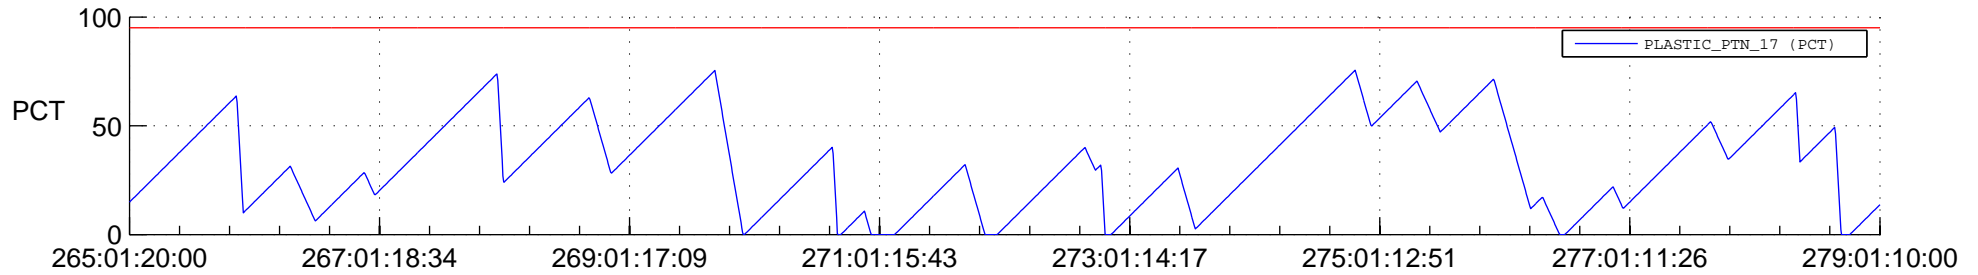

STEREO AHEAD SSR PCT Full Prediction

SWAVES_Percent_Full_Prediction

IMPACT_Percent_Full_Prediction

PLASTIC_Percent_Full_Prediction

Spacecraft_DownLink_Rate

Ground Time (2016:265:01:20:00.000 -2016:279:01:10:00.000)