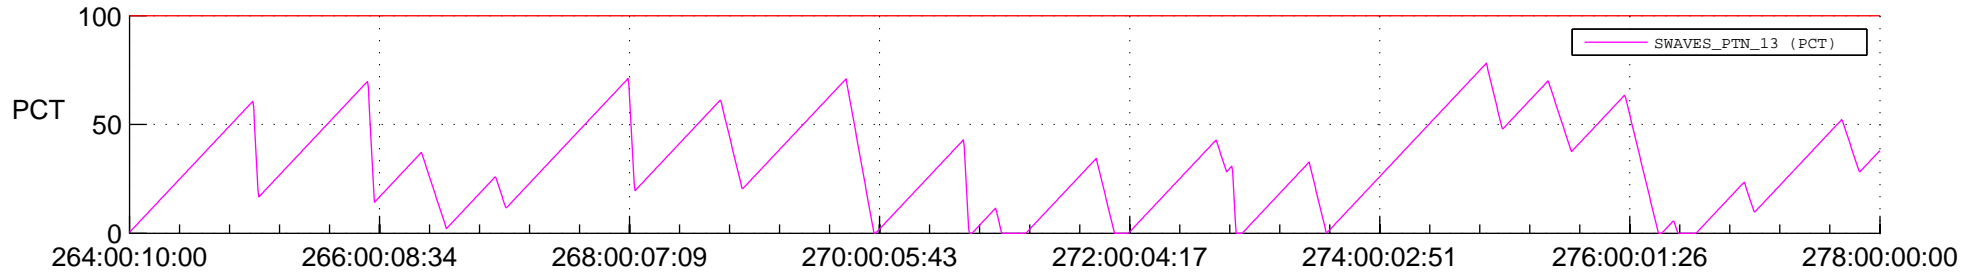

# STEREO AHEAD SSR PCT Full Prediction

## SWAVES\_Percent\_Full\_Prediction

## Spacecraft\_DownLink\_Rate

Ground Time (2016:264:00:10:00.000 -2016:278:00:00:00.000)