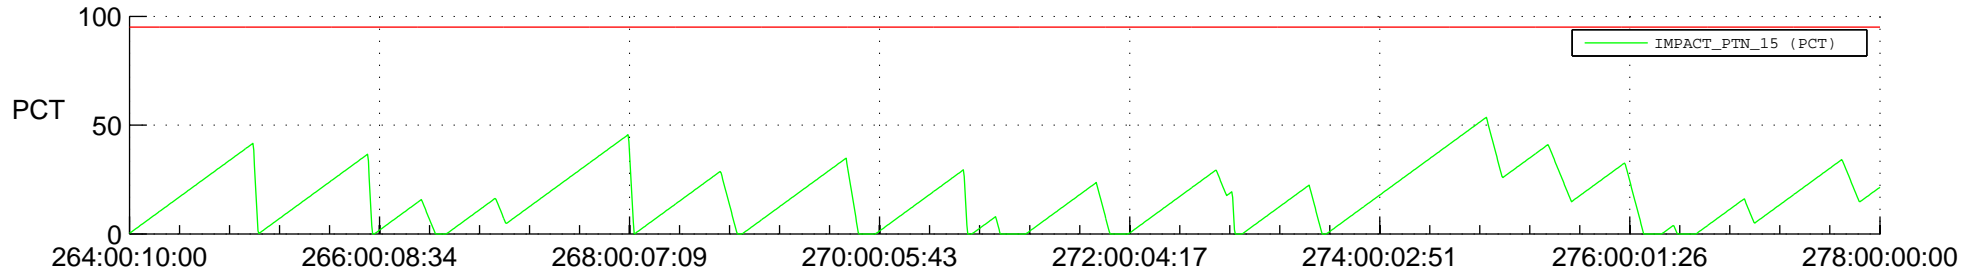

IMPACT_Percent_Full_Prediction