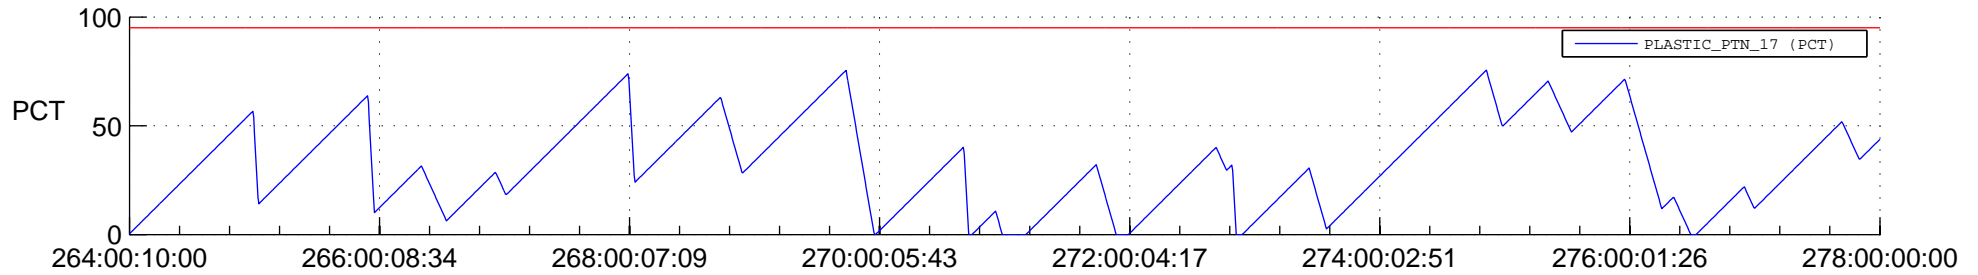

PLASTIC_Percent_Full_Prediction