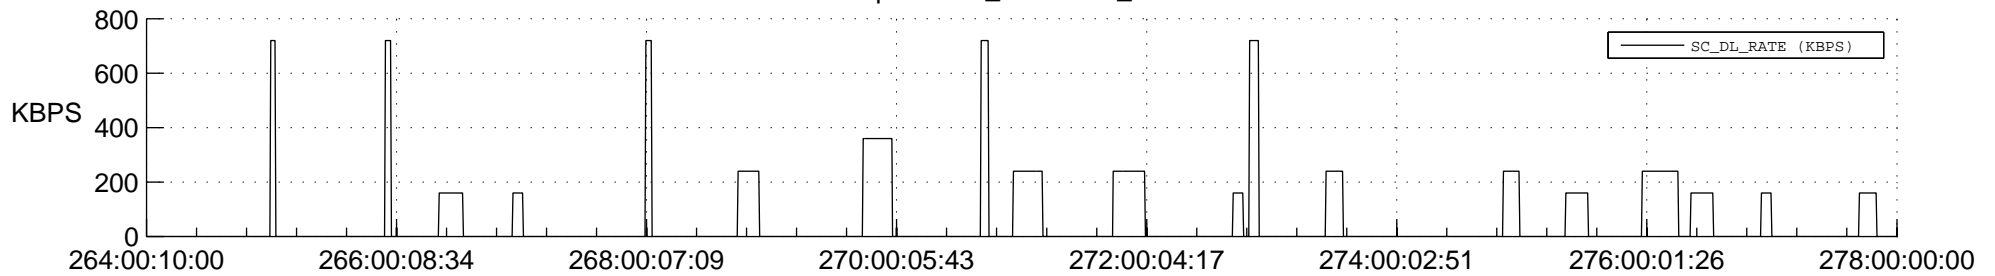

## Spacecraft\_DownLink\_Rate

Ground Time (2016:264:00:10:00.000 -2016:278:00:00:00.000)