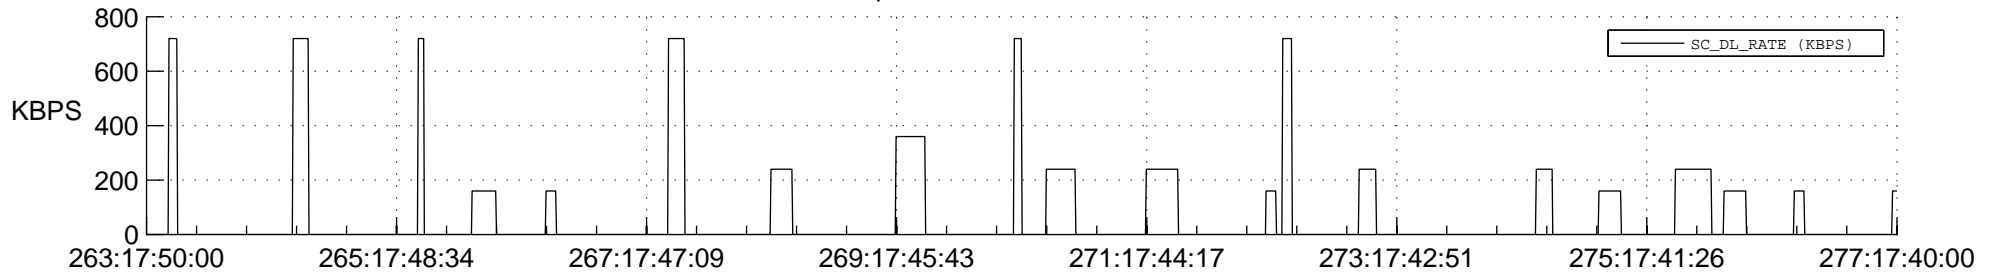

STEREO AHEAD SSR PCT Full Prediction

SWAVES_Percent_Full_Prediction

IMPACT_Percent_Full_Prediction

PLASTIC_Percent_Full_Prediction

Spacecraft_DownLink_Rate

Ground Time (2016:263:17:50:00.000 -2016:277:17:40:00.000)