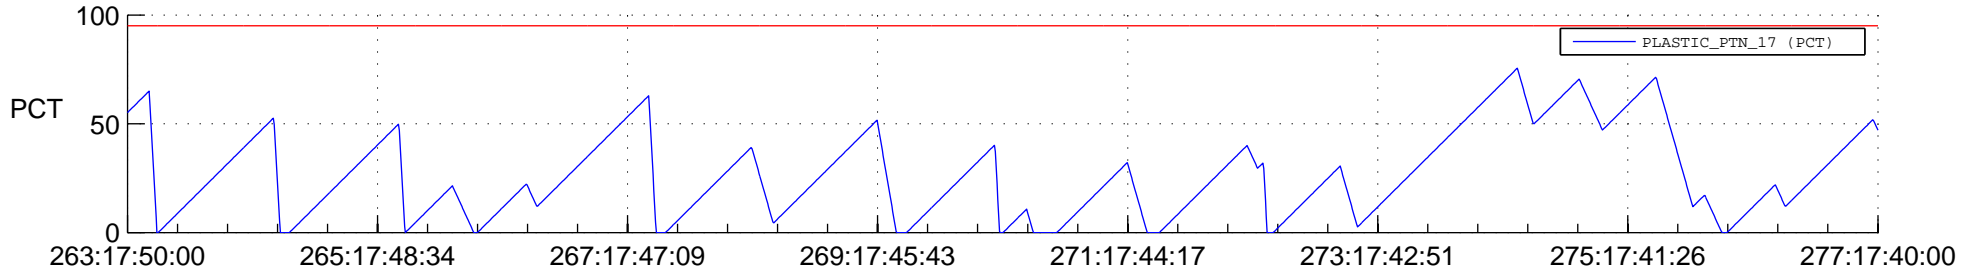

STEREO AHEAD SSR PCT Full Prediction

SWAVES_Percent_Full_Prediction

IMPACT_Percent_Full_Prediction

PLASTIC_Percent_Full_Prediction

Spacecraft_DownLink_Rate

Ground Time (2016:263:17:50:00.000 -2016:277:17:40:00.000)