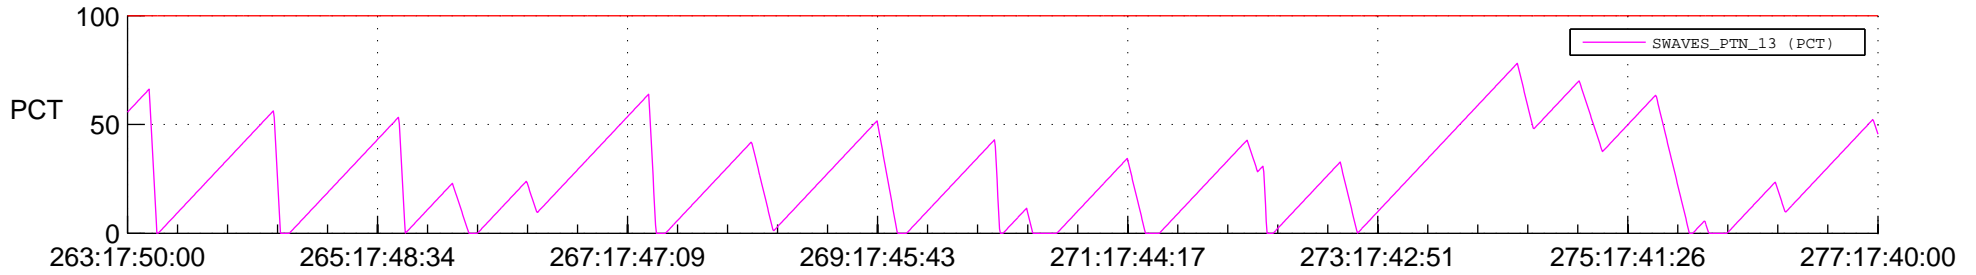

STEREO AHEAD SSR PCT Full Prediction

SWAVES_Percent_Full_Prediction

IMPACT_Percent_Full_Prediction

PLASTIC_Percent_Full_Prediction

Spacecraft_DownLink_Rate

Ground Time (2016:263:17:50:00.000 -2016:277:17:40:00.000)