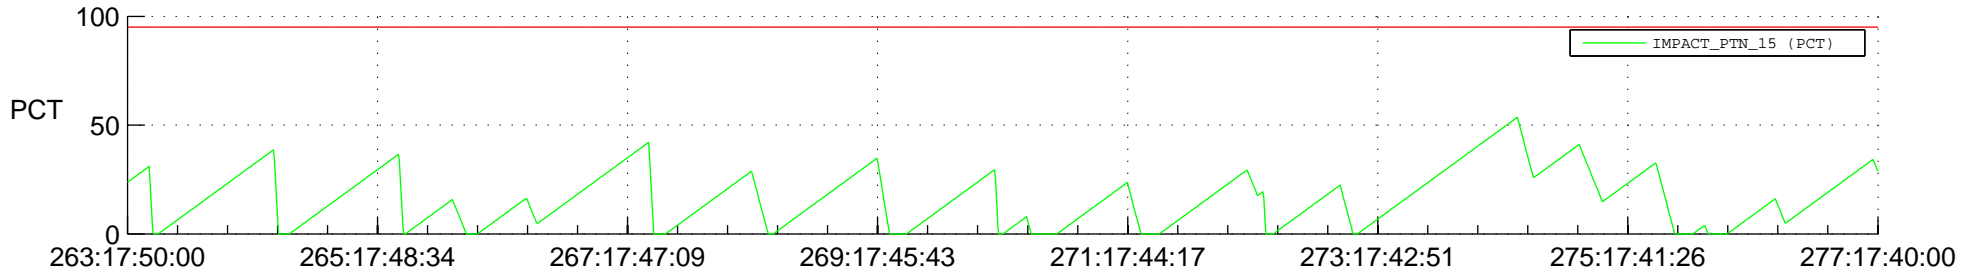

STEREO AHEAD SSR PCT Full Prediction

SWAVES_Percent_Full_Prediction

IMPACT_Percent_Full_Prediction

PLASTIC_Percent_Full_Prediction

Spacecraft_DownLink_Rate

Ground Time (2016:263:17:50:00.000 -2016:277:17:40:00.000)