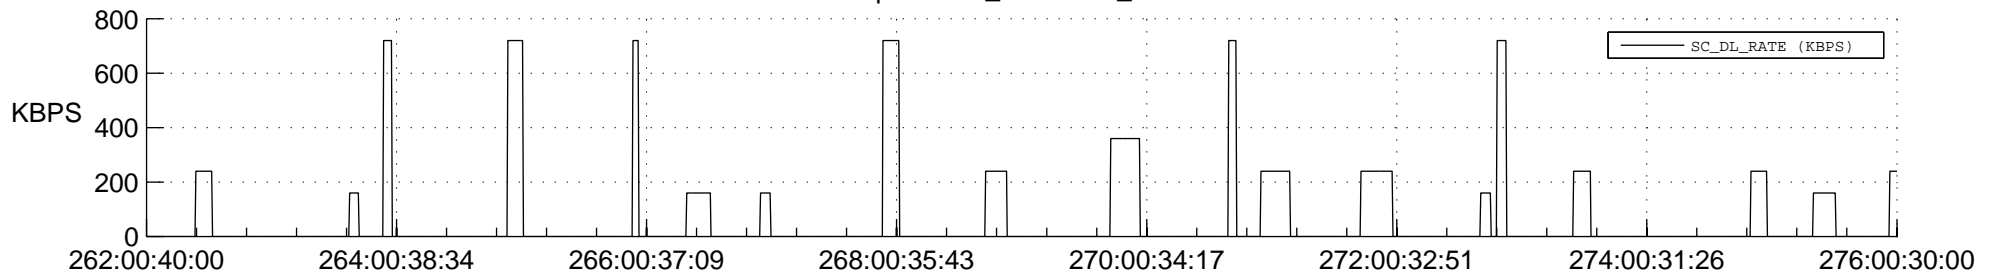

STEREO AHEAD SSR PCT Full Prediction

SWAVES_Percent_Full_Prediction

IMPACT_Percent_Full_Prediction

PLASTIC_Percent_Full_Prediction

Spacecraft_DownLink_Rate

Ground Time (2016:262:00:40:00.000 -2016:276:00:30:00.000)