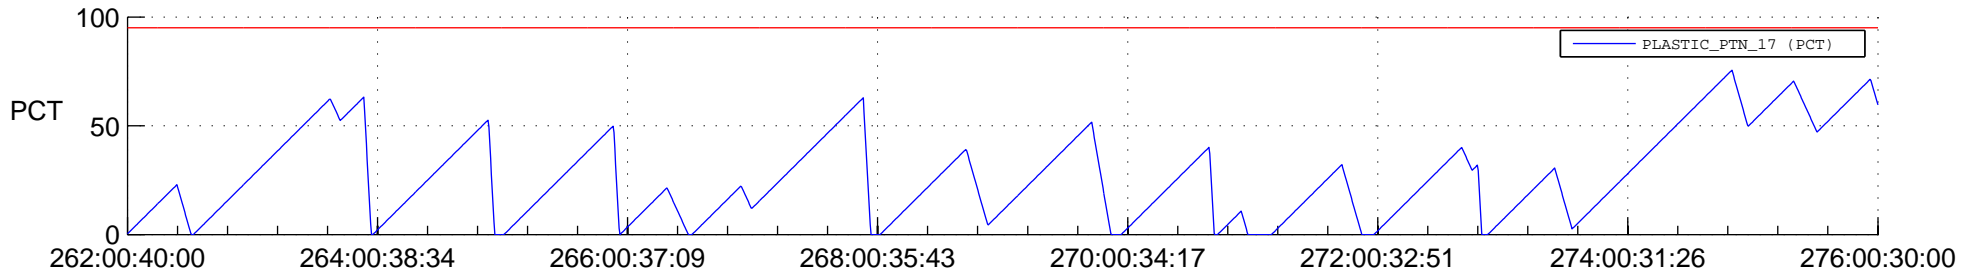

STEREO AHEAD SSR PCT Full Prediction

SWAVES_Percent_Full_Prediction

IMPACT_Percent_Full_Prediction

PLASTIC_Percent_Full_Prediction

Spacecraft_DownLink_Rate

Ground Time (2016:262:00:40:00.000 -2016:276:00:30:00.000)