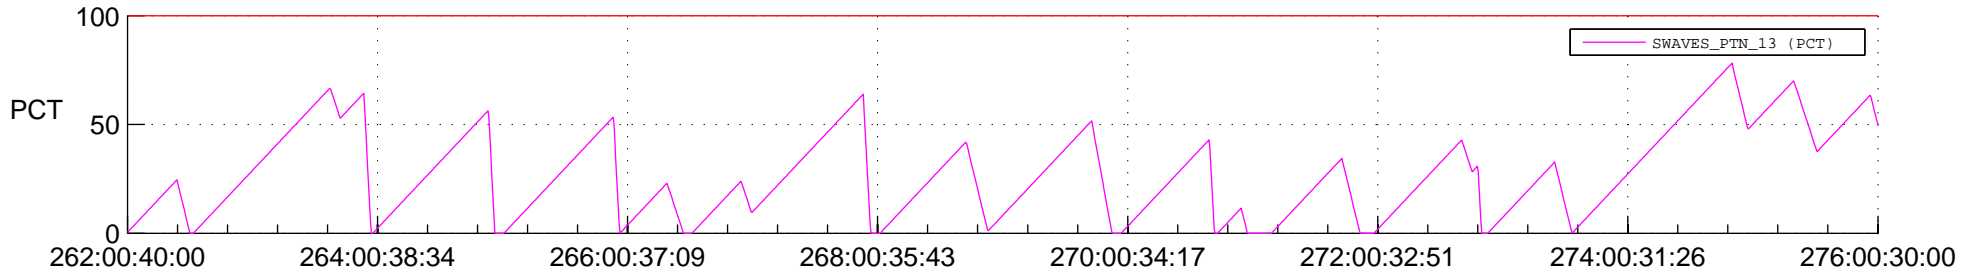

STEREO AHEAD SSR PCT Full Prediction

SWAVES_Percent_Full_Prediction

IMPACT_Percent_Full_Prediction

PLASTIC_Percent_Full_Prediction

Spacecraft_DownLink_Rate

Ground Time (2016:262:00:40:00.000 -2016:276:00:30:00.000)