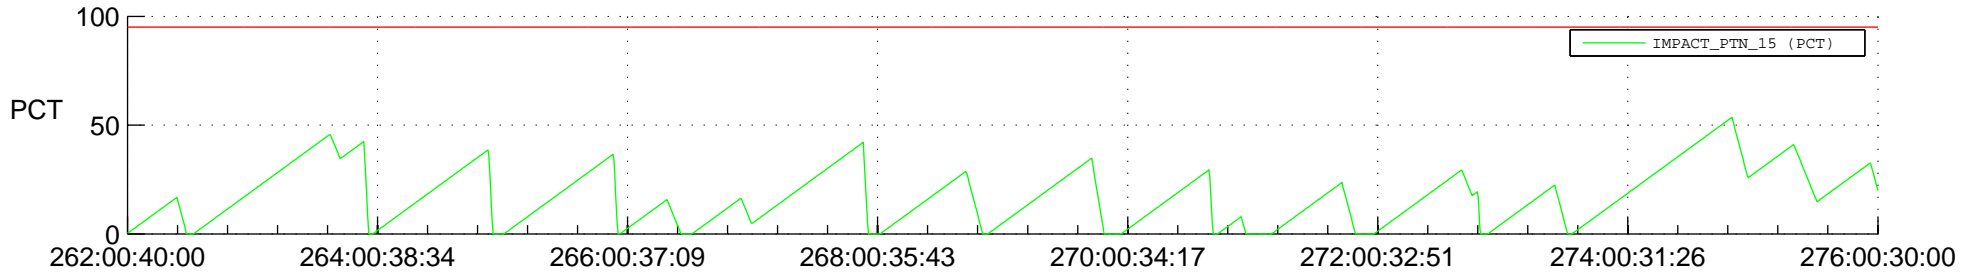

STEREO AHEAD SSR PCT Full Prediction

SWAVES_Percent_Full_Prediction

IMPACT_Percent_Full_Prediction

PLASTIC_Percent_Full_Prediction

Spacecraft_DownLink_Rate

Ground Time (2016:262:00:40:00.000 -2016:276:00:30:00.000)