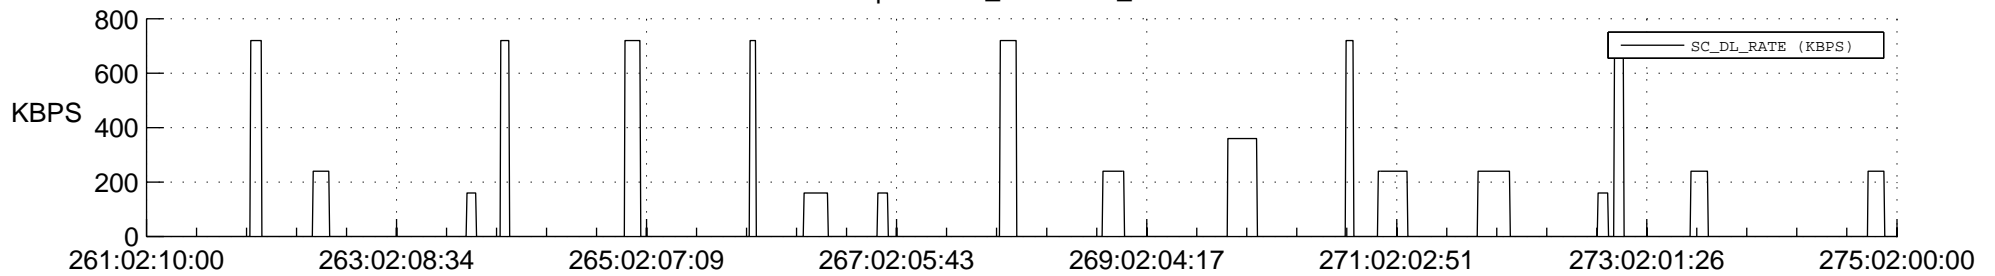

STEREO AHEAD SSR PCT Full Prediction

SWAVES_Percent_Full_Prediction

IMPACT_Percent_Full_Prediction

PLASTIC_Percent_Full_Prediction

Spacecraft_DownLink_Rate

Ground Time (2016:261:02:10:00.000 -2016:275:02:00:00.000)