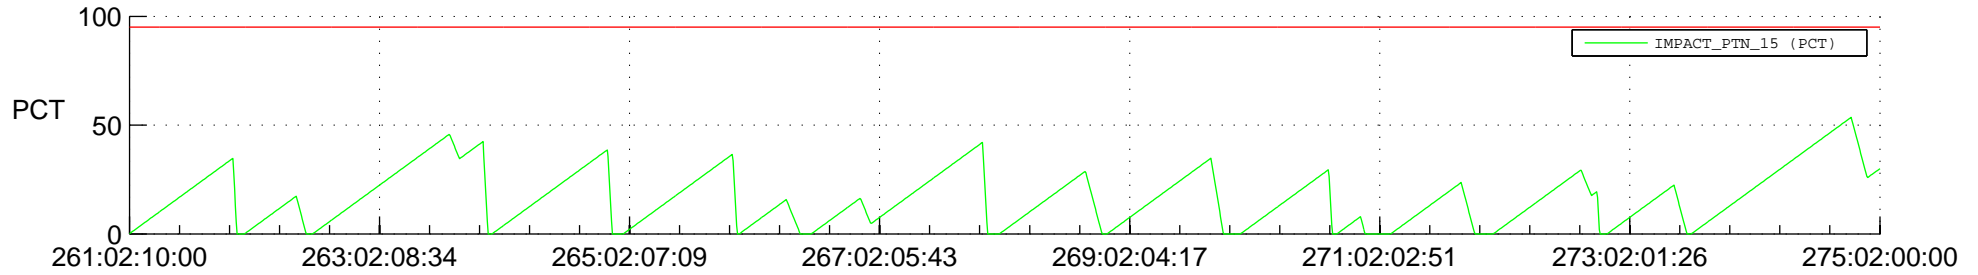

STEREO AHEAD SSR PCT Full Prediction

SWAVES_Percent_Full_Prediction

IMPACT_Percent_Full_Prediction

PLASTIC_Percent_Full_Prediction

Spacecraft_DownLink_Rate

Ground Time (2016:261:02:10:00.000 -2016:275:02:00:00.000)