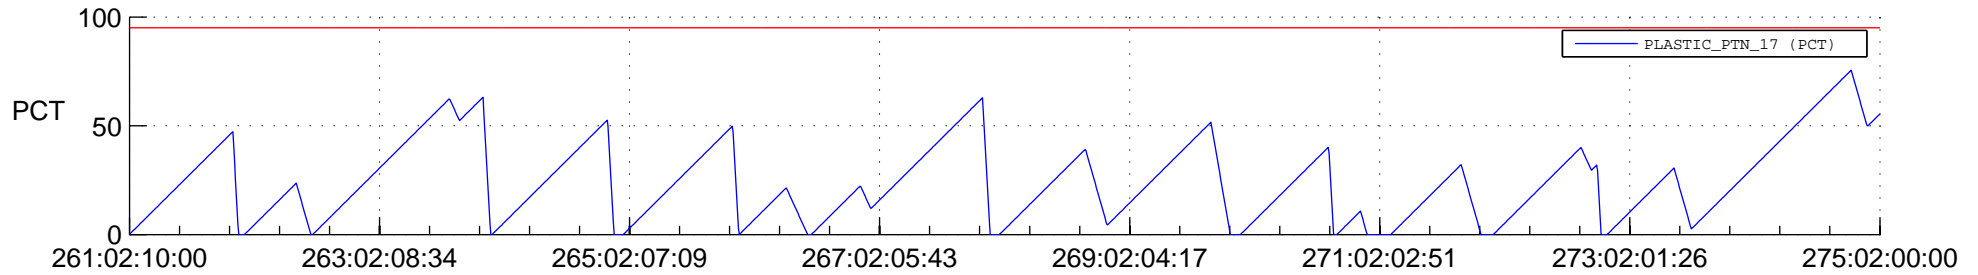

STEREO AHEAD SSR PCT Full Prediction

SWAVES_Percent_Full_Prediction

IMPACT_Percent_Full_Prediction

PLASTIC_Percent_Full_Prediction

Spacecraft_DownLink_Rate

Ground Time (2016:261:02:10:00.000 -2016:275:02:00:00.000)