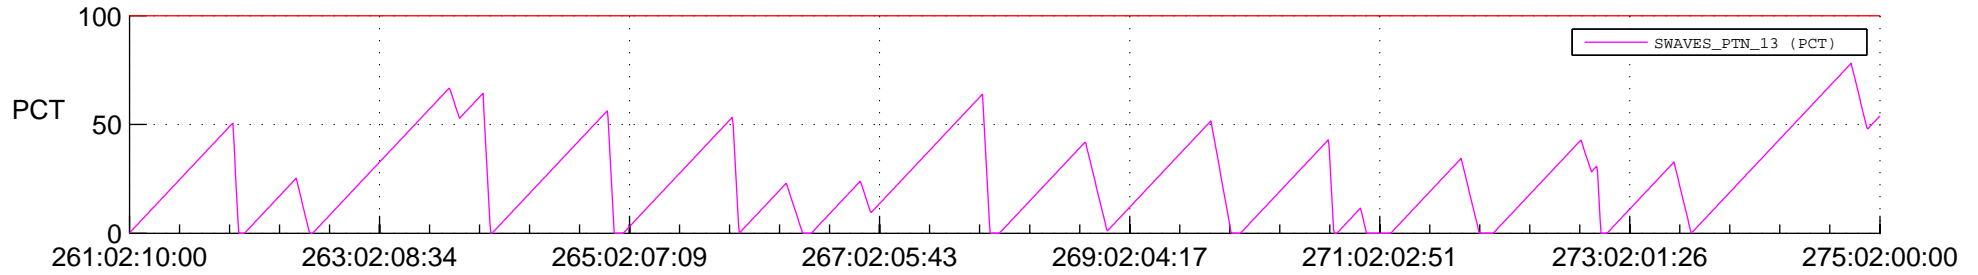

STEREO AHEAD SSR PCT Full Prediction

SWAVES_Percent_Full_Prediction

IMPACT_Percent_Full_Prediction

PLASTIC_Percent_Full_Prediction

Spacecraft_DownLink_Rate

Ground Time (2016:261:02:10:00.000 -2016:275:02:00:00.000)