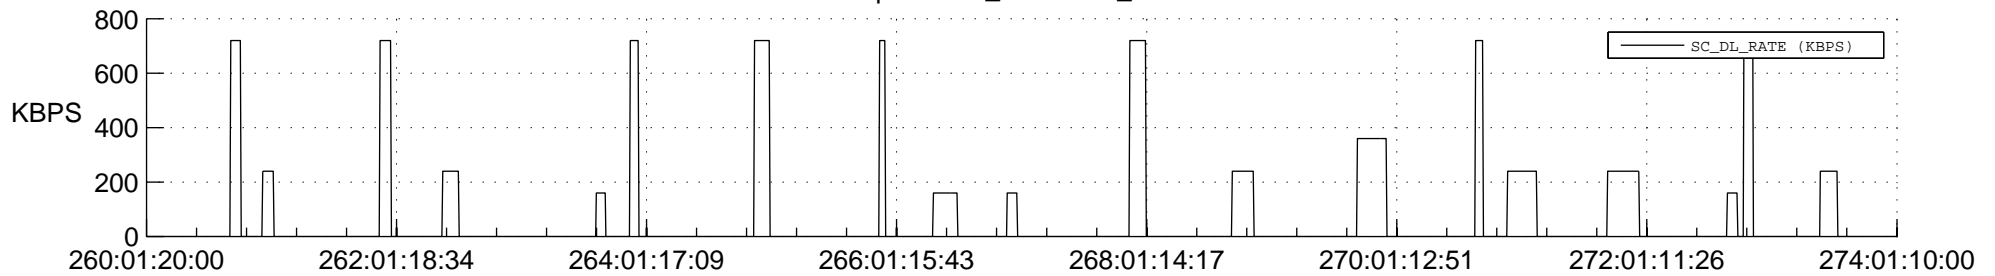

STEREO AHEAD SSR PCT Full Prediction

SWAVES_Percent_Full_Prediction

IMPACT_Percent_Full_Prediction

PLASTIC_Percent_Full_Prediction

Spacecraft_DownLink_Rate

Ground Time (2016:260:01:20:00.000 -2016:274:01:10:00.000)