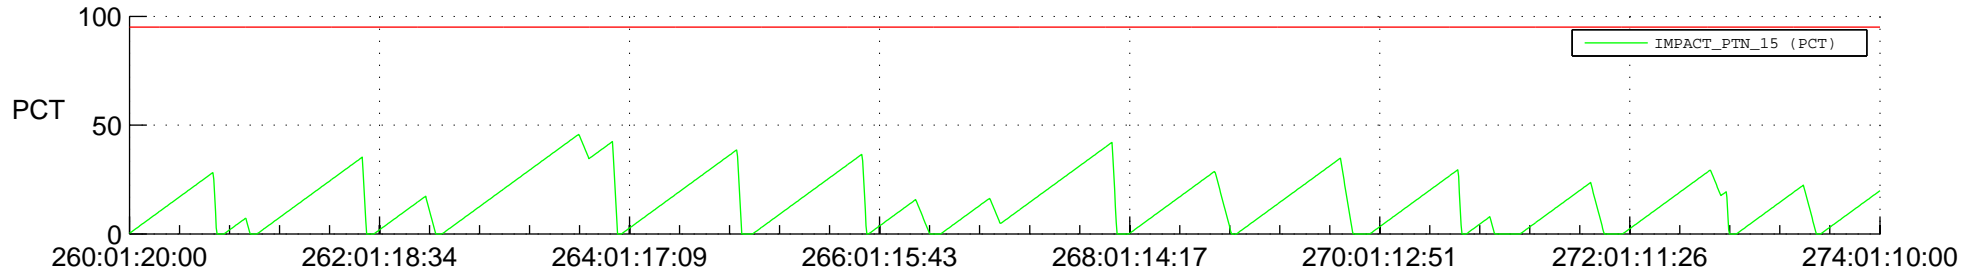

STEREO AHEAD SSR PCT Full Prediction

SWAVES_Percent_Full_Prediction

IMPACT_Percent_Full_Prediction

PLASTIC_Percent_Full_Prediction

Spacecraft_DownLink_Rate

Ground Time (2016:260:01:20:00.000 -2016:274:01:10:00.000)