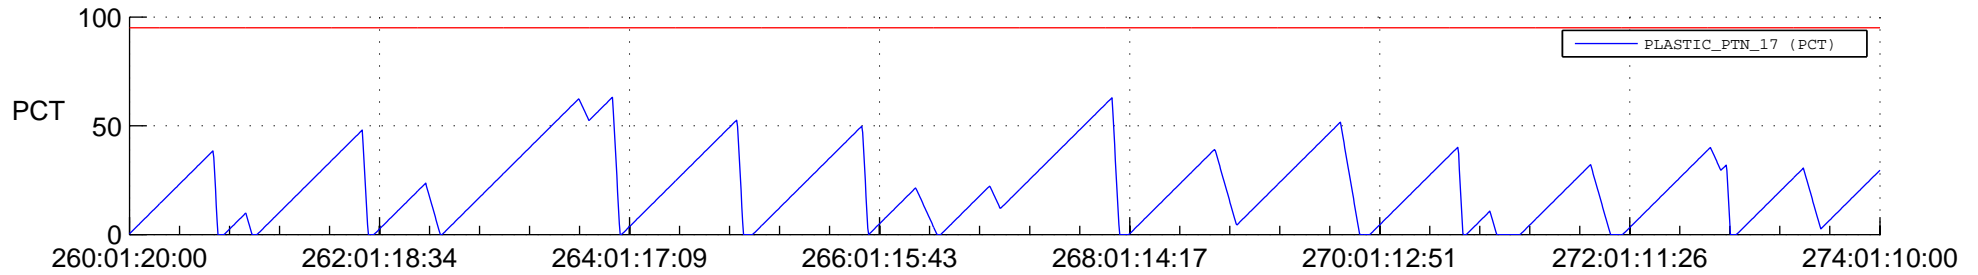

STEREO AHEAD SSR PCT Full Prediction

SWAVES_Percent_Full_Prediction

IMPACT_Percent_Full_Prediction

PLASTIC_Percent_Full_Prediction

Spacecraft_DownLink_Rate

Ground Time (2016:260:01:20:00.000 -2016:274:01:10:00.000)