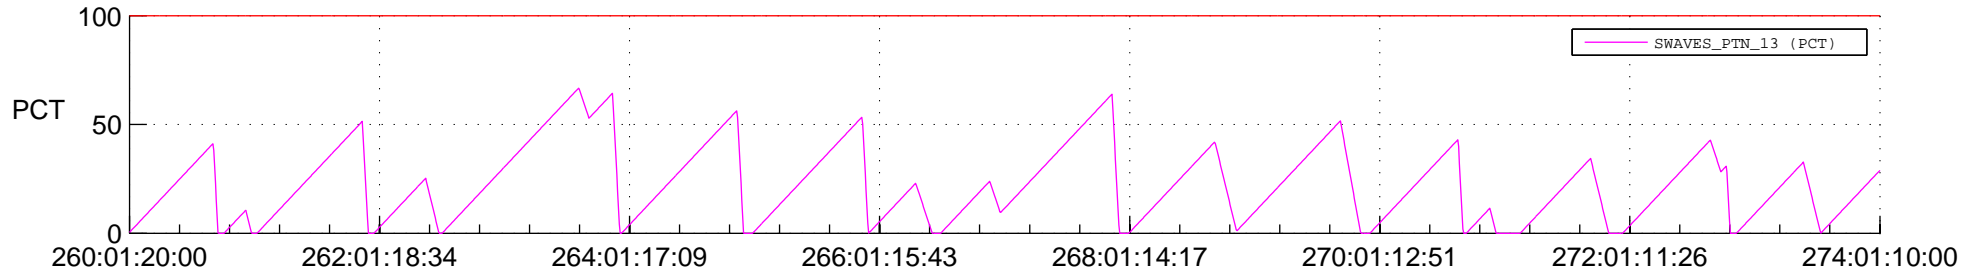

STEREO AHEAD SSR PCT Full Prediction

SWAVES_Percent_Full_Prediction

IMPACT_Percent_Full_Prediction

PLASTIC_Percent_Full_Prediction

Spacecraft_DownLink_Rate

Ground Time (2016:260:01:20:00.000 -2016:274:01:10:00.000)