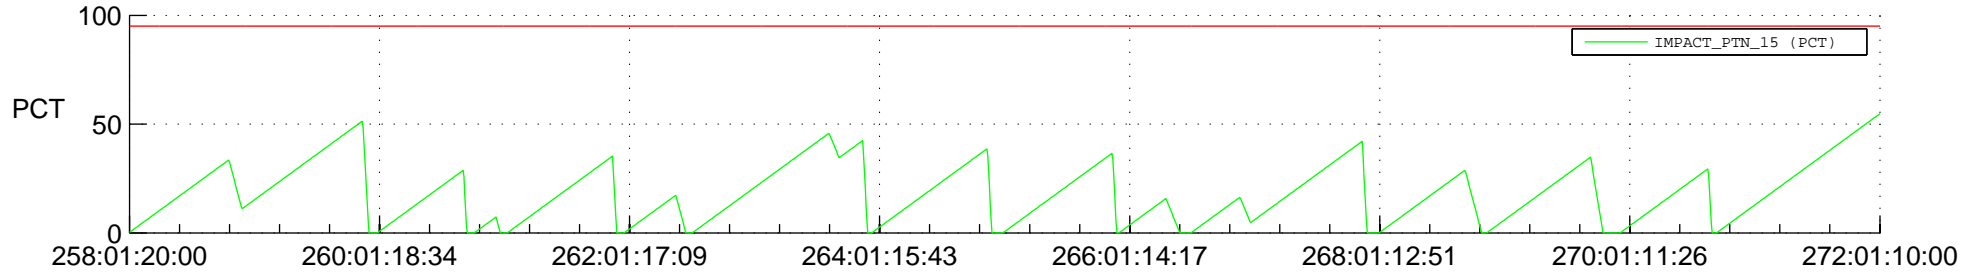

STEREO AHEAD SSR PCT Full Prediction

SWAVES_Percent_Full_Prediction

IMPACT_Percent_Full_Prediction

PLASTIC_Percent_Full_Prediction

Spacecraft_DownLink_Rate

Ground Time (2016:258:01:20:00.000 -2016:272:01:10:00.000)