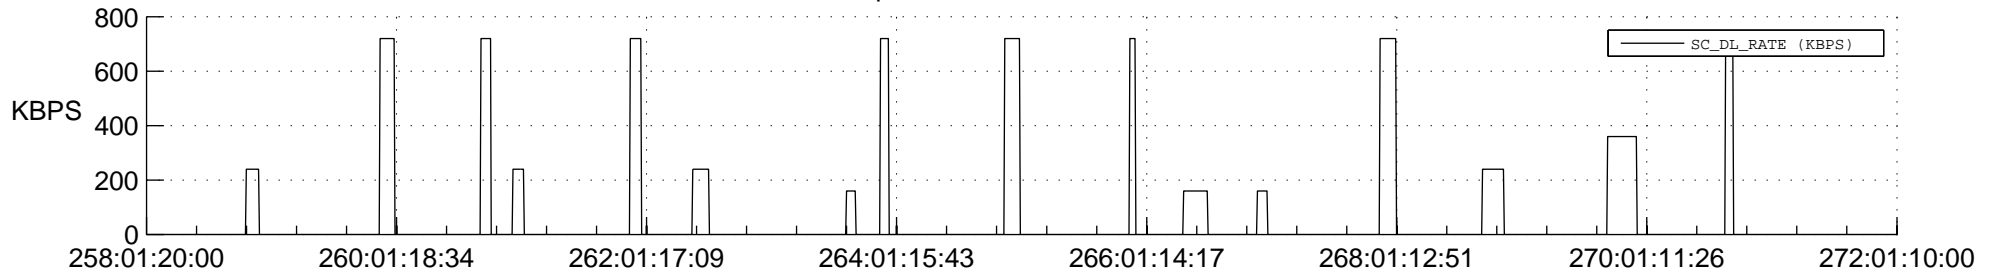

STEREO AHEAD SSR PCT Full Prediction

SWAVES_Percent_Full_Prediction

IMPACT_Percent_Full_Prediction

PLASTIC_Percent_Full_Prediction

Spacecraft_DownLink_Rate

Ground Time (2016:258:01:20:00.000 -2016:272:01:10:00.000)