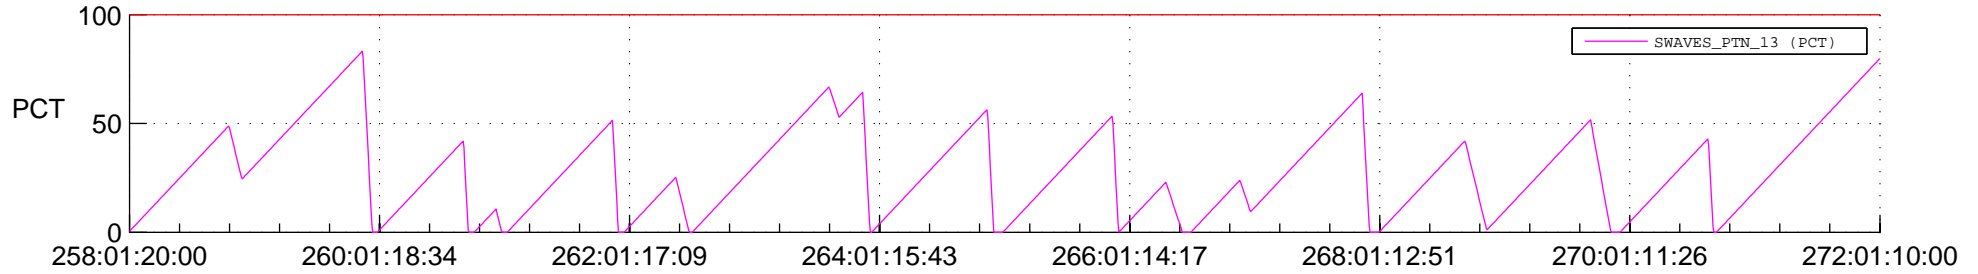

STEREO AHEAD SSR PCT Full Prediction

SWAVES_Percent_Full_Prediction

IMPACT_Percent_Full_Prediction

PLASTIC_Percent_Full_Prediction

Spacecraft_DownLink_Rate

Ground Time (2016:258:01:20:00.000 -2016:272:01:10:00.000)