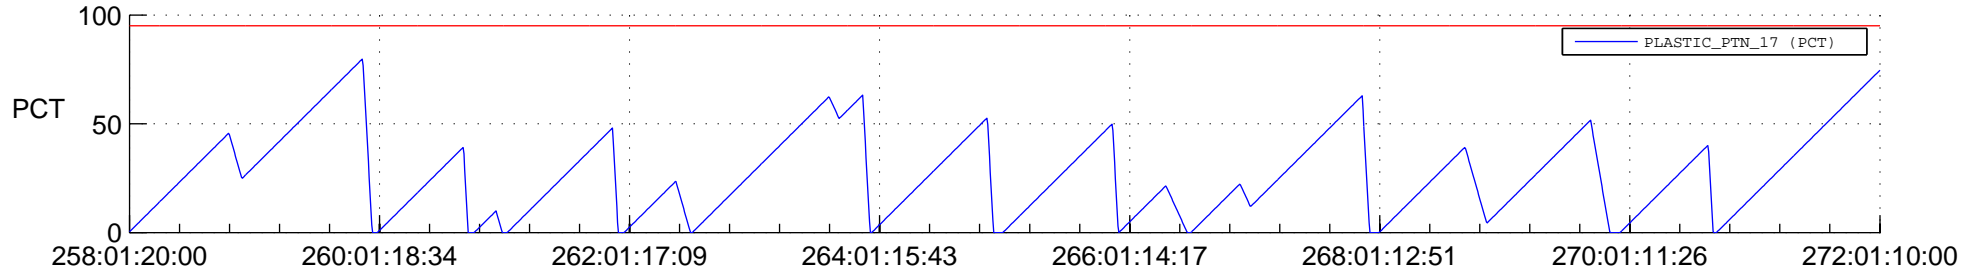

STEREO AHEAD SSR PCT Full Prediction

SWAVES_Percent_Full_Prediction

IMPACT_Percent_Full_Prediction

PLASTIC_Percent_Full_Prediction

Spacecraft_DownLink_Rate

Ground Time (2016:258:01:20:00.000 -2016:272:01:10:00.000)