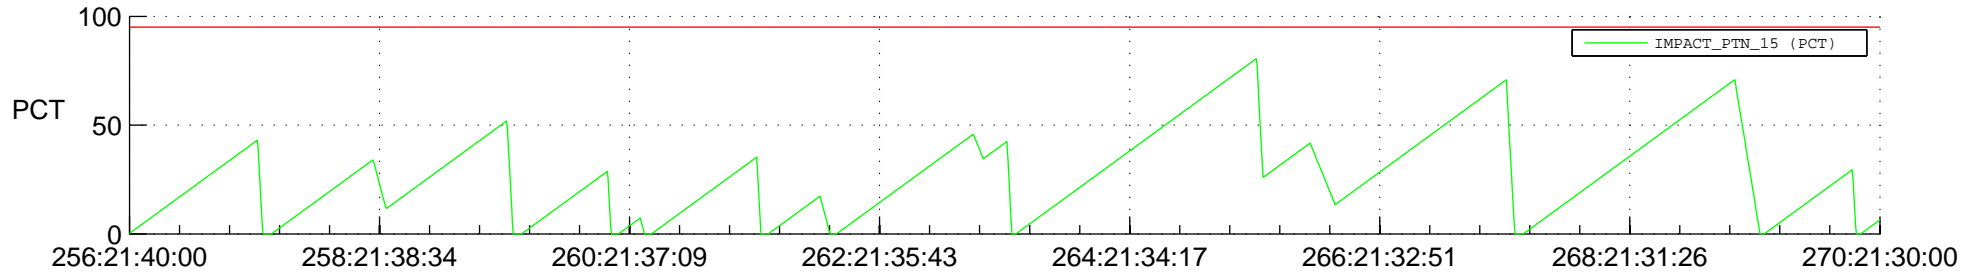

STEREO AHEAD SSR PCT Full Prediction

SWAVES_Percent_Full_Prediction

IMPACT_Percent_Full_Prediction

PLASTIC_Percent_Full_Prediction

Spacecraft_DownLink_Rate

Ground Time (2016:256:21:40:00.000 -2016:270:21:30:00.000)