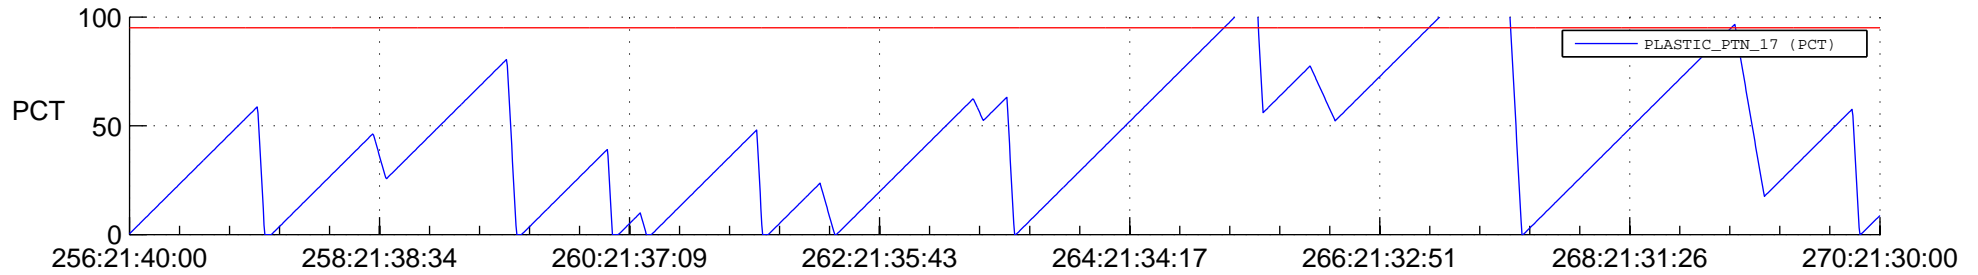

STEREO AHEAD SSR PCT Full Prediction

SWAVES_Percent_Full_Prediction

IMPACT_Percent_Full_Prediction

PLASTIC_Percent_Full_Prediction

Spacecraft_DownLink_Rate

Ground Time (2016:256:21:40:00.000 -2016:270:21:30:00.000)