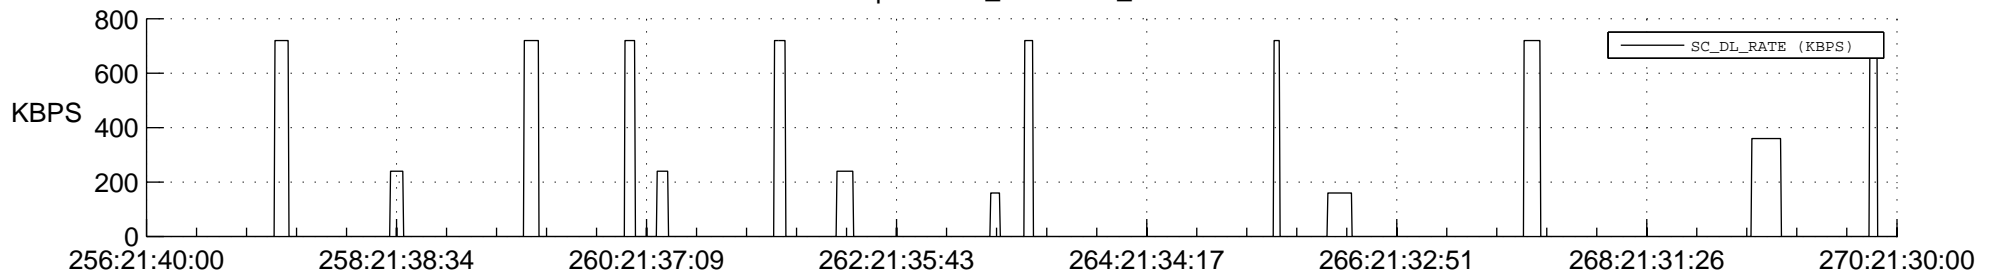

STEREO AHEAD SSR PCT Full Prediction

SWAVES_Percent_Full_Prediction

IMPACT_Percent_Full_Prediction

PLASTIC_Percent_Full_Prediction

Spacecraft_DownLink_Rate

Ground Time (2016:256:21:40:00.000 -2016:270:21:30:00.000)