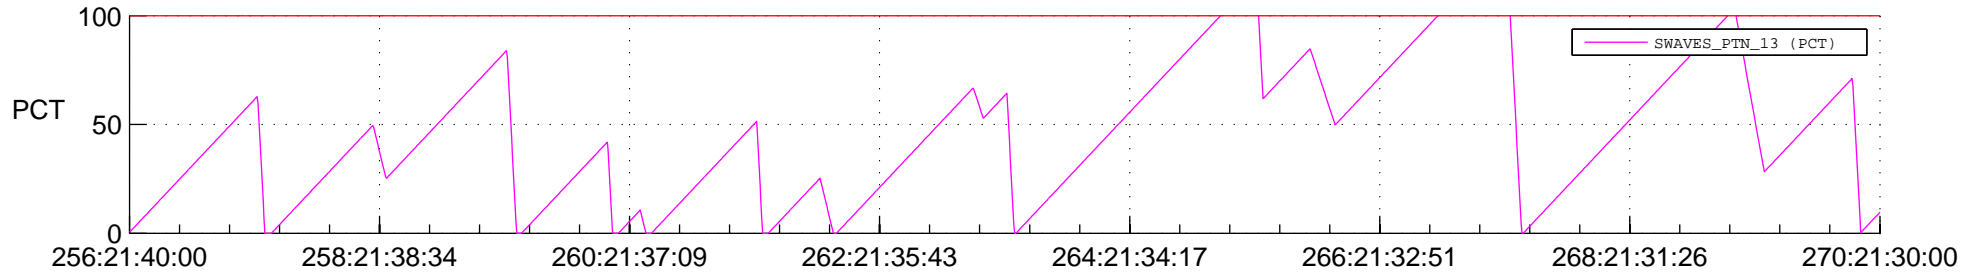

STEREO AHEAD SSR PCT Full Prediction

SWAVES_Percent_Full_Prediction

IMPACT_Percent_Full_Prediction

PLASTIC_Percent_Full_Prediction

Spacecraft_DownLink_Rate

Ground Time (2016:256:21:40:00.000 -2016:270:21:30:00.000)