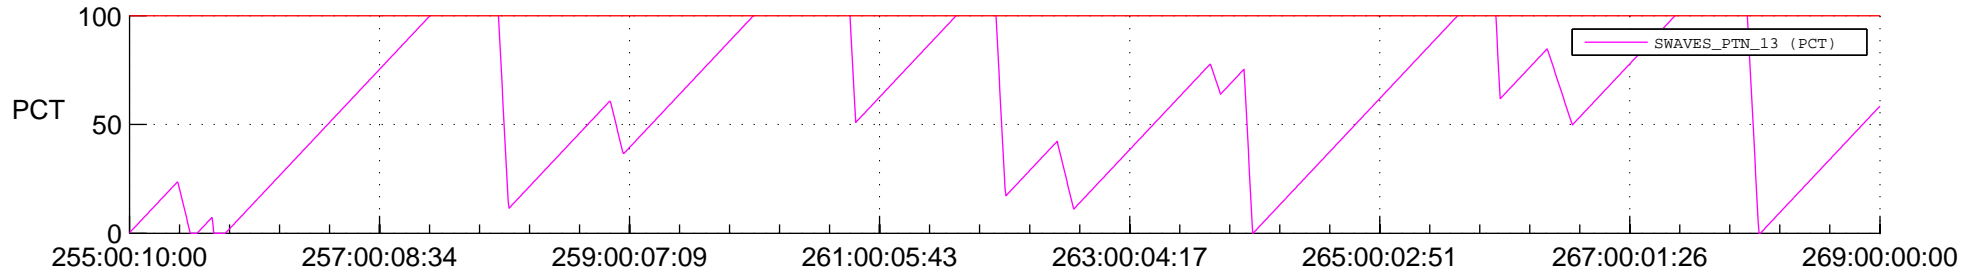

STEREO AHEAD SSR PCT Full Prediction

SWAVES_Percent_Full_Prediction

IMPACT_Percent_Full_Prediction

PLASTIC_Percent_Full_Prediction

Spacecraft_DownLink_Rate

Ground Time (2016:255:00:10:00.000 -2016:269:00:00:00.000)