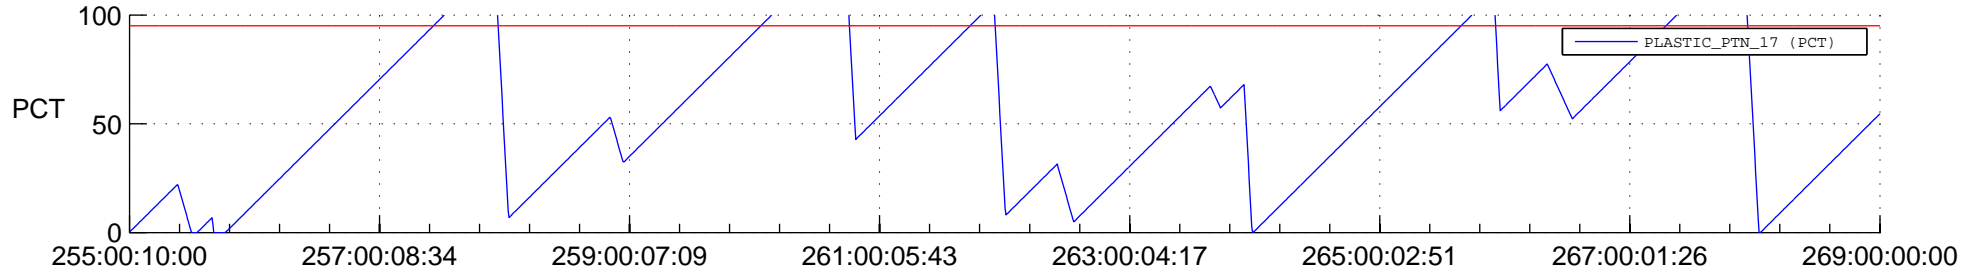

STEREO AHEAD SSR PCT Full Prediction

SWAVES_Percent_Full_Prediction

IMPACT_Percent_Full_Prediction

PLASTIC_Percent_Full_Prediction

Spacecraft_DownLink_Rate

Ground Time (2016:255:00:10:00.000 -2016:269:00:00:00.000)