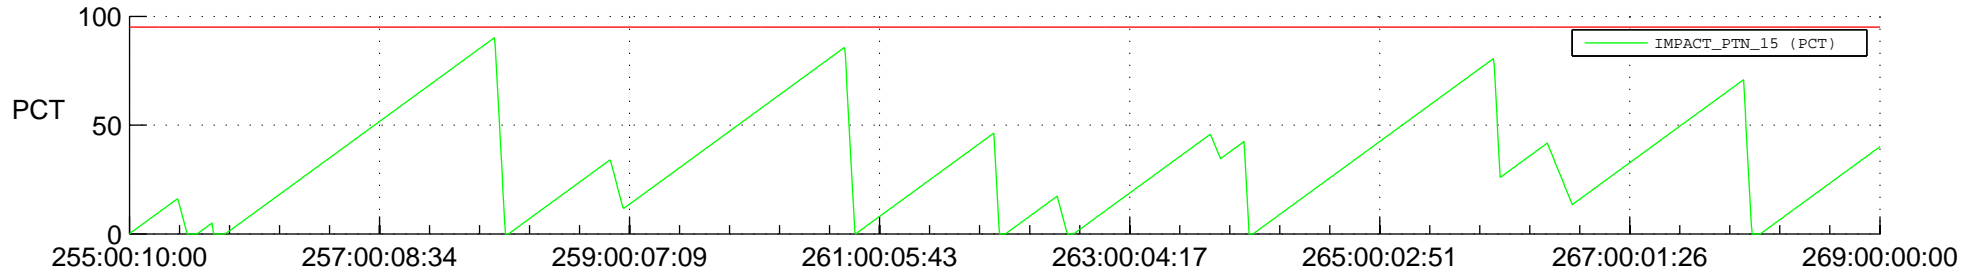

STEREO AHEAD SSR PCT Full Prediction

SWAVES_Percent_Full_Prediction

IMPACT_Percent_Full_Prediction

PLASTIC_Percent_Full_Prediction

Spacecraft_DownLink_Rate

Ground Time (2016:255:00:10:00.000 -2016:269:00:00:00.000)