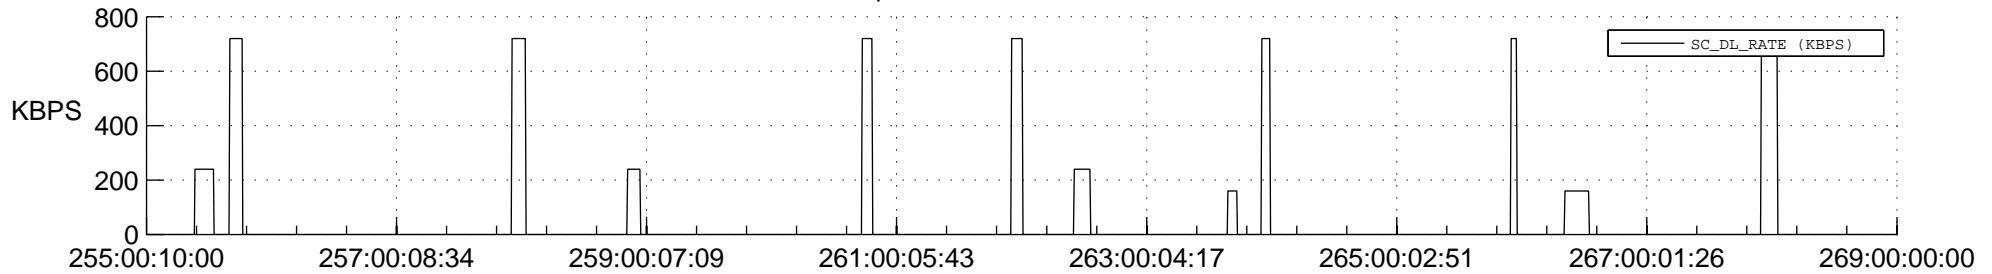

STEREO AHEAD SSR PCT Full Prediction

SWAVES_Percent_Full_Prediction

IMPACT_Percent_Full_Prediction

PLASTIC_Percent_Full_Prediction

Spacecraft_DownLink_Rate

Ground Time (2016:255:00:10:00.000 -2016:269:00:00:00.000)