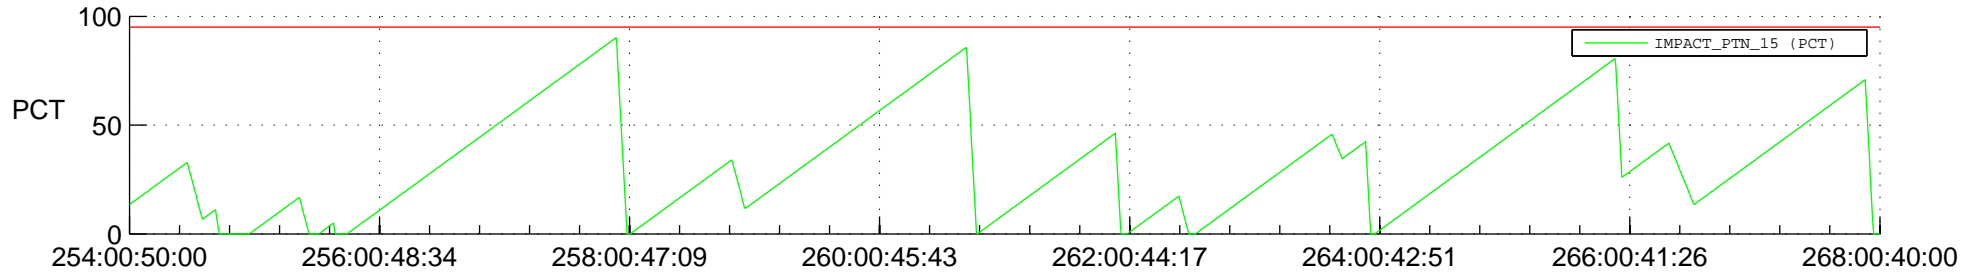

IMPACT_Percent_Full_Prediction