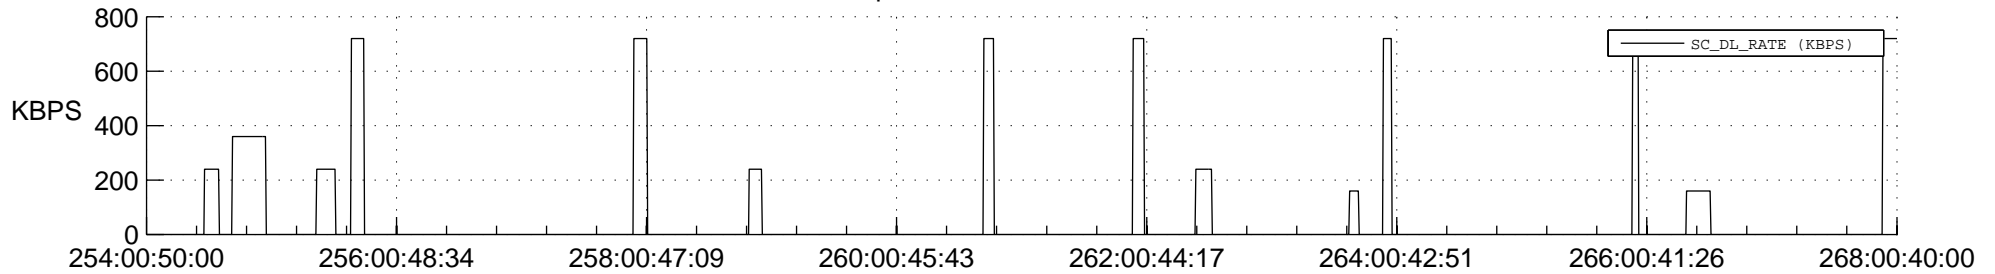

## Spacecraft\_DownLink\_Rate

Ground Time (2016:254:00:50:00.000 -2016:268:00:40:00.000)