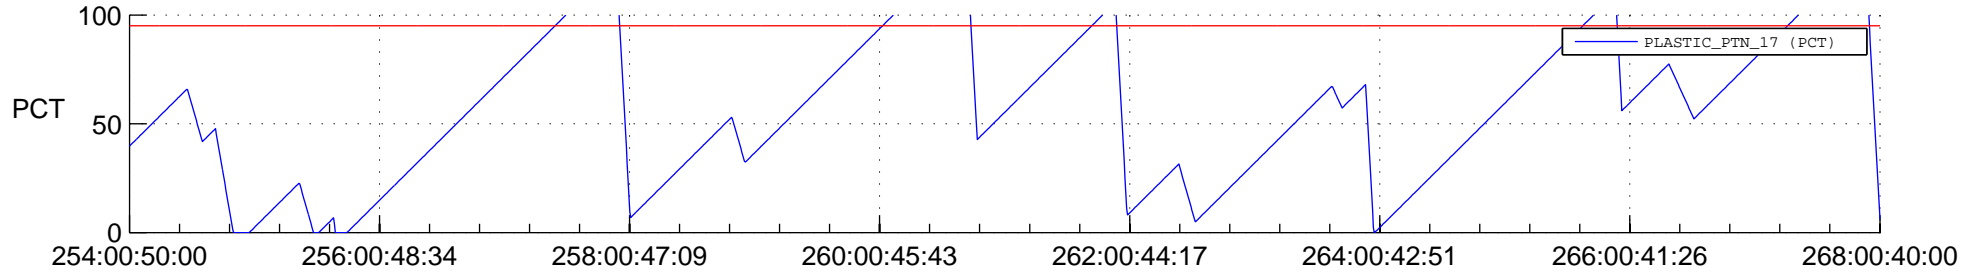

## SWAVES\_Percent\_Full\_Prediction

## Spacecraft\_DownLink\_Rate

Ground Time (2016:254:00:50:00.000 -2016:268:00:40:00.000)