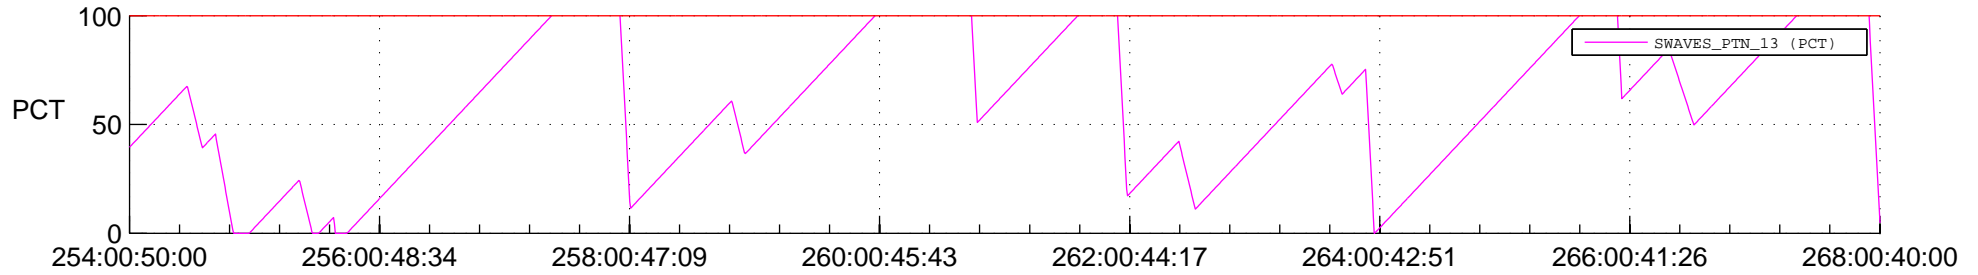

## SWAVES\_Percent\_Full\_Prediction

## Spacecraft\_DownLink\_Rate

Ground Time (2016:254:00:50:00.000 -2016:268:00:40:00.000)