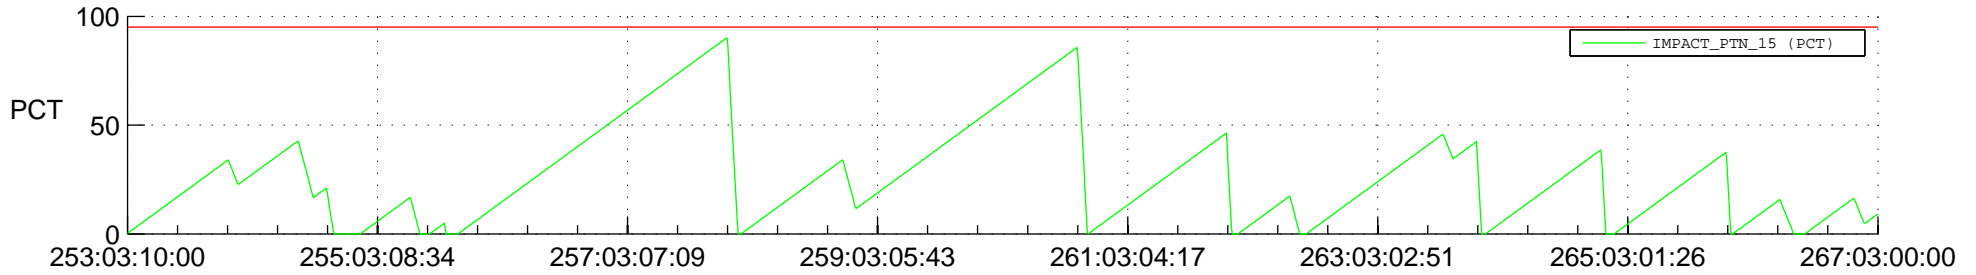

STEREO AHEAD SSR PCT Full Prediction

SWAVES_Percent_Full_Prediction

IMPACT_Percent_Full_Prediction

PLASTIC_Percent_Full_Prediction

Spacecraft_DownLink_Rate

Ground Time (2016:253:03:10:00.000 -2016:267:03:00:00.000)