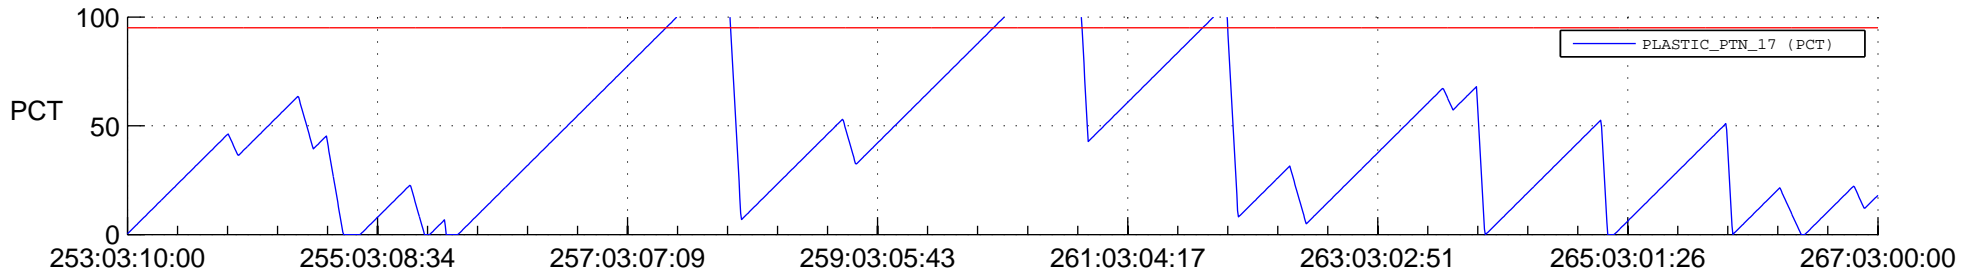

STEREO AHEAD SSR PCT Full Prediction

SWAVES_Percent_Full_Prediction

IMPACT_Percent_Full_Prediction

PLASTIC_Percent_Full_Prediction

Spacecraft_DownLink_Rate

Ground Time (2016:253:03:10:00.000 -2016:267:03:00:00.000)