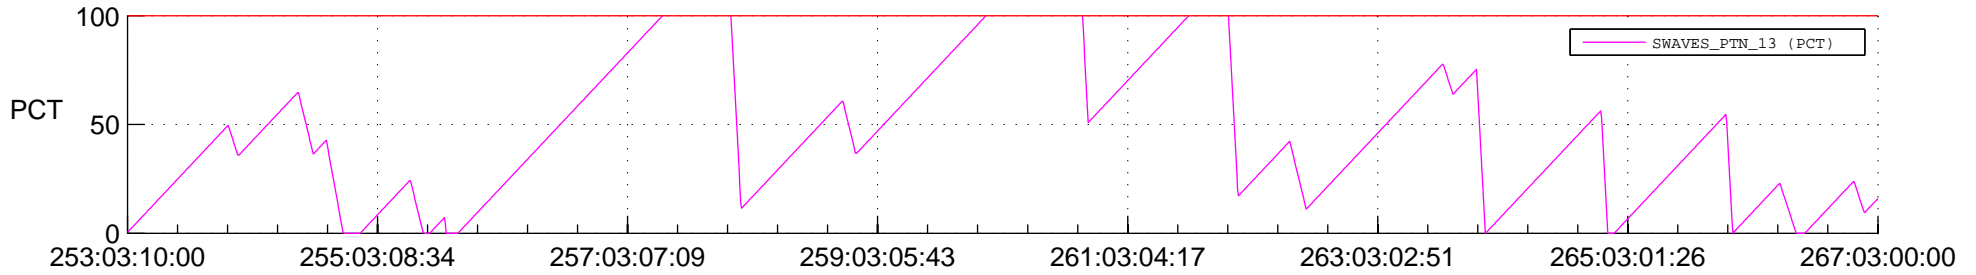

STEREO AHEAD SSR PCT Full Prediction

SWAVES_Percent_Full_Prediction

IMPACT_Percent_Full_Prediction

PLASTIC_Percent_Full_Prediction

Spacecraft_DownLink_Rate

Ground Time (2016:253:03:10:00.000 -2016:267:03:00:00.000)