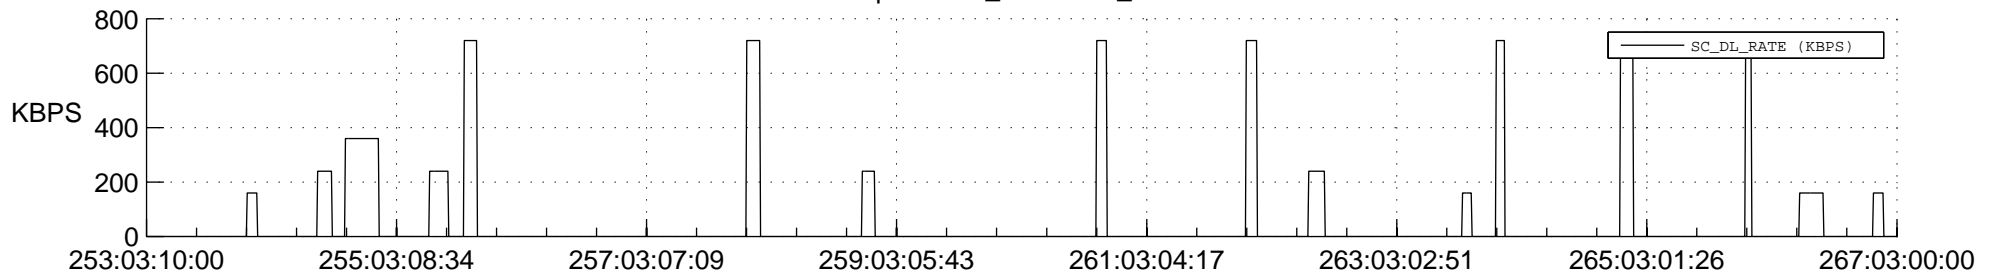

STEREO AHEAD SSR PCT Full Prediction

SWAVES_Percent_Full_Prediction

IMPACT_Percent_Full_Prediction

PLASTIC_Percent_Full_Prediction

Spacecraft_DownLink_Rate

Ground Time (2016:253:03:10:00.000 -2016:267:03:00:00.000)