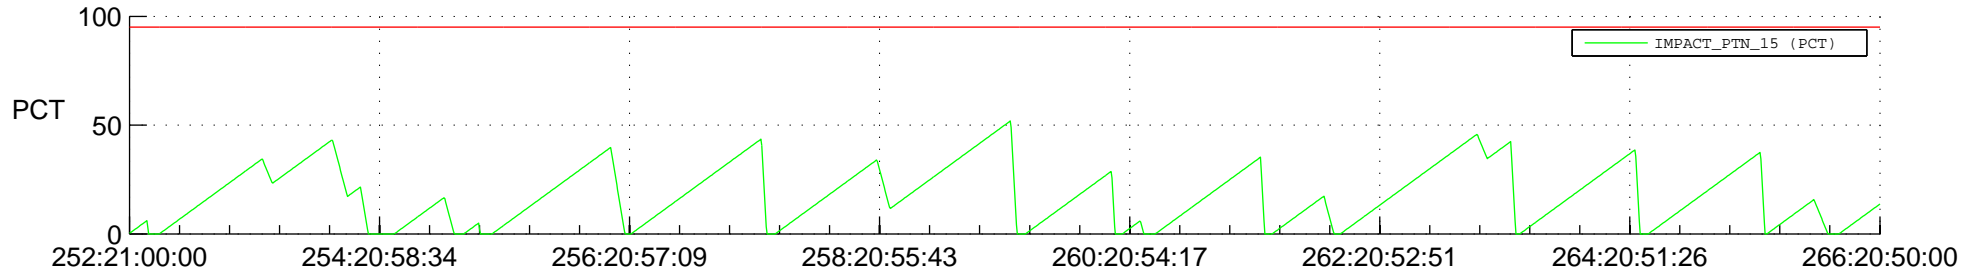

STEREO AHEAD SSR PCT Full Prediction

SWAVES_Percent_Full_Prediction

IMPACT_Percent_Full_Prediction

PLASTIC_Percent_Full_Prediction

Spacecraft_DownLink_Rate

Ground Time (2016:252:21:00:00.000 -2016:266:20:50:00.000)