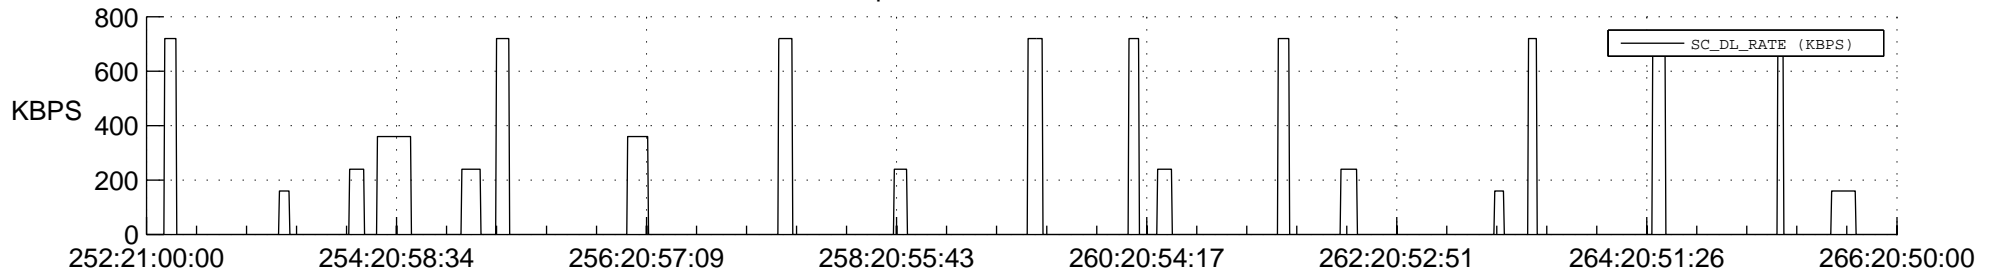

STEREO AHEAD SSR PCT Full Prediction

SWAVES_Percent_Full_Prediction

IMPACT_Percent_Full_Prediction

PLASTIC_Percent_Full_Prediction

Spacecraft_DownLink_Rate

Ground Time (2016:252:21:00:00.000 -2016:266:20:50:00.000)