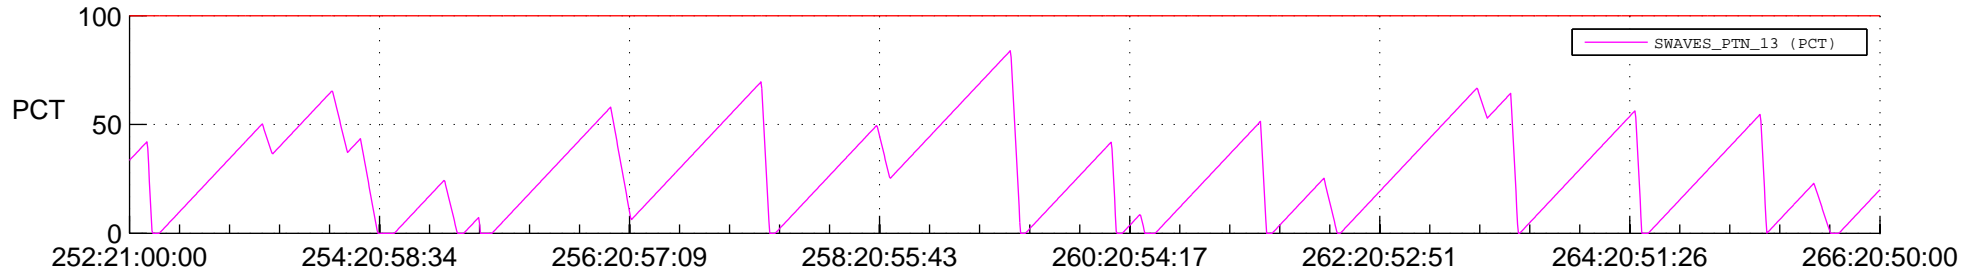

STEREO AHEAD SSR PCT Full Prediction

SWAVES_Percent_Full_Prediction

IMPACT_Percent_Full_Prediction

PLASTIC_Percent_Full_Prediction

Spacecraft_DownLink_Rate

Ground Time (2016:252:21:00:00.000 -2016:266:20:50:00.000)