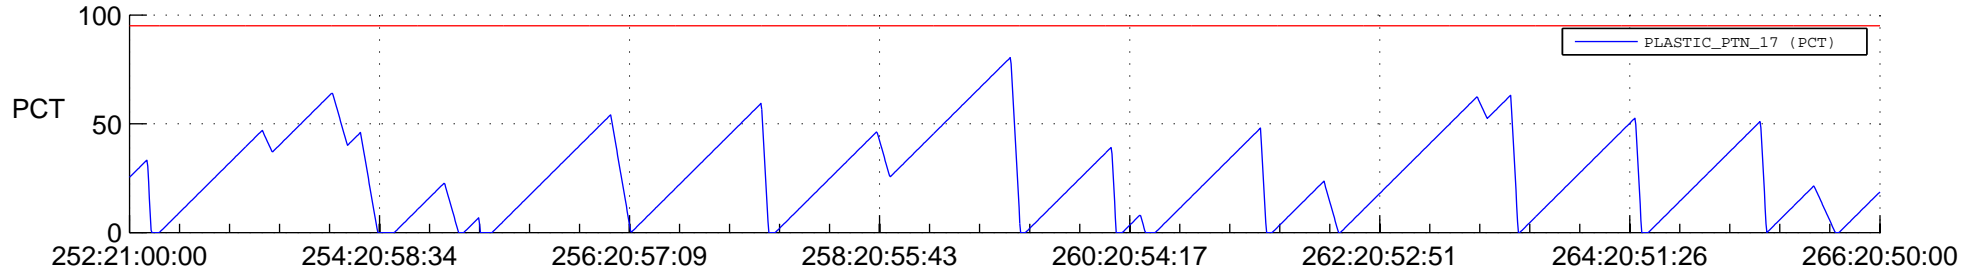

STEREO AHEAD SSR PCT Full Prediction

SWAVES_Percent_Full_Prediction

IMPACT_Percent_Full_Prediction

PLASTIC_Percent_Full_Prediction

Spacecraft_DownLink_Rate

Ground Time (2016:252:21:00:00.000 -2016:266:20:50:00.000)