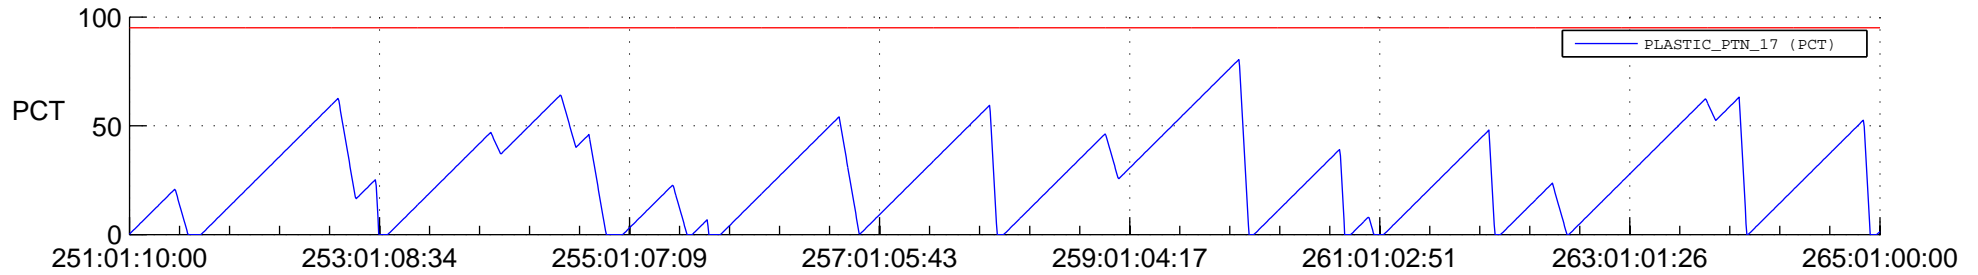

# STEREO AHEAD SSR PCT Full Prediction

## SWAVES\_Percent\_Full\_Prediction

## Spacecraft\_DownLink\_Rate

Ground Time (2016:251:01:10:00.000 -2016:265:01:00:00.000)