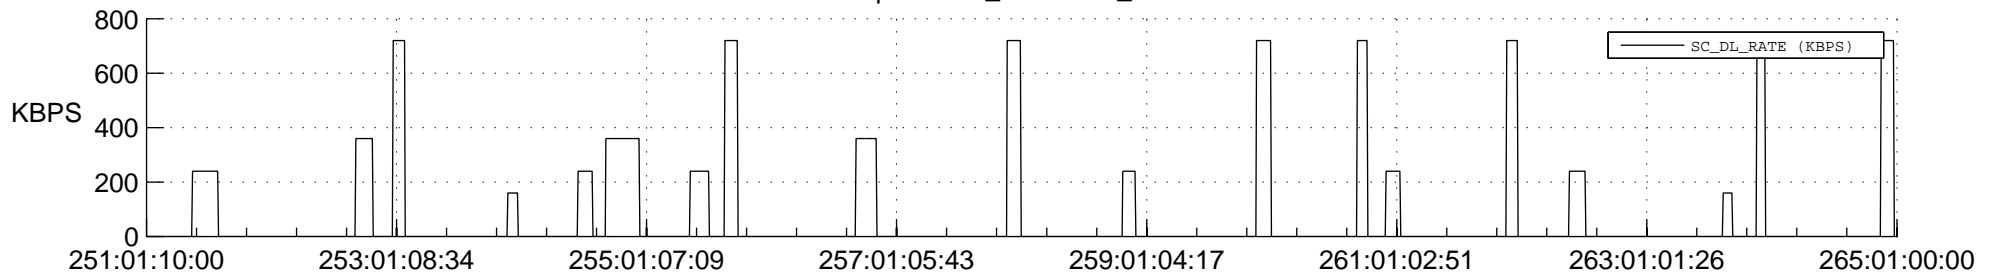

## Spacecraft\_DownLink\_Rate

Ground Time (2016:251:01:10:00.000 -2016:265:01:00:00.000)