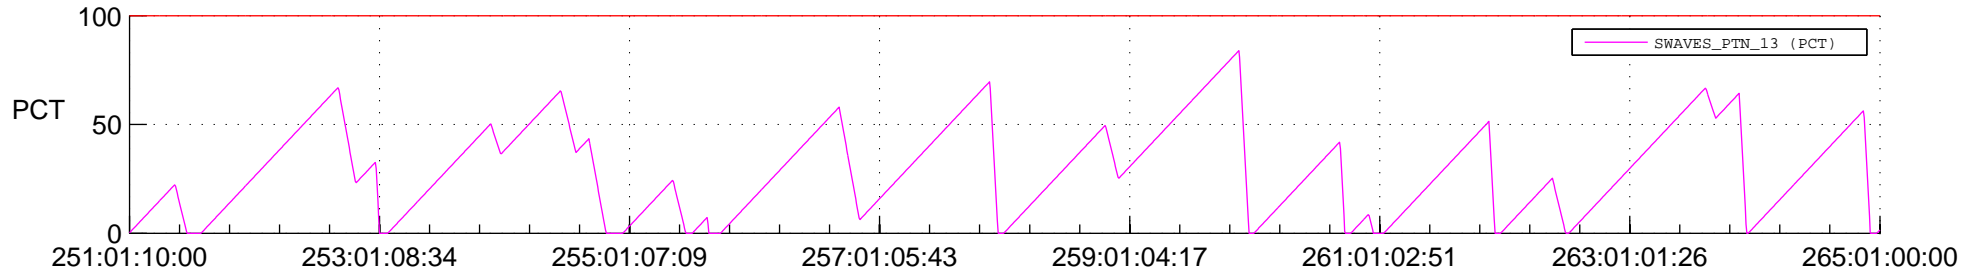

## SWAVES\_Percent\_Full\_Prediction

## Spacecraft\_DownLink\_Rate

Ground Time (2016:251:01:10:00.000 -2016:265:01:00:00.000)