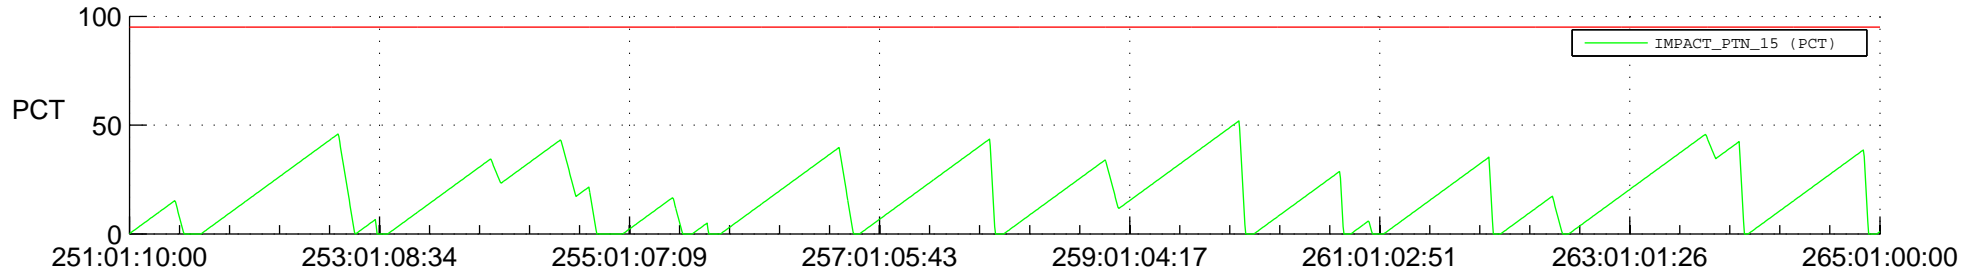

IMPACT_Percent_Full_Prediction