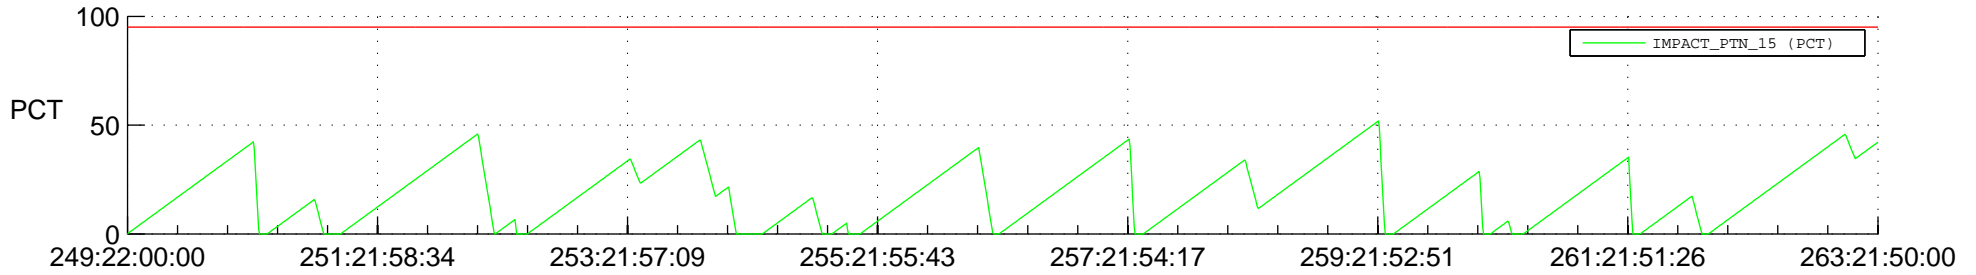

IMPACT_Percent_Full_Prediction