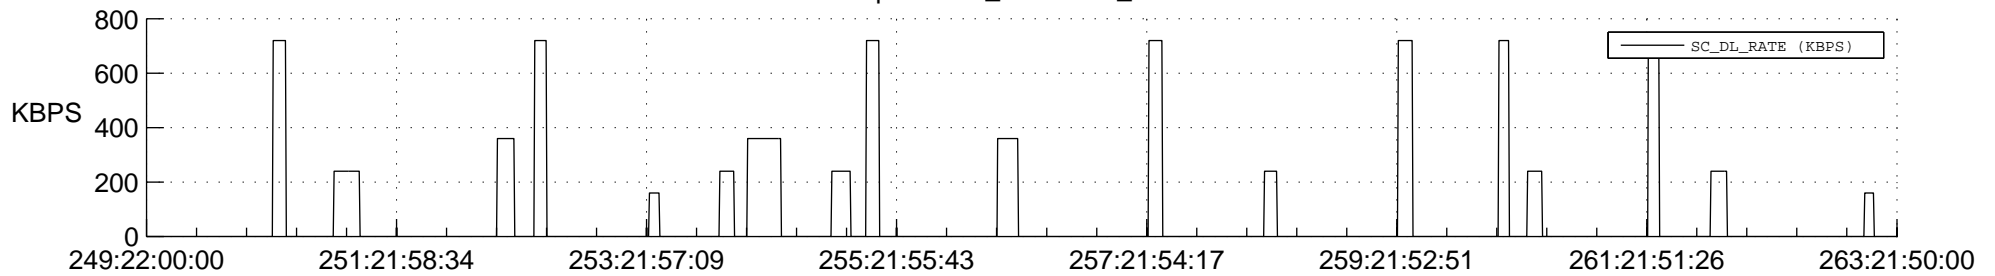

## Spacecraft\_DownLink\_Rate

Ground Time (2016:249:22:00:00.000 -2016:263:21:50:00.000)