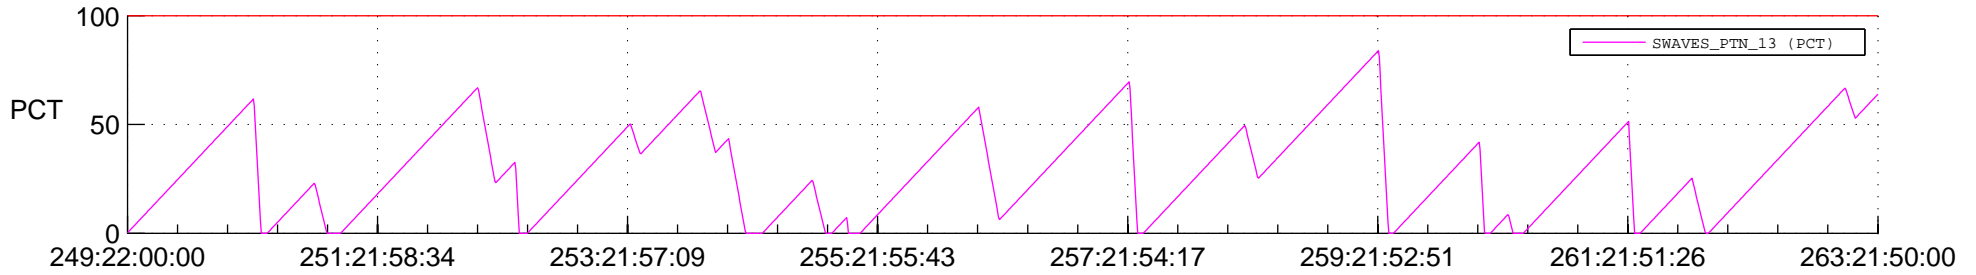

# STEREO AHEAD SSR PCT Full Prediction

## SWAVES\_Percent\_Full\_Prediction

## Spacecraft\_DownLink\_Rate

Ground Time (2016:249:22:00:00.000 -2016:263:21:50:00.000)