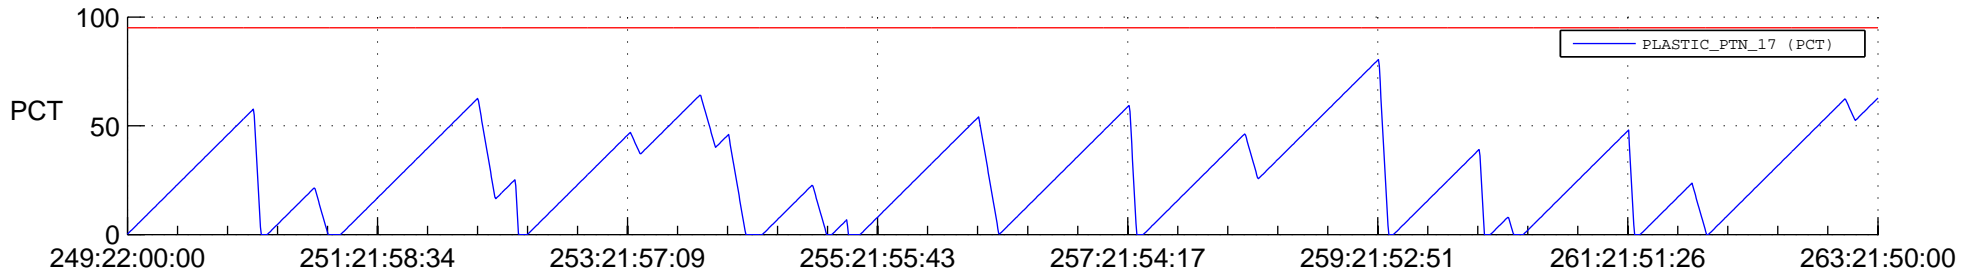

# STEREO AHEAD SSR PCT Full Prediction

## SWAVES\_Percent\_Full\_Prediction

## Spacecraft\_DownLink\_Rate

Ground Time (2016:249:22:00:00.000 -2016:263:21:50:00.000)