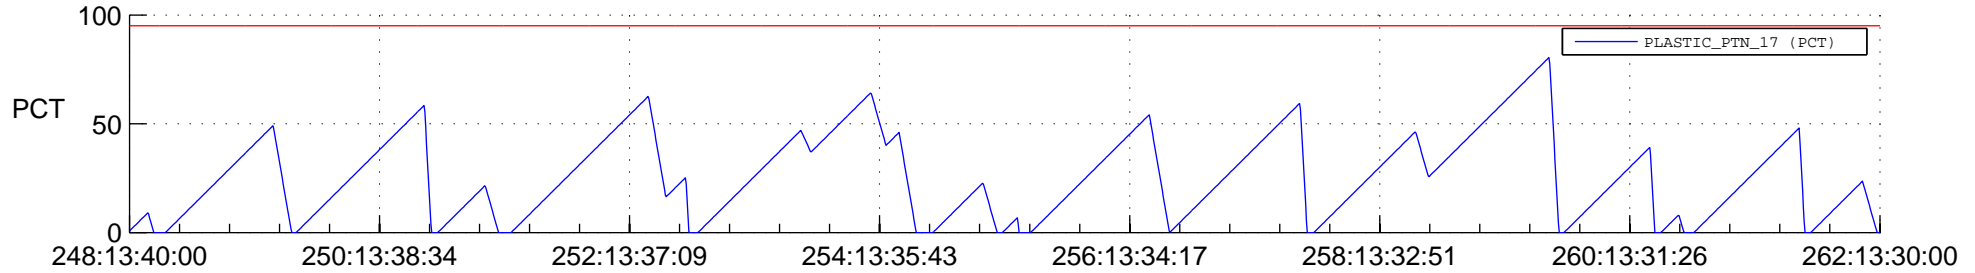

STEREO AHEAD SSR PCT Full Prediction

SWAVES_Percent_Full_Prediction

IMPACT_Percent_Full_Prediction

PLASTIC_Percent_Full_Prediction

Spacecraft_DownLink_Rate