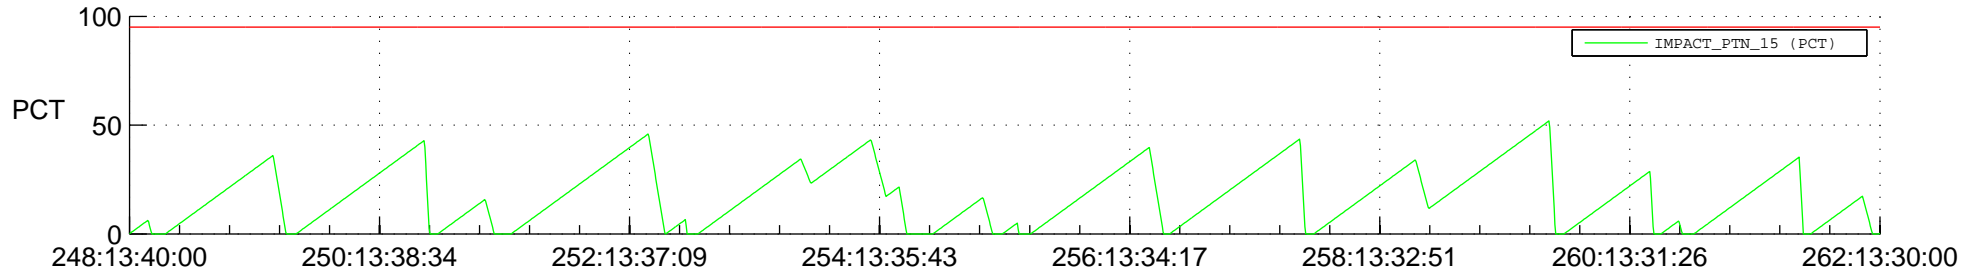

STEREO AHEAD SSR PCT Full Prediction

SWAVES_Percent_Full_Prediction

IMPACT_Percent_Full_Prediction

PLASTIC_Percent_Full_Prediction

Spacecraft_DownLink_Rate