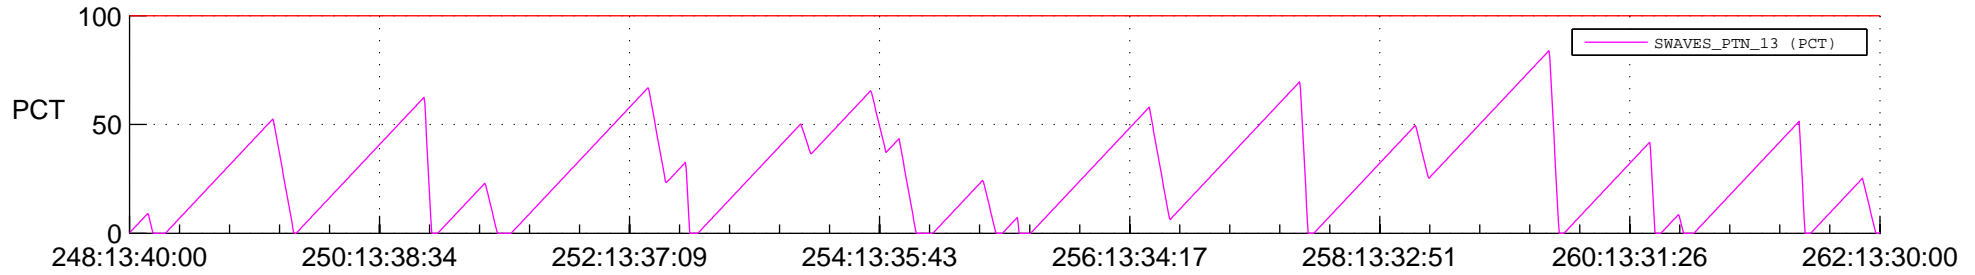

STEREO AHEAD SSR PCT Full Prediction

SWAVES_Percent_Full_Prediction

IMPACT_Percent_Full_Prediction

PLASTIC_Percent_Full_Prediction

Spacecraft_DownLink_Rate