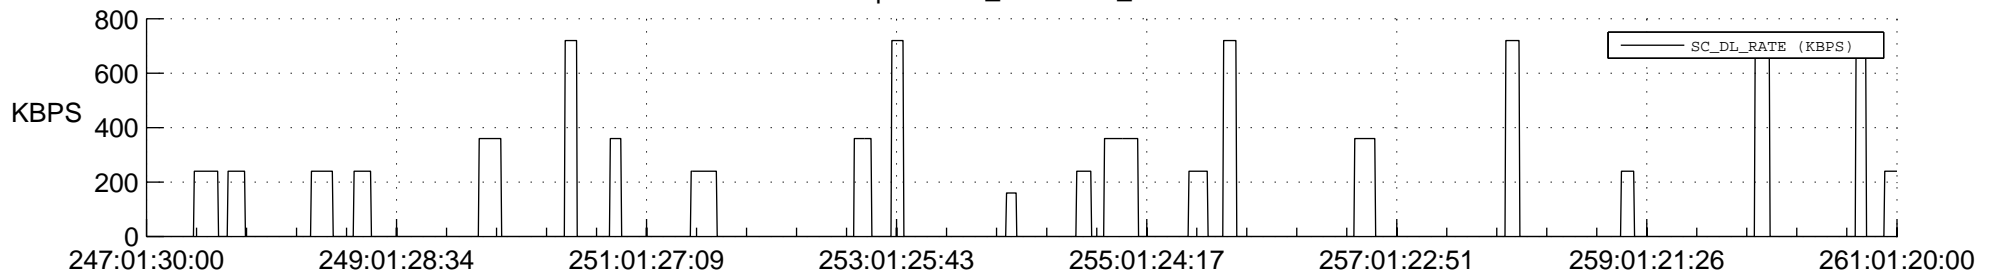

STEREO AHEAD SSR PCT Full Prediction

SWAVES_Percent_Full_Prediction

IMPACT_Percent_Full_Prediction

PLASTIC_Percent_Full_Prediction

Spacecraft_DownLink_Rate

Ground Time (2016:247:01:30:00.000 -2016:261:01:20:00.000)