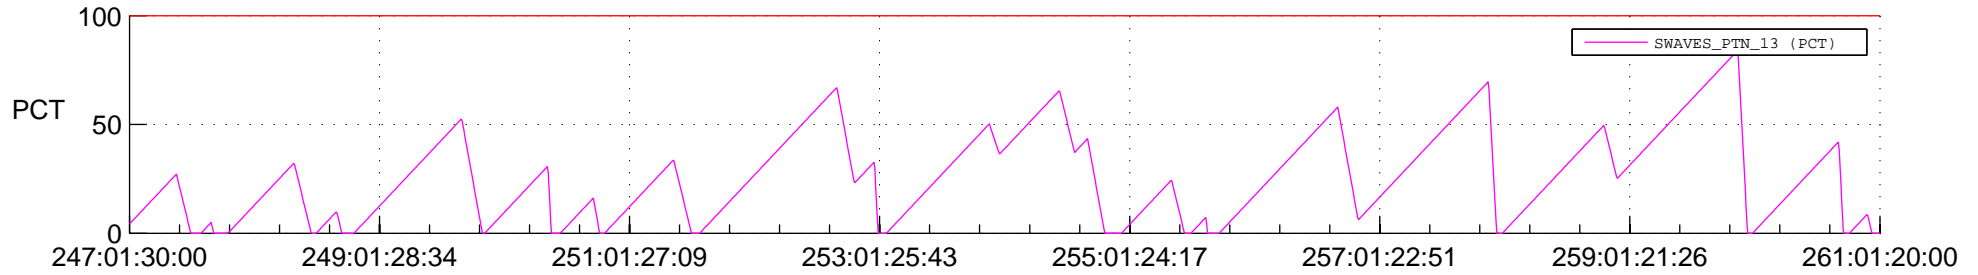

STEREO AHEAD SSR PCT Full Prediction

SWAVES_Percent_Full_Prediction

IMPACT_Percent_Full_Prediction

PLASTIC_Percent_Full_Prediction

Spacecraft_DownLink_Rate

Ground Time (2016:247:01:30:00.000 -2016:261:01:20:00.000)