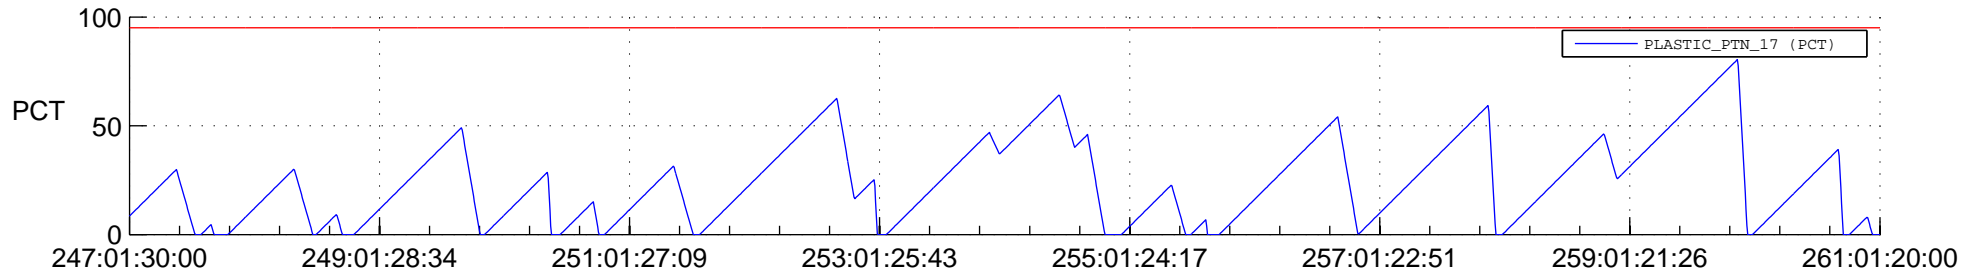

STEREO AHEAD SSR PCT Full Prediction

SWAVES_Percent_Full_Prediction

IMPACT_Percent_Full_Prediction

PLASTIC_Percent_Full_Prediction

Spacecraft_DownLink_Rate

Ground Time (2016:247:01:30:00.000 -2016:261:01:20:00.000)