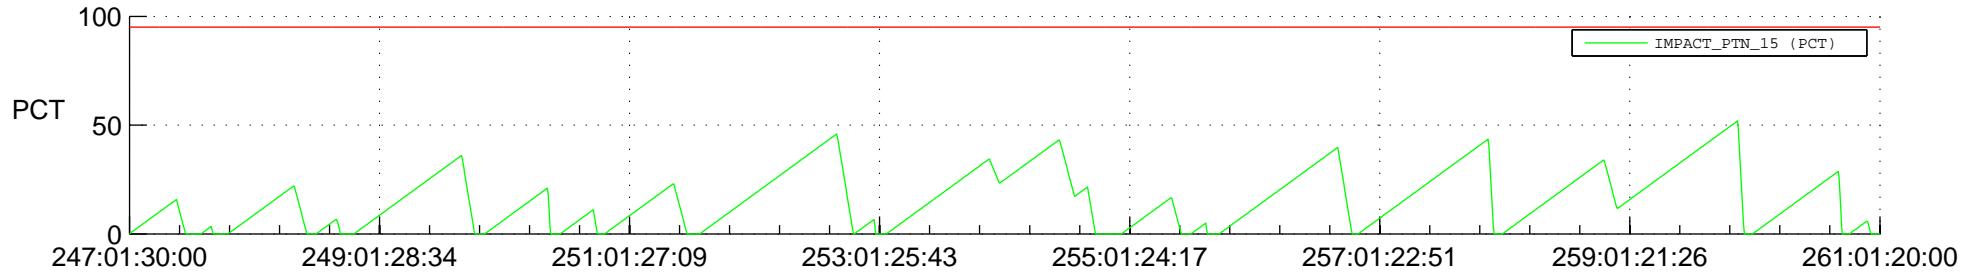

STEREO AHEAD SSR PCT Full Prediction

SWAVES_Percent_Full_Prediction

IMPACT_Percent_Full_Prediction

PLASTIC_Percent_Full_Prediction

Spacecraft_DownLink_Rate

Ground Time (2016:247:01:30:00.000 -2016:261:01:20:00.000)