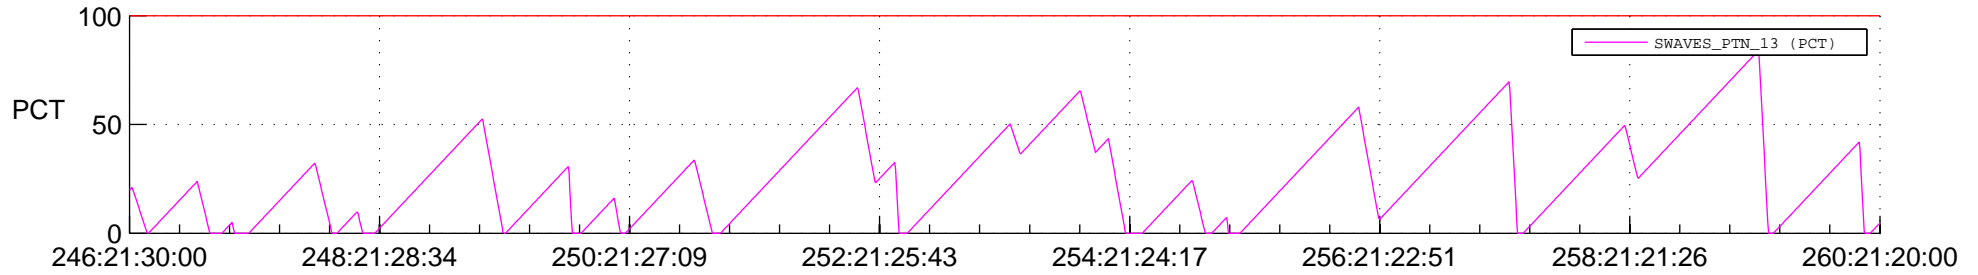

STEREO AHEAD SSR PCT Full Prediction

SWAVES_Percent_Full_Prediction

IMPACT_Percent_Full_Prediction

PLASTIC_Percent_Full_Prediction

Spacecraft_DownLink_Rate

Ground Time (2016:246:21:30:00.000 -2016:260:21:20:00.000)