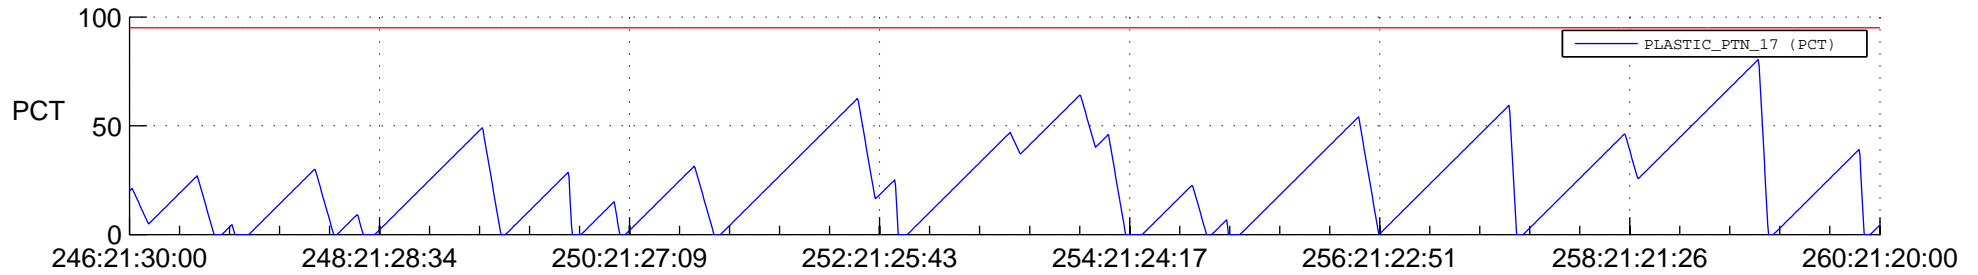

STEREO AHEAD SSR PCT Full Prediction

SWAVES_Percent_Full_Prediction

IMPACT_Percent_Full_Prediction

PLASTIC_Percent_Full_Prediction

Spacecraft_DownLink_Rate

Ground Time (2016:246:21:30:00.000 -2016:260:21:20:00.000)