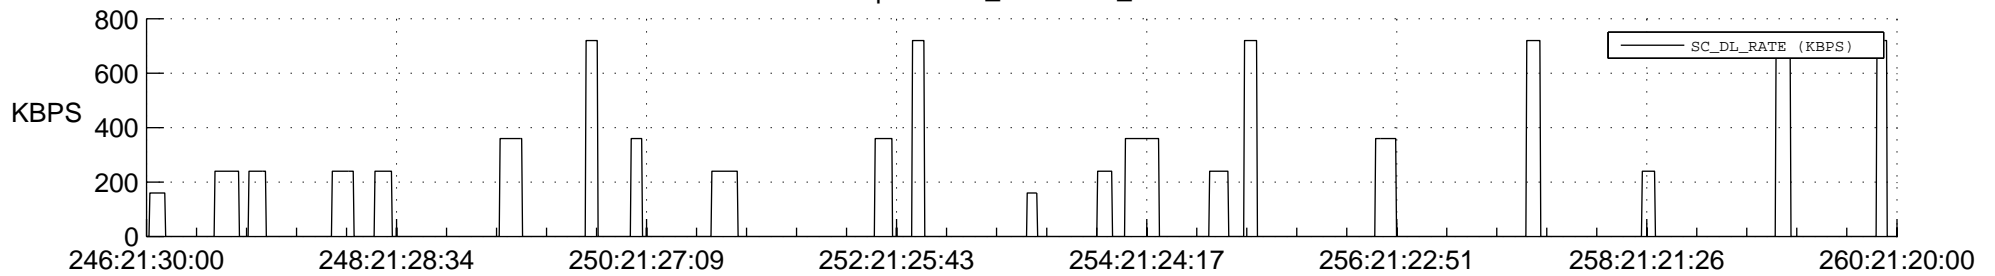

STEREO AHEAD SSR PCT Full Prediction

SWAVES_Percent_Full_Prediction

IMPACT_Percent_Full_Prediction

PLASTIC_Percent_Full_Prediction

Spacecraft_DownLink_Rate

Ground Time (2016:246:21:30:00.000 -2016:260:21:20:00.000)