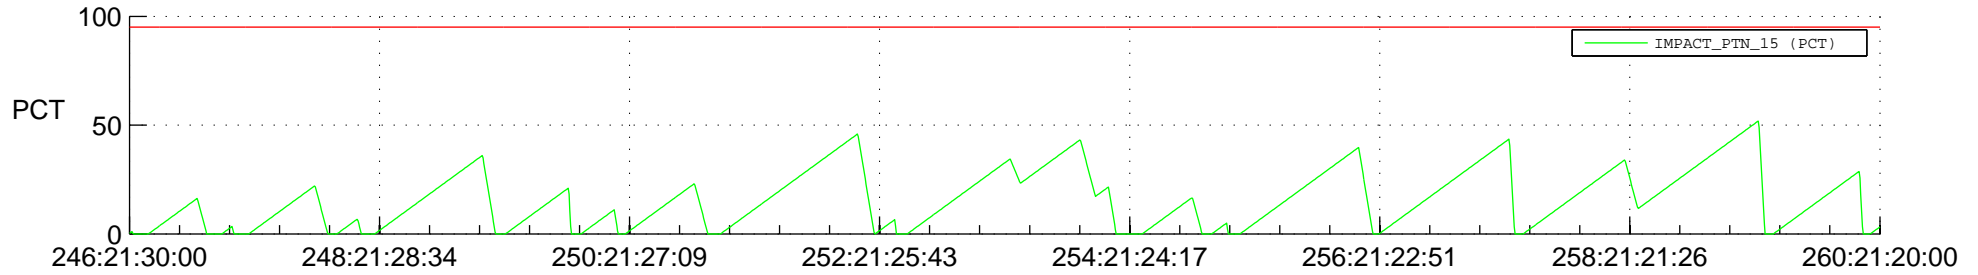

STEREO AHEAD SSR PCT Full Prediction

SWAVES_Percent_Full_Prediction

IMPACT_Percent_Full_Prediction

PLASTIC_Percent_Full_Prediction

Spacecraft_DownLink_Rate

Ground Time (2016:246:21:30:00.000 -2016:260:21:20:00.000)