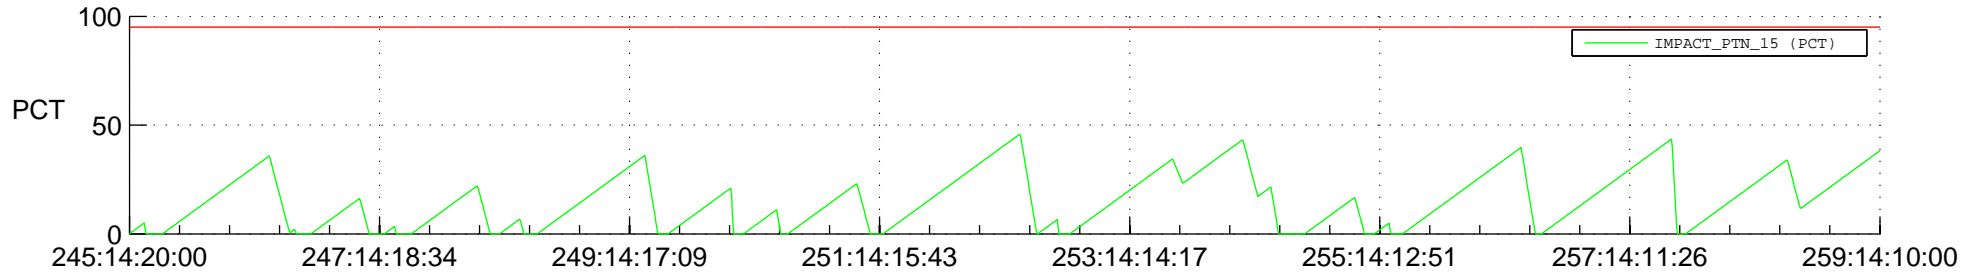

STEREO AHEAD SSR PCT Full Prediction

SWAVES_Percent_Full_Prediction

IMPACT_Percent_Full_Prediction

PLASTIC_Percent_Full_Prediction

Spacecraft_DownLink_Rate