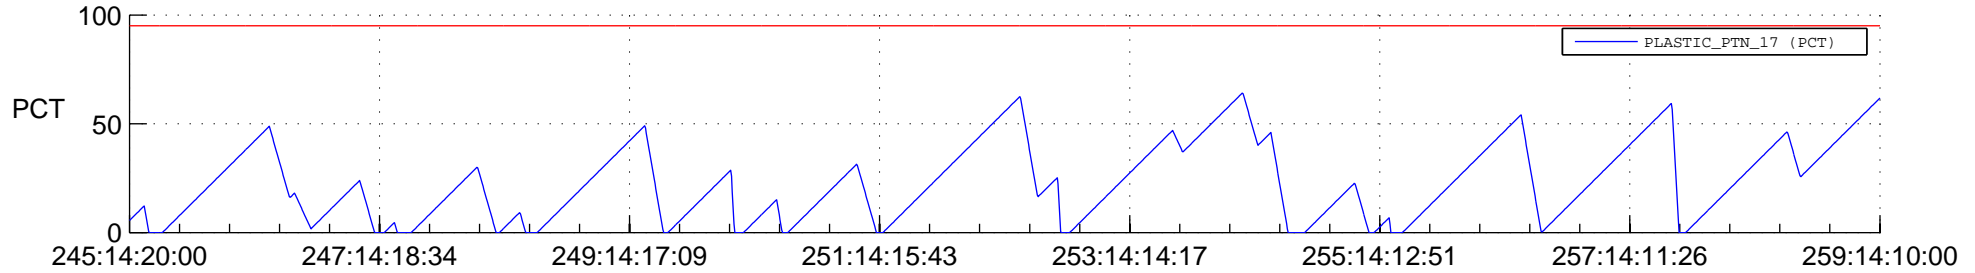

STEREO AHEAD SSR PCT Full Prediction

SWAVES_Percent_Full_Prediction

IMPACT_Percent_Full_Prediction

PLASTIC_Percent_Full_Prediction

Spacecraft_DownLink_Rate