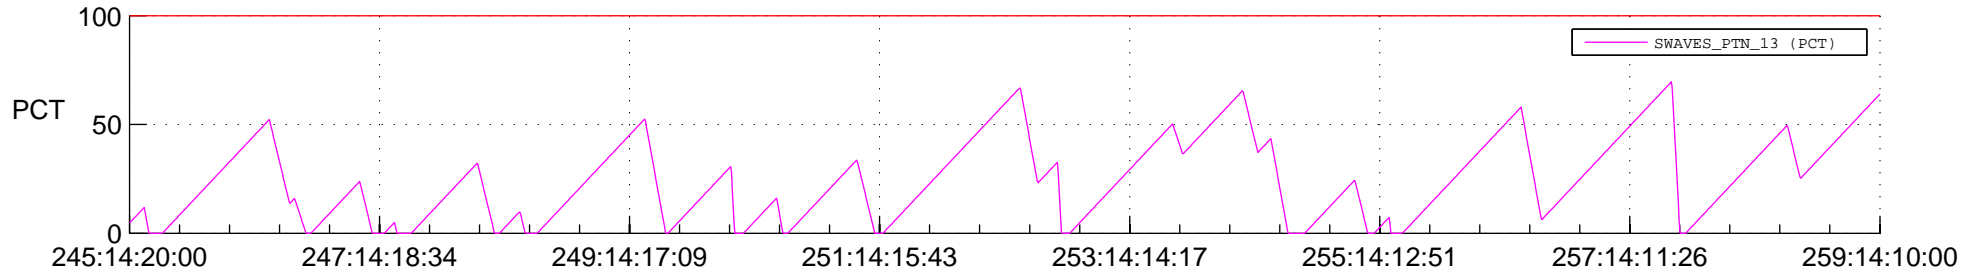

STEREO AHEAD SSR PCT Full Prediction

SWAVES_Percent_Full_Prediction

IMPACT_Percent_Full_Prediction

PLASTIC_Percent_Full_Prediction

Spacecraft_DownLink_Rate