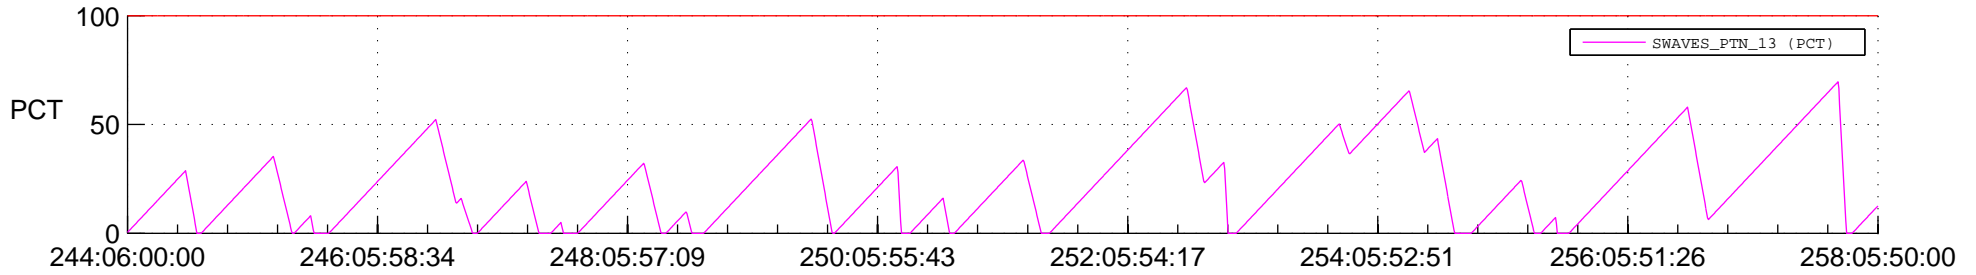

STEREO AHEAD SSR PCT Full Prediction

SWAVES_Percent_Full_Prediction

IMPACT_Percent_Full_Prediction

PLASTIC_Percent_Full_Prediction

Spacecraft_DownLink_Rate

Ground Time (2016:244:06:00:00.000 -2016:258:05:50:00.000)