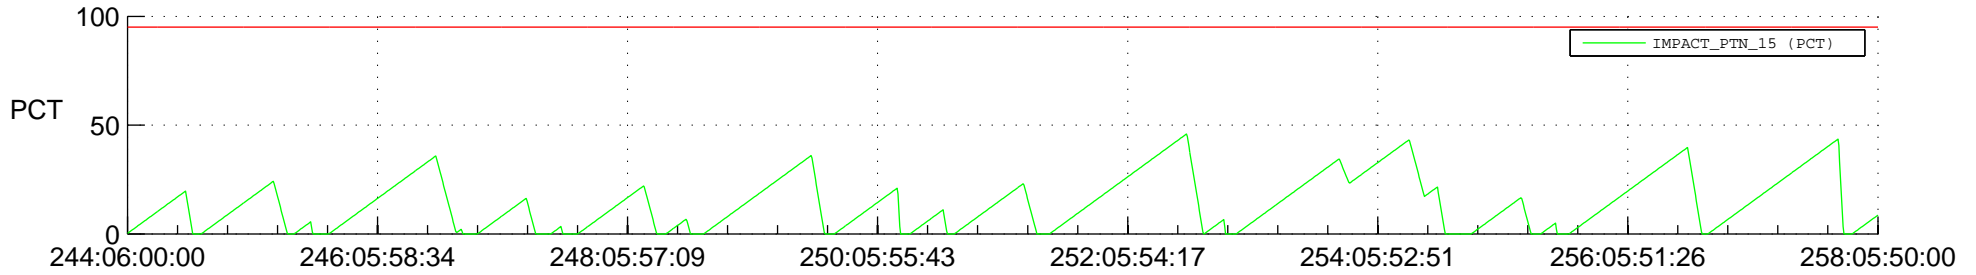

STEREO AHEAD SSR PCT Full Prediction

SWAVES_Percent_Full_Prediction

IMPACT_Percent_Full_Prediction

PLASTIC_Percent_Full_Prediction

Spacecraft_DownLink_Rate

Ground Time (2016:244:06:00:00.000 -2016:258:05:50:00.000)