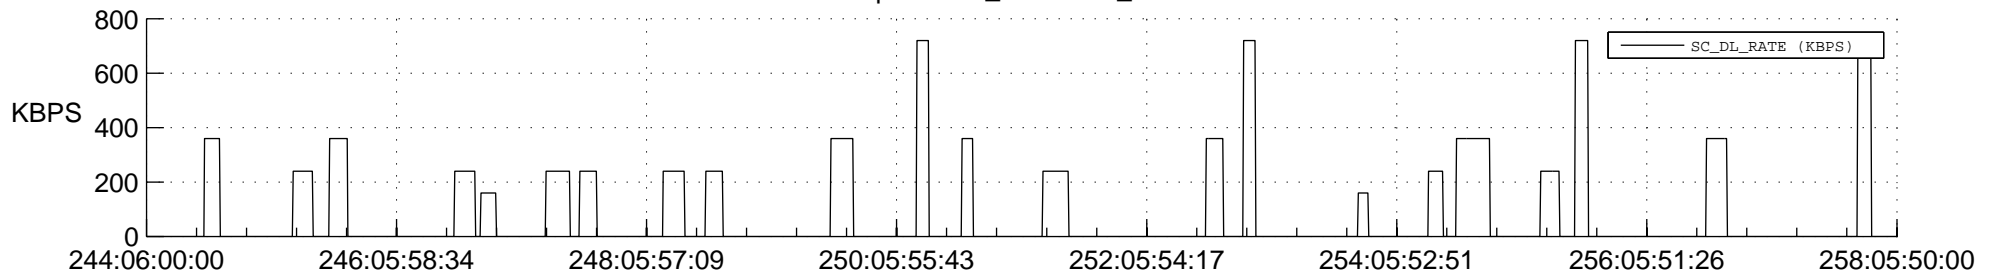

STEREO AHEAD SSR PCT Full Prediction

SWAVES_Percent_Full_Prediction

IMPACT_Percent_Full_Prediction

PLASTIC_Percent_Full_Prediction

Spacecraft_DownLink_Rate

Ground Time (2016:244:06:00:00.000 -2016:258:05:50:00.000)