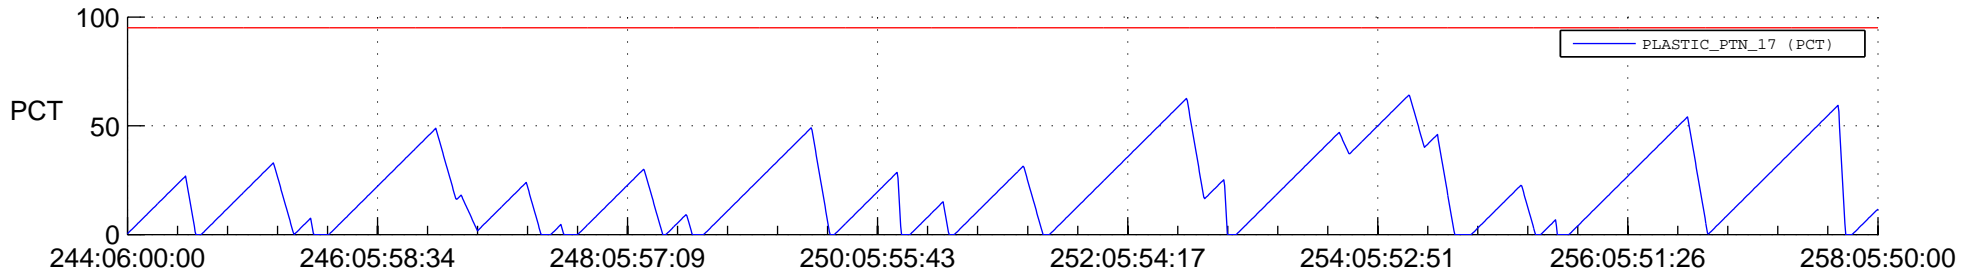

STEREO AHEAD SSR PCT Full Prediction

SWAVES_Percent_Full_Prediction

IMPACT_Percent_Full_Prediction

PLASTIC_Percent_Full_Prediction

Spacecraft_DownLink_Rate

Ground Time (2016:244:06:00:00.000 -2016:258:05:50:00.000)