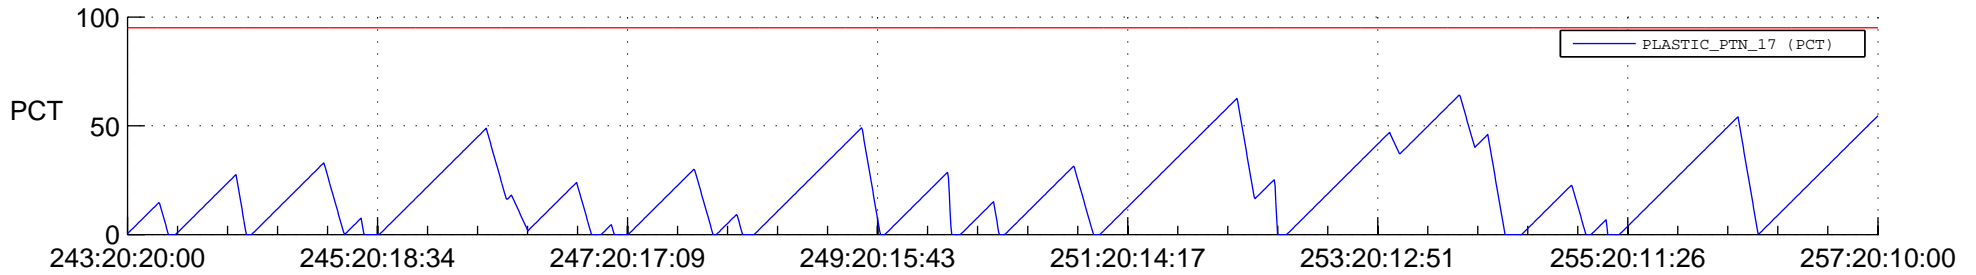

STEREO AHEAD SSR PCT Full Prediction

SWAVES_Percent_Full_Prediction

IMPACT_Percent_Full_Prediction

PLASTIC_Percent_Full_Prediction

Spacecraft_DownLink_Rate

Ground Time (2016:243:20:20:00.000 -2016:257:20:10:00.000)