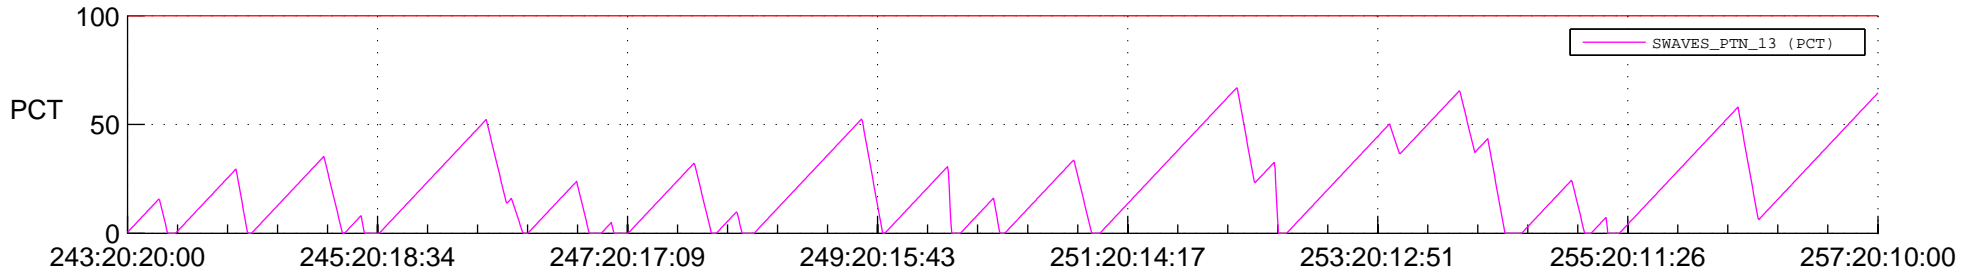

STEREO AHEAD SSR PCT Full Prediction

SWAVES_Percent_Full_Prediction

IMPACT_Percent_Full_Prediction

PLASTIC_Percent_Full_Prediction

Spacecraft_DownLink_Rate

Ground Time (2016:243:20:20:00.000 -2016:257:20:10:00.000)