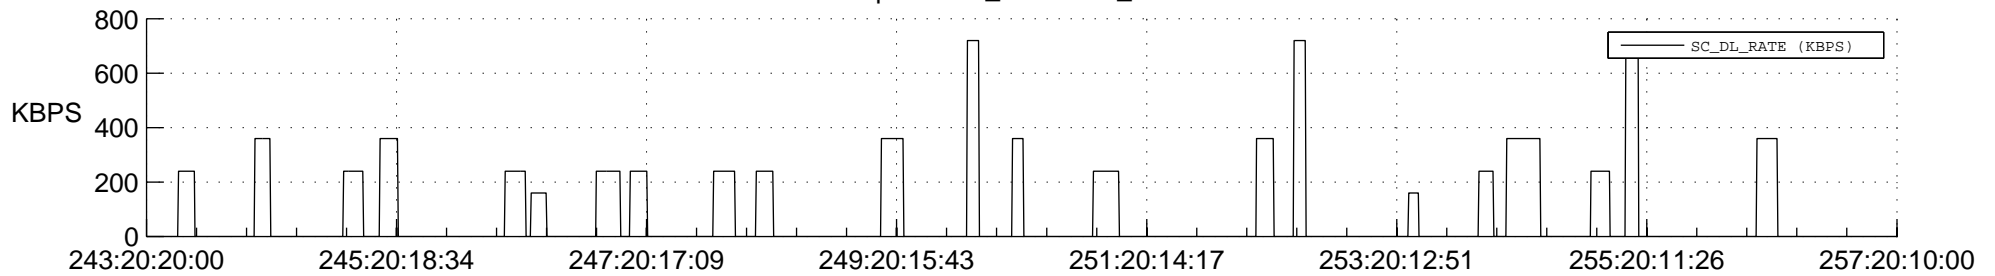

STEREO AHEAD SSR PCT Full Prediction

SWAVES_Percent_Full_Prediction

IMPACT_Percent_Full_Prediction

PLASTIC_Percent_Full_Prediction

Spacecraft_DownLink_Rate

Ground Time (2016:243:20:20:00.000 -2016:257:20:10:00.000)