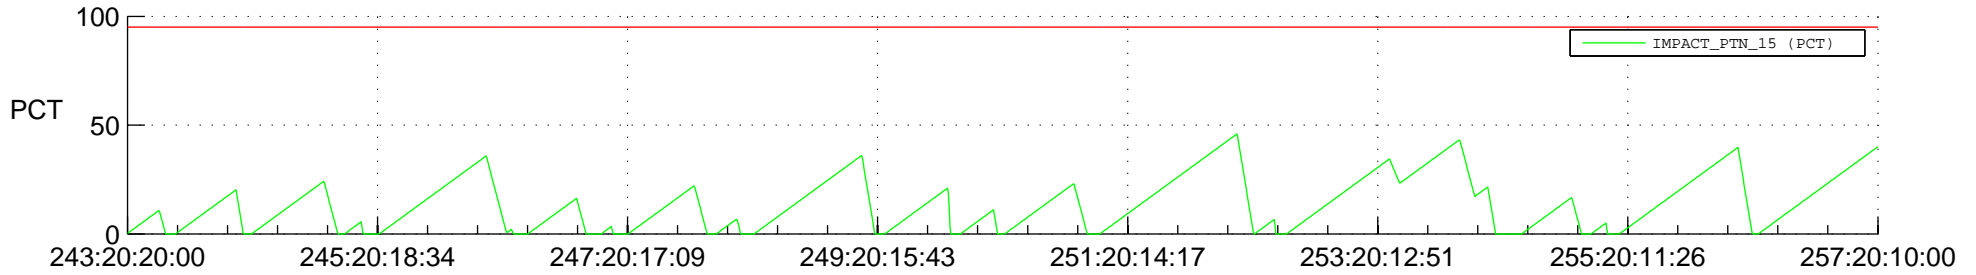

STEREO AHEAD SSR PCT Full Prediction

SWAVES_Percent_Full_Prediction

IMPACT_Percent_Full_Prediction

PLASTIC_Percent_Full_Prediction

Spacecraft_DownLink_Rate

Ground Time (2016:243:20:20:00.000 -2016:257:20:10:00.000)