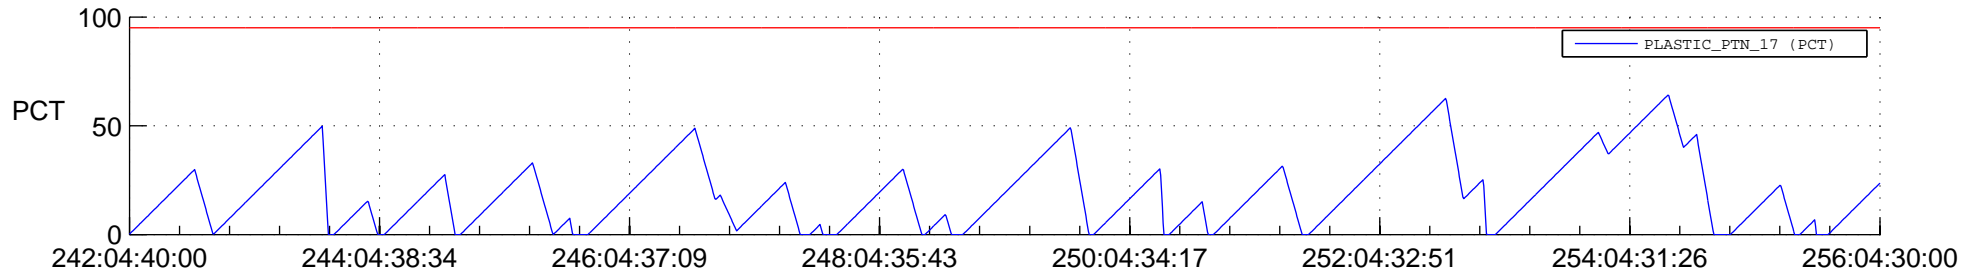

STEREO AHEAD SSR PCT Full Prediction

SWAVES_Percent_Full_Prediction

IMPACT_Percent_Full_Prediction

PLASTIC_Percent_Full_Prediction

Spacecraft_DownLink_Rate

Ground Time (2016:242:04:40:00.000 -2016:256:04:30:00.000)