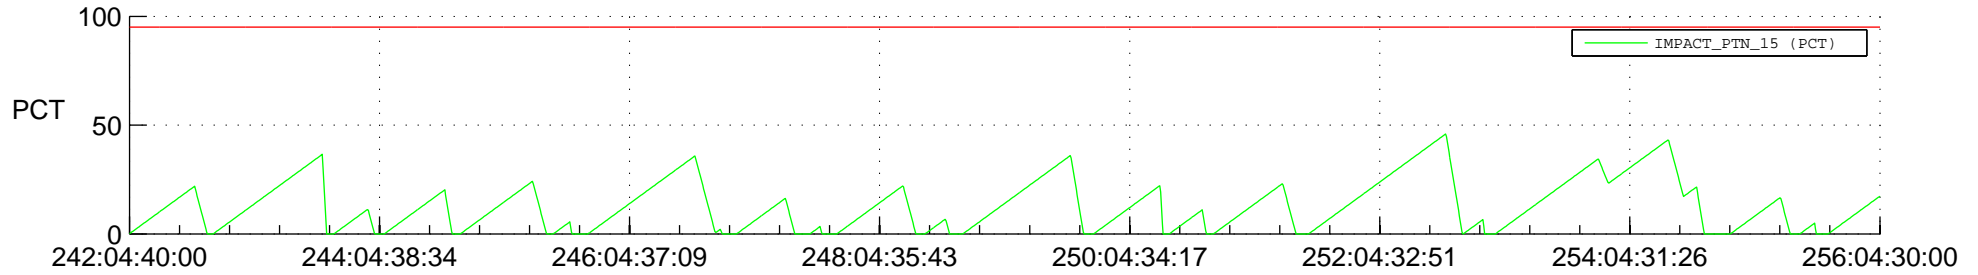

STEREO AHEAD SSR PCT Full Prediction

SWAVES_Percent_Full_Prediction

IMPACT_Percent_Full_Prediction

PLASTIC_Percent_Full_Prediction

Spacecraft_DownLink_Rate

Ground Time (2016:242:04:40:00.000 -2016:256:04:30:00.000)