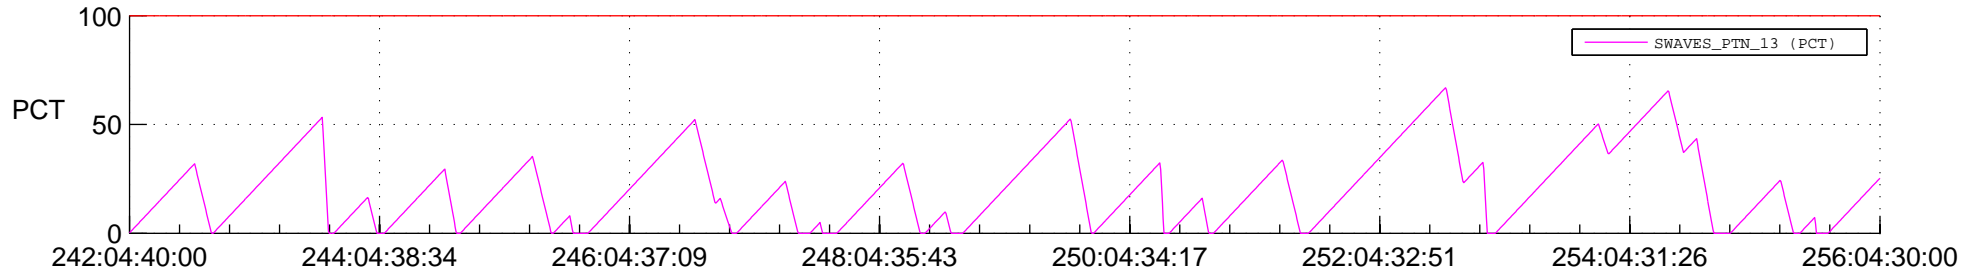

STEREO AHEAD SSR PCT Full Prediction

SWAVES_Percent_Full_Prediction

IMPACT_Percent_Full_Prediction

PLASTIC_Percent_Full_Prediction

Spacecraft_DownLink_Rate

Ground Time (2016:242:04:40:00.000 -2016:256:04:30:00.000)