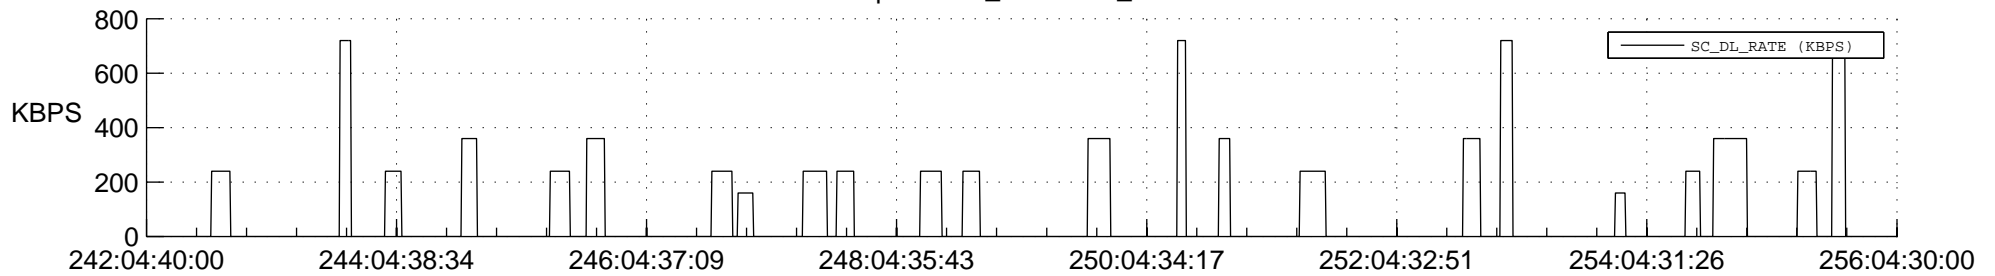

STEREO AHEAD SSR PCT Full Prediction

SWAVES_Percent_Full_Prediction

IMPACT_Percent_Full_Prediction

PLASTIC_Percent_Full_Prediction

Spacecraft_DownLink_Rate

Ground Time (2016:242:04:40:00.000 -2016:256:04:30:00.000)