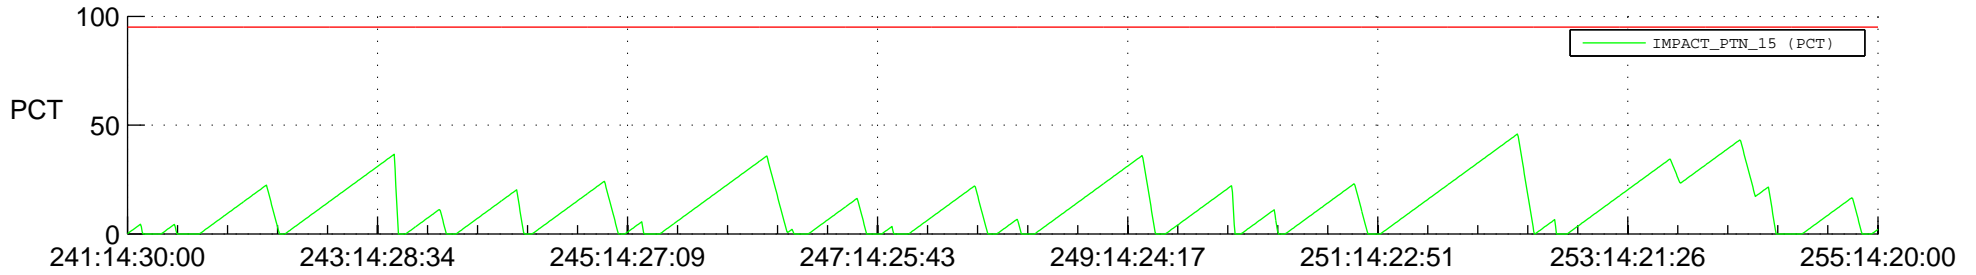

STEREO AHEAD SSR PCT Full Prediction

SWAVES_Percent_Full_Prediction

IMPACT_Percent_Full_Prediction

PLASTIC_Percent_Full_Prediction

Spacecraft_DownLink_Rate

Ground Time (2016:241:14:30:00.000 -2016:255:14:20:00.000)