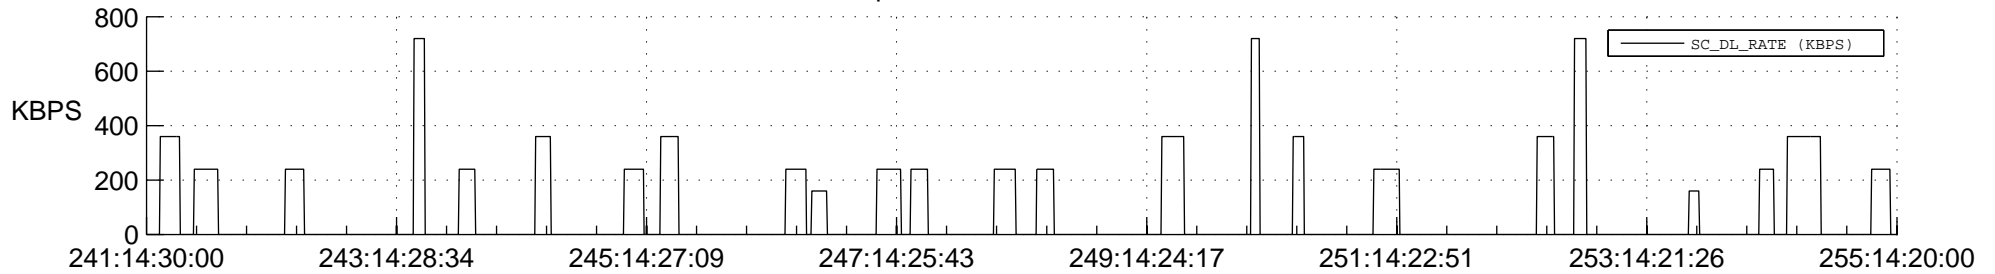

STEREO AHEAD SSR PCT Full Prediction

SWAVES_Percent_Full_Prediction

IMPACT_Percent_Full_Prediction

PLASTIC_Percent_Full_Prediction

Spacecraft_DownLink_Rate

Ground Time (2016:241:14:30:00.000 -2016:255:14:20:00.000)