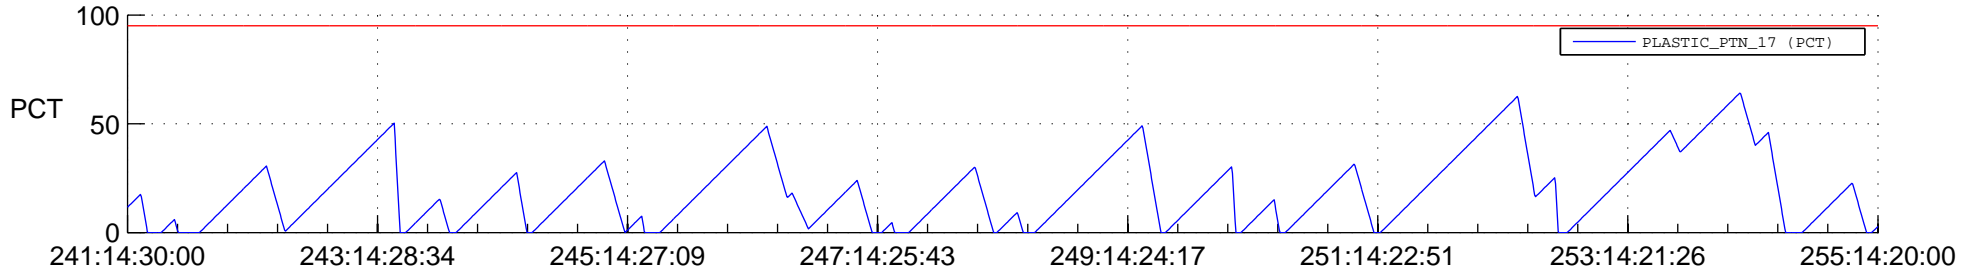

STEREO AHEAD SSR PCT Full Prediction

SWAVES_Percent_Full_Prediction

IMPACT_Percent_Full_Prediction

PLASTIC_Percent_Full_Prediction

Spacecraft_DownLink_Rate

Ground Time (2016:241:14:30:00.000 -2016:255:14:20:00.000)