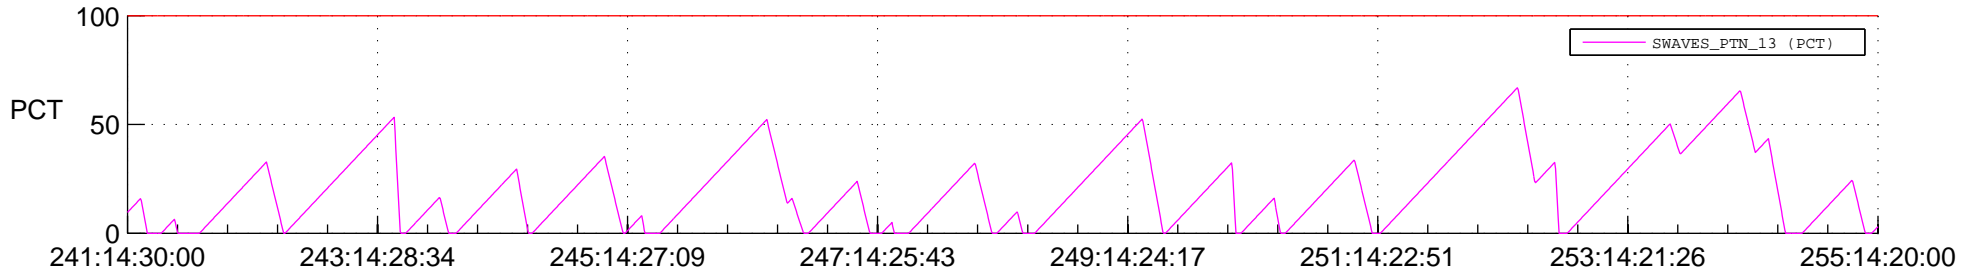

STEREO AHEAD SSR PCT Full Prediction

SWAVES_Percent_Full_Prediction

IMPACT_Percent_Full_Prediction

PLASTIC_Percent_Full_Prediction

Spacecraft_DownLink_Rate

Ground Time (2016:241:14:30:00.000 -2016:255:14:20:00.000)