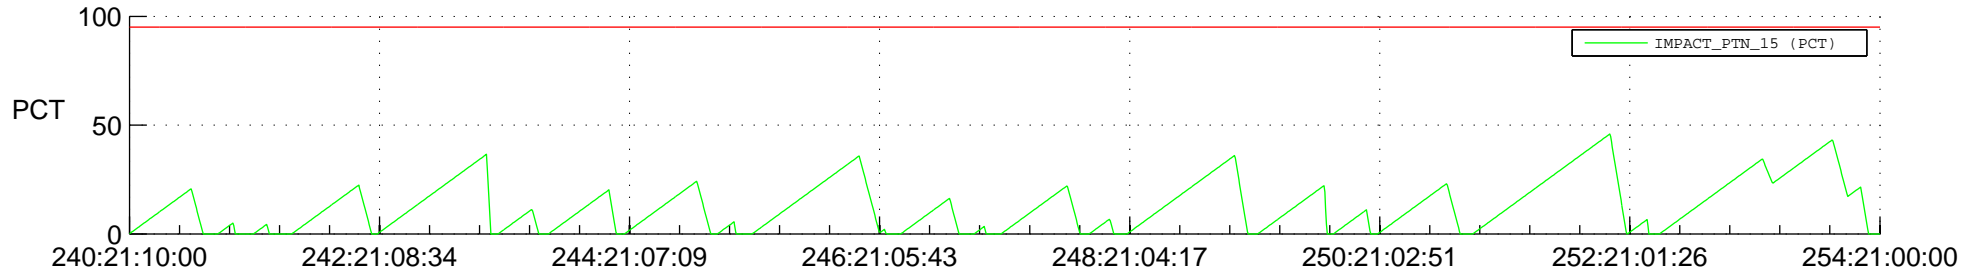

STEREO AHEAD SSR PCT Full Prediction

SWAVES_Percent_Full_Prediction

IMPACT_Percent_Full_Prediction

PLASTIC_Percent_Full_Prediction

Spacecraft_DownLink_Rate