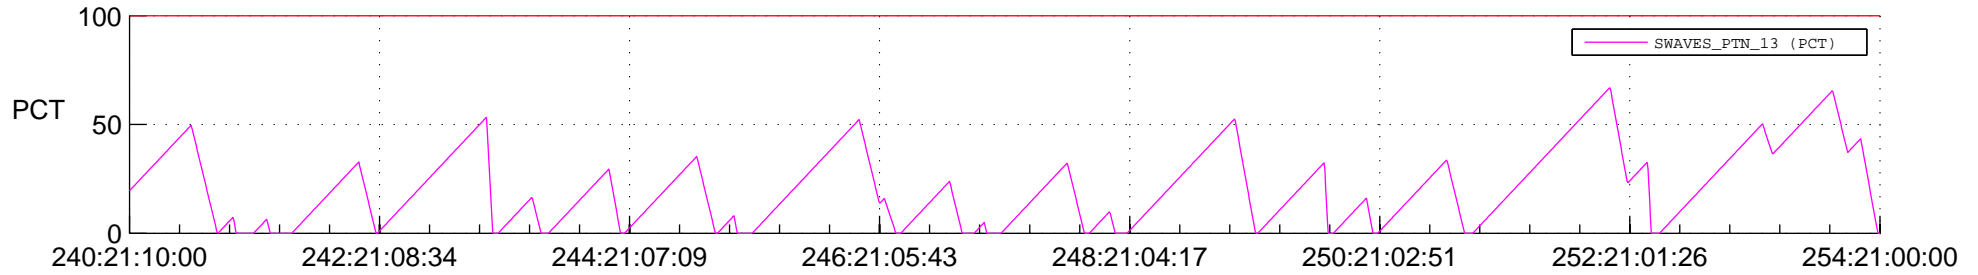

STEREO AHEAD SSR PCT Full Prediction

SWAVES_Percent_Full_Prediction

IMPACT_Percent_Full_Prediction

PLASTIC_Percent_Full_Prediction

Spacecraft_DownLink_Rate