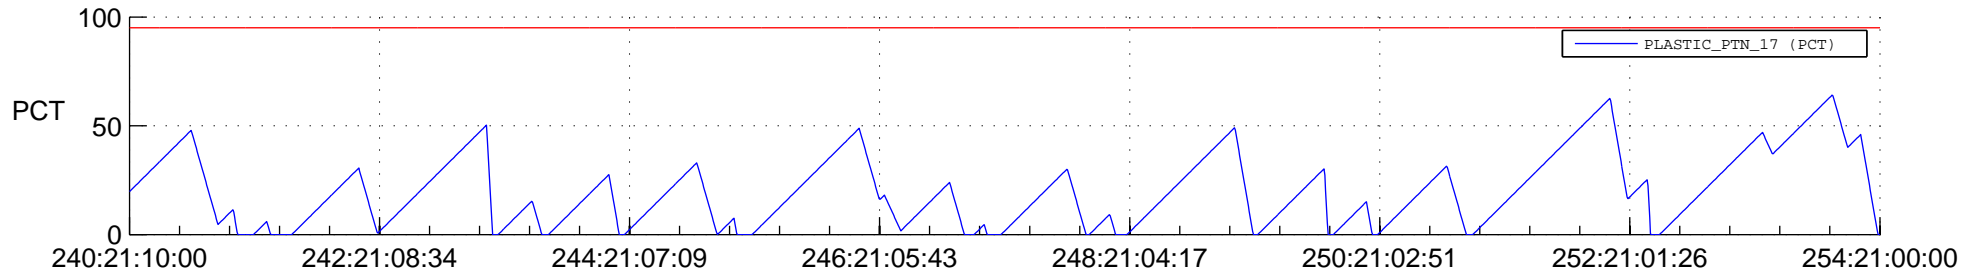

STEREO AHEAD SSR PCT Full Prediction

SWAVES_Percent_Full_Prediction

IMPACT_Percent_Full_Prediction

PLASTIC_Percent_Full_Prediction

Spacecraft_DownLink_Rate