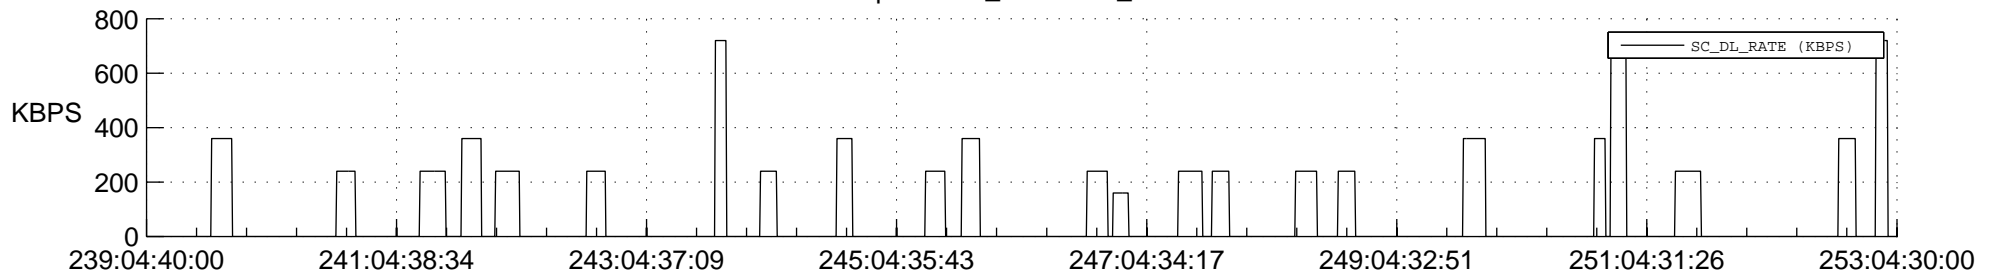

## Spacecraft\_DownLink\_Rate

Ground Time (2016:239:04:40:00.000 -2016:253:04:30:00.000)