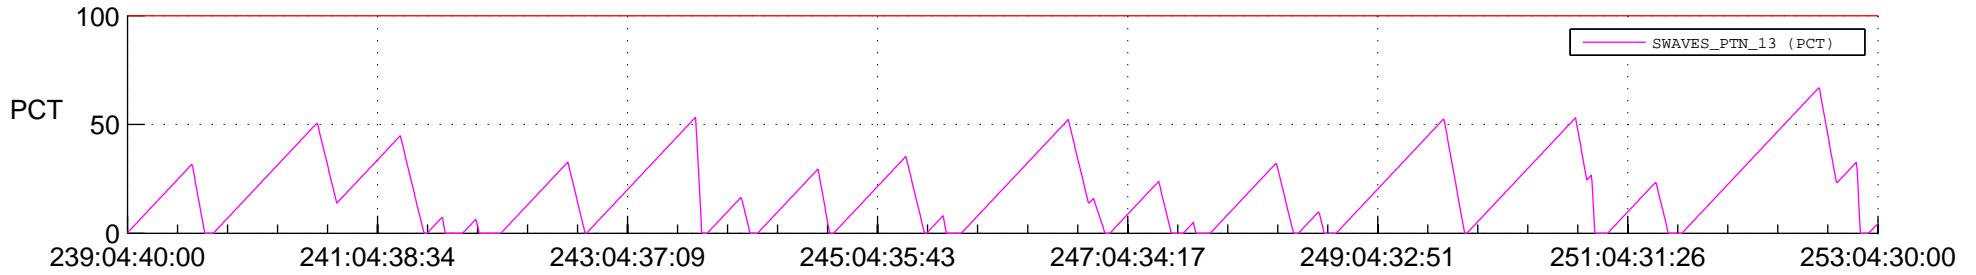

# STEREO AHEAD SSR PCT Full Prediction

## SWAVES\_Percent\_Full\_Prediction

## Spacecraft\_DownLink\_Rate

Ground Time (2016:239:04:40:00.000 -2016:253:04:30:00.000)