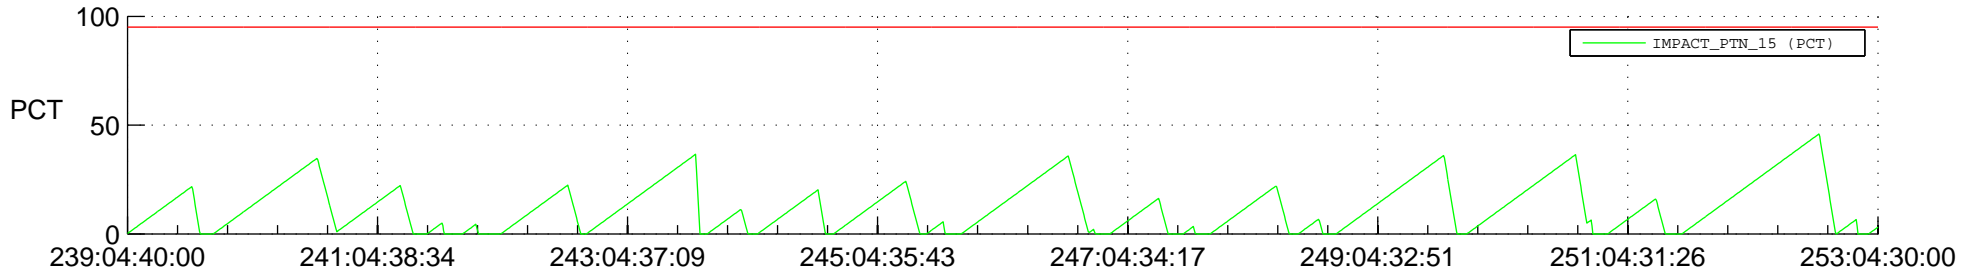

IMPACT_Percent_Full_Prediction