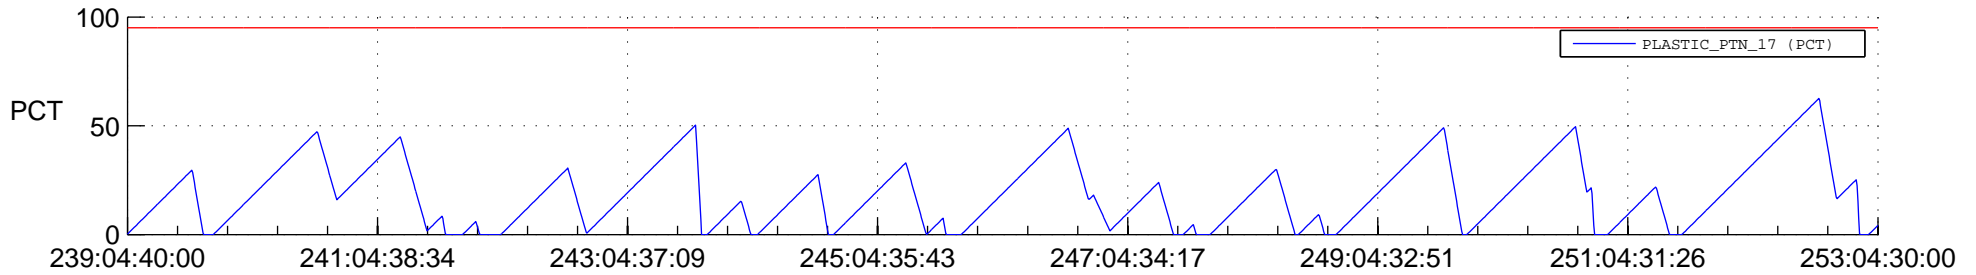

# STEREO AHEAD SSR PCT Full Prediction

## SWAVES\_Percent\_Full\_Prediction

## Spacecraft\_DownLink\_Rate

Ground Time (2016:239:04:40:00.000 -2016:253:04:30:00.000)