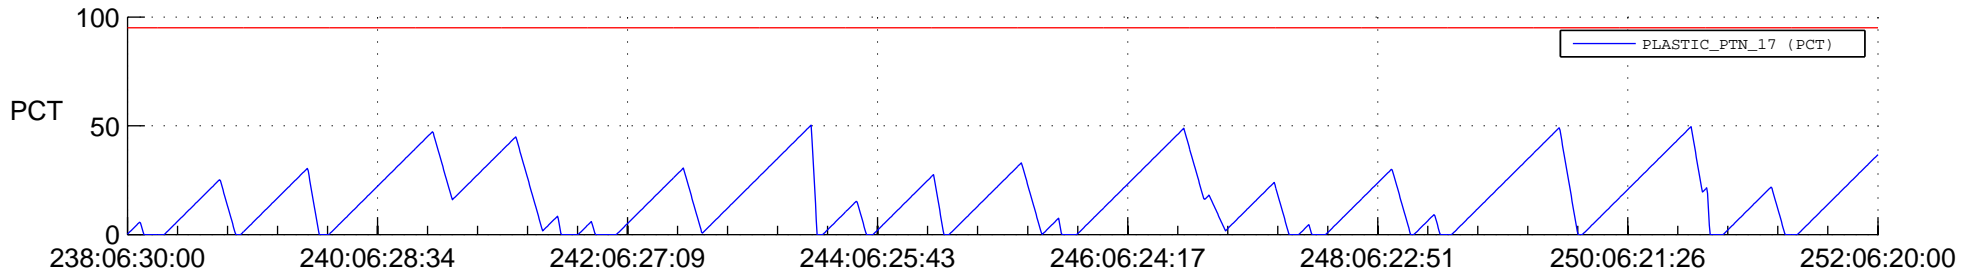

STEREO AHEAD SSR PCT Full Prediction

SWAVES_Percent_Full_Prediction

IMPACT_Percent_Full_Prediction

PLASTIC_Percent_Full_Prediction

Spacecraft_DownLink_Rate

Ground Time (2016:238:06:30:00.000 -2016:252:06:20:00.000)