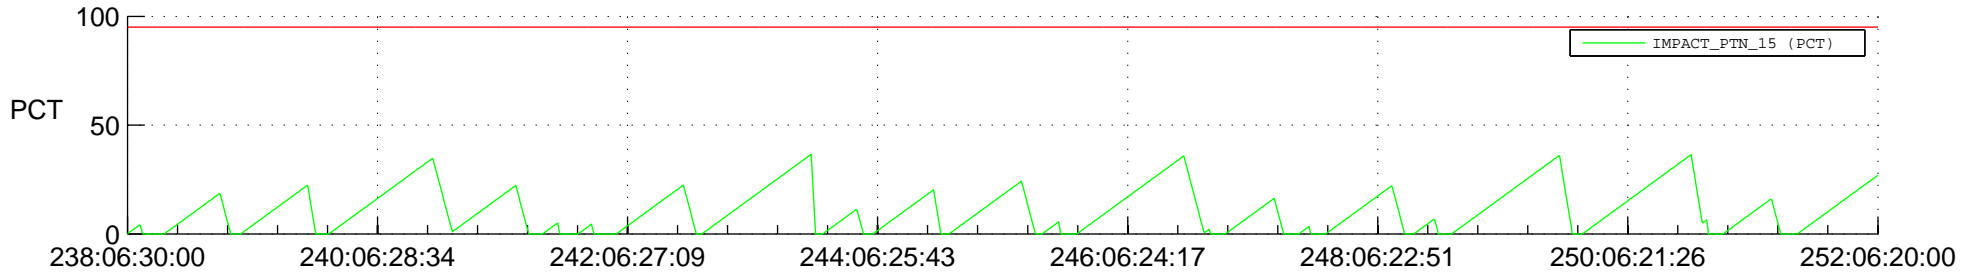

STEREO AHEAD SSR PCT Full Prediction

SWAVES_Percent_Full_Prediction

IMPACT_Percent_Full_Prediction

PLASTIC_Percent_Full_Prediction

Spacecraft_DownLink_Rate

Ground Time (2016:238:06:30:00.000 -2016:252:06:20:00.000)