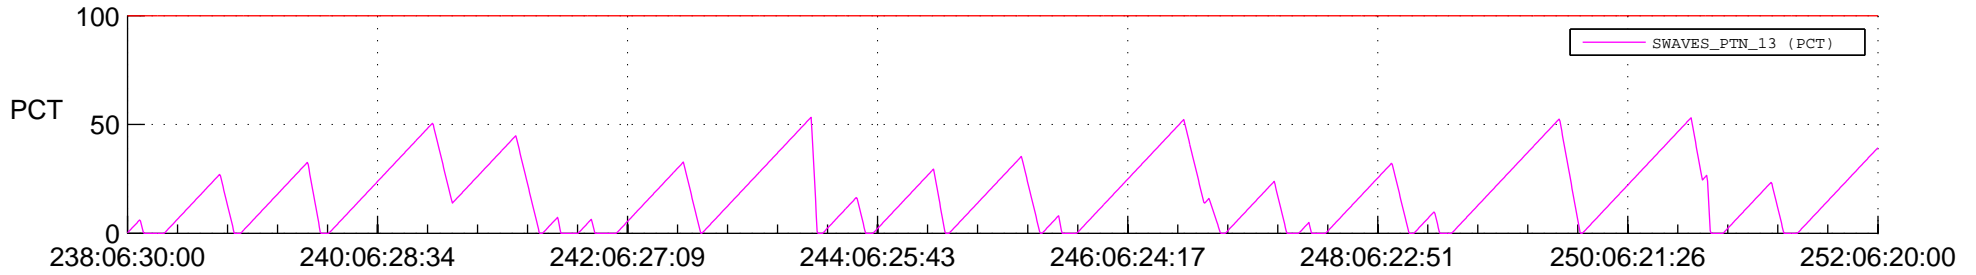

STEREO AHEAD SSR PCT Full Prediction

SWAVES_Percent_Full_Prediction

IMPACT_Percent_Full_Prediction

PLASTIC_Percent_Full_Prediction

Spacecraft_DownLink_Rate

Ground Time (2016:238:06:30:00.000 -2016:252:06:20:00.000)