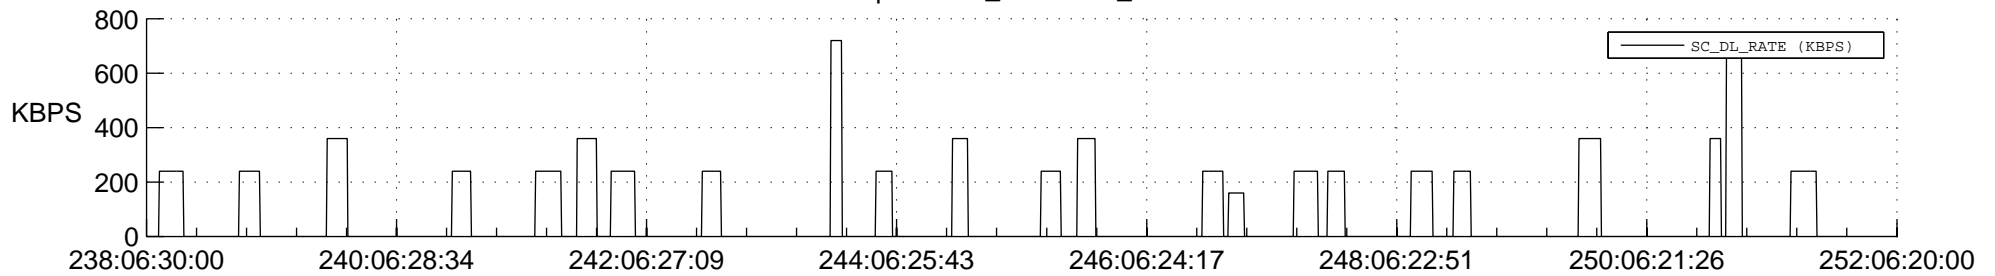

STEREO AHEAD SSR PCT Full Prediction

SWAVES_Percent_Full_Prediction

IMPACT_Percent_Full_Prediction

PLASTIC_Percent_Full_Prediction

Spacecraft_DownLink_Rate

Ground Time (2016:238:06:30:00.000 -2016:252:06:20:00.000)