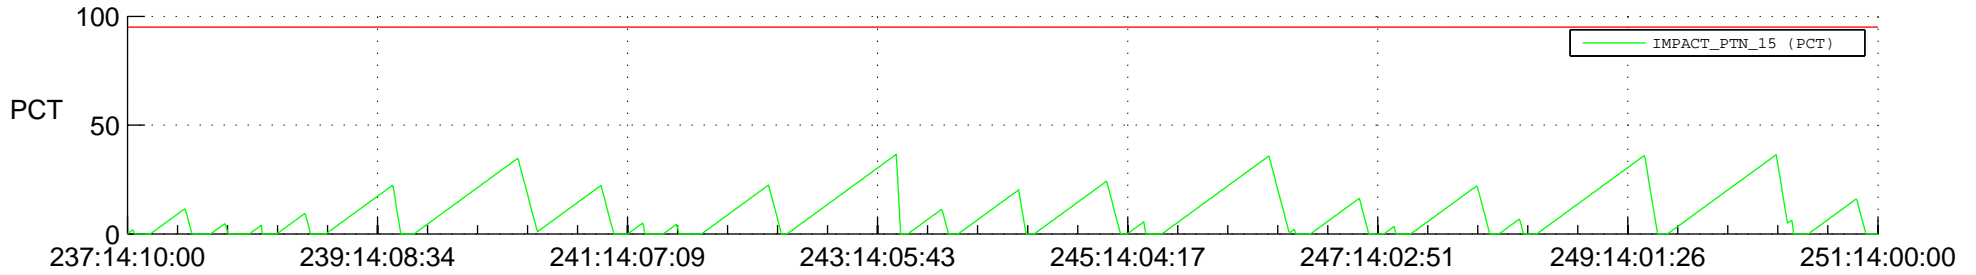

STEREO AHEAD SSR PCT Full Prediction

SWAVES_Percent_Full_Prediction

IMPACT_Percent_Full_Prediction

PLASTIC_Percent_Full_Prediction

Spacecraft_DownLink_Rate

Ground Time (2016:237:14:10:00.000 -2016:251:14:00:00.000)