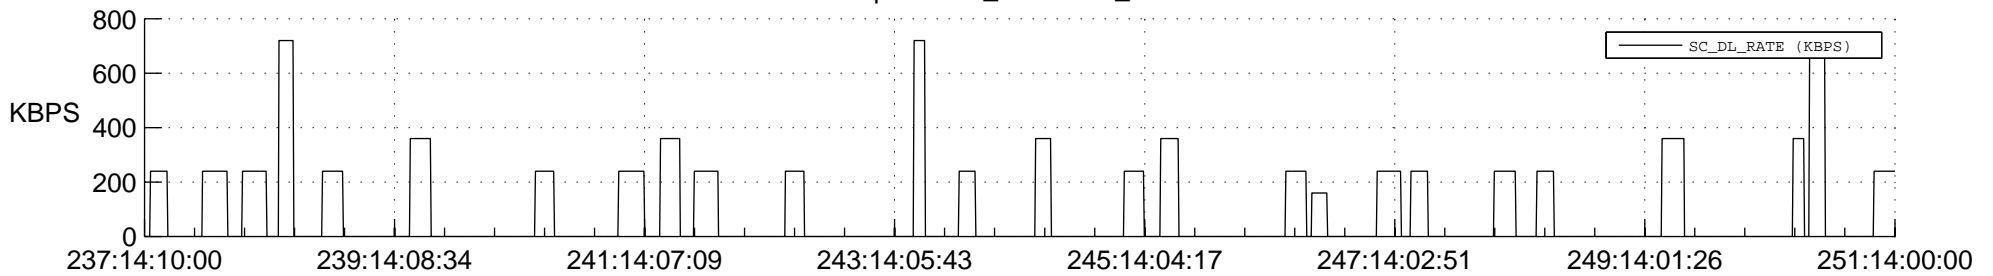

STEREO AHEAD SSR PCT Full Prediction

SWAVES_Percent_Full_Prediction

IMPACT_Percent_Full_Prediction

PLASTIC_Percent_Full_Prediction

Spacecraft_DownLink_Rate

Ground Time (2016:237:14:10:00.000 -2016:251:14:00:00.000)