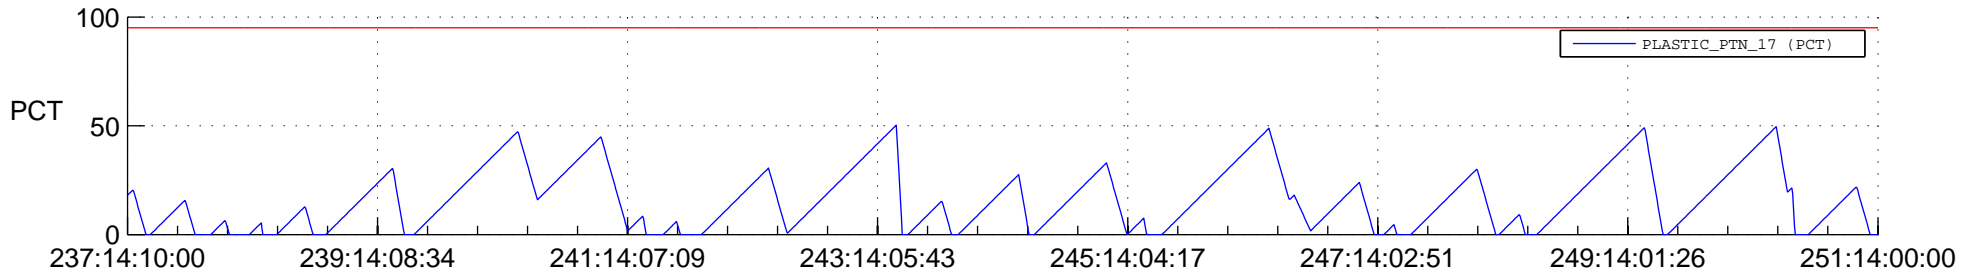

STEREO AHEAD SSR PCT Full Prediction

SWAVES_Percent_Full_Prediction

IMPACT_Percent_Full_Prediction

PLASTIC_Percent_Full_Prediction

Spacecraft_DownLink_Rate

Ground Time (2016:237:14:10:00.000 -2016:251:14:00:00.000)