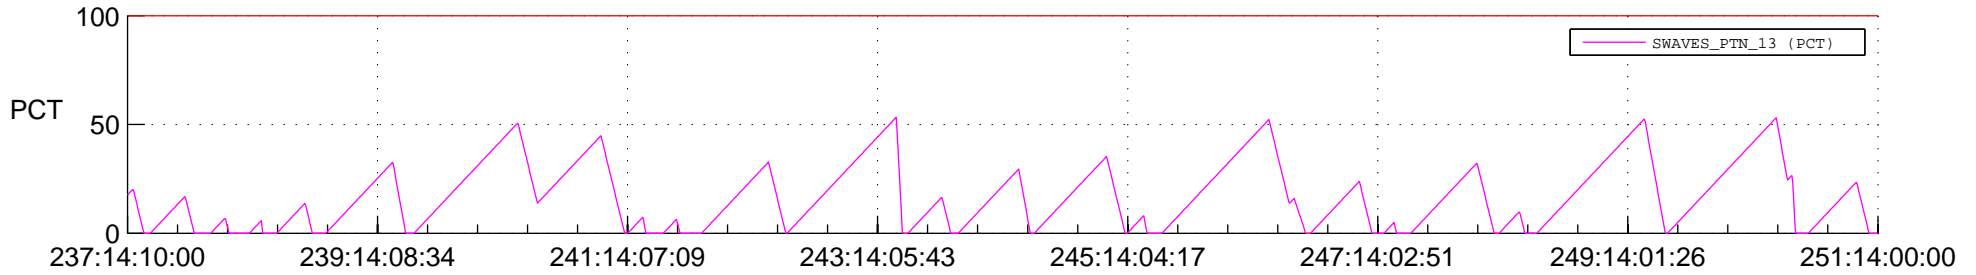

STEREO AHEAD SSR PCT Full Prediction

SWAVES_Percent_Full_Prediction

IMPACT_Percent_Full_Prediction

PLASTIC_Percent_Full_Prediction

Spacecraft_DownLink_Rate

Ground Time (2016:237:14:10:00.000 -2016:251:14:00:00.000)