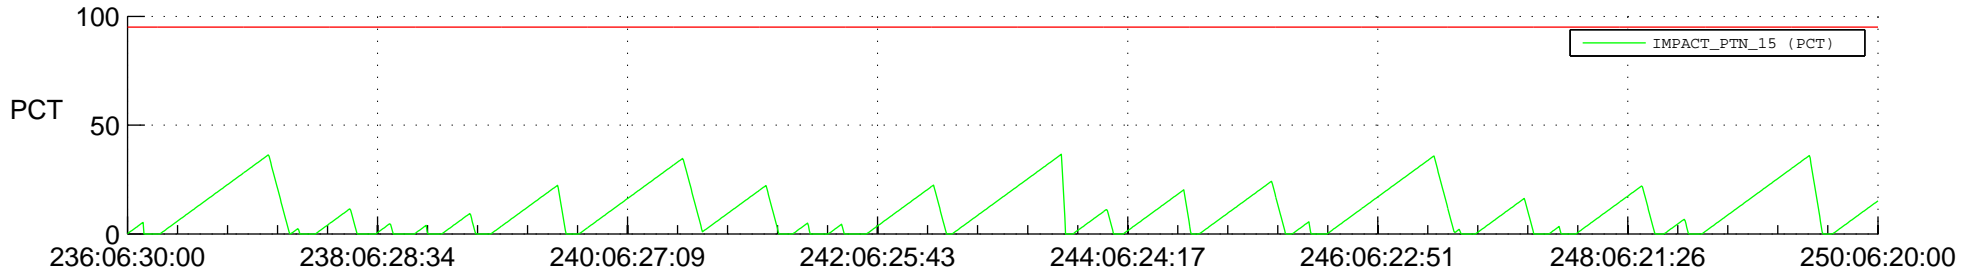

STEREO AHEAD SSR PCT Full Prediction

SWAVES_Percent_Full_Prediction

IMPACT_Percent_Full_Prediction

PLASTIC_Percent_Full_Prediction

Spacecraft_DownLink_Rate

Ground Time (2016:236:06:30:00.000 -2016:250:06:20:00.000)