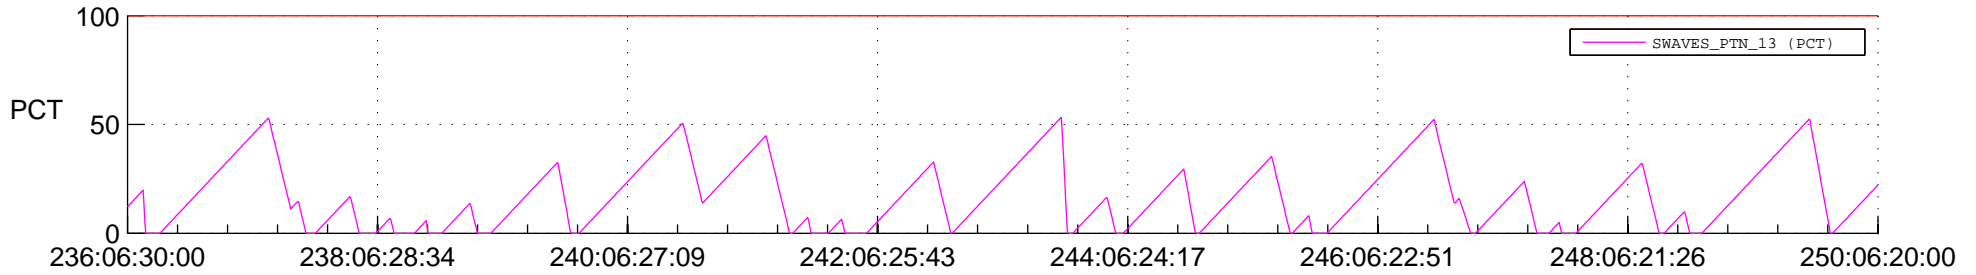

STEREO AHEAD SSR PCT Full Prediction

SWAVES_Percent_Full_Prediction

IMPACT_Percent_Full_Prediction

PLASTIC_Percent_Full_Prediction

Spacecraft_DownLink_Rate

Ground Time (2016:236:06:30:00.000 -2016:250:06:20:00.000)