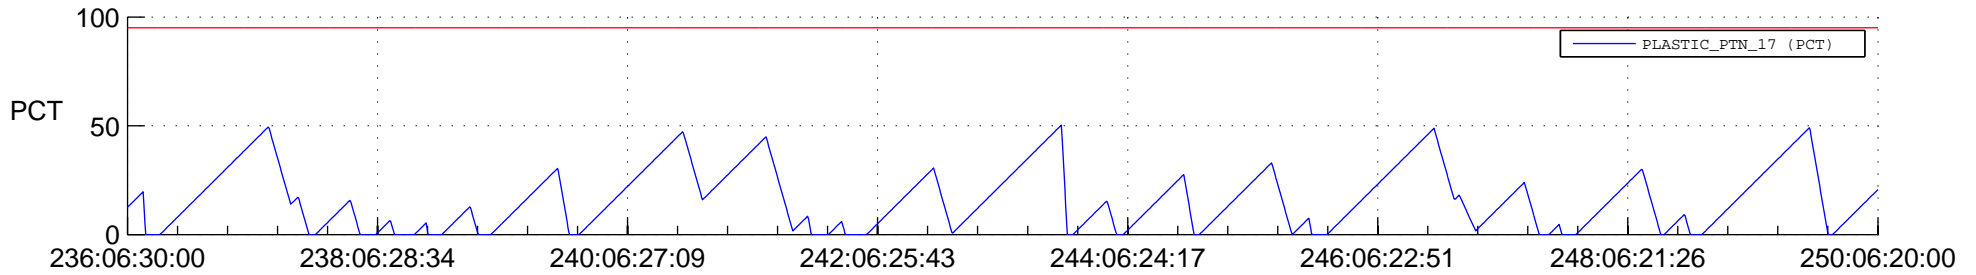

STEREO AHEAD SSR PCT Full Prediction

SWAVES_Percent_Full_Prediction

IMPACT_Percent_Full_Prediction

PLASTIC_Percent_Full_Prediction

Spacecraft_DownLink_Rate

Ground Time (2016:236:06:30:00.000 -2016:250:06:20:00.000)