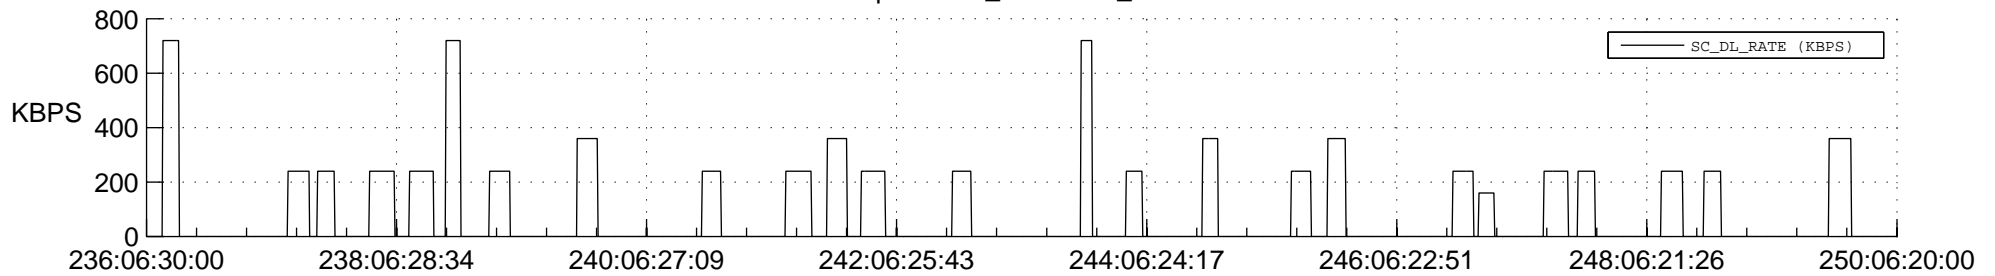

STEREO AHEAD SSR PCT Full Prediction

SWAVES_Percent_Full_Prediction

IMPACT_Percent_Full_Prediction

PLASTIC_Percent_Full_Prediction

Spacecraft_DownLink_Rate

Ground Time (2016:236:06:30:00.000 -2016:250:06:20:00.000)