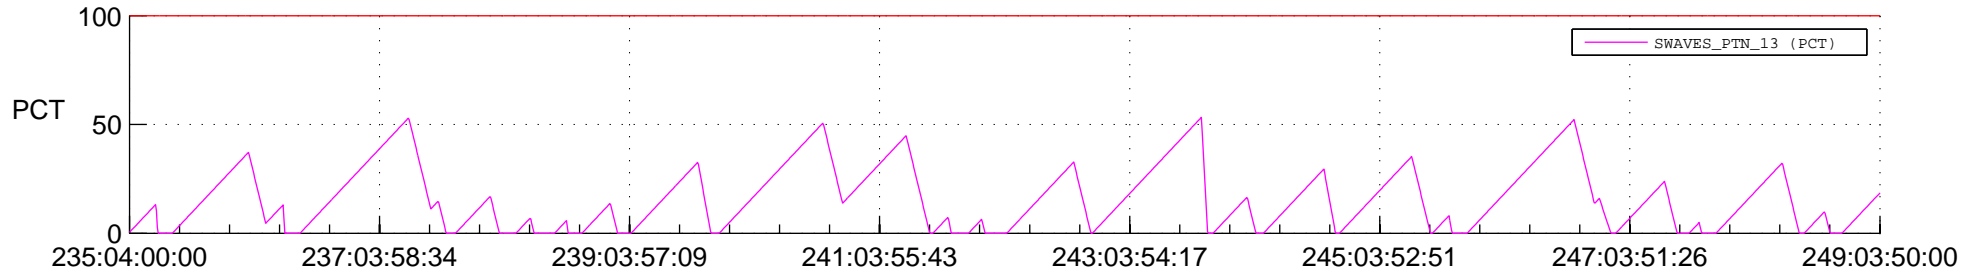

STEREO AHEAD SSR PCT Full Prediction

SWAVES_Percent_Full_Prediction

IMPACT_Percent_Full_Prediction

PLASTIC_Percent_Full_Prediction

Spacecraft_DownLink_Rate

Ground Time (2016:235:04:00:00.000 -2016:249:03:50:00.000)