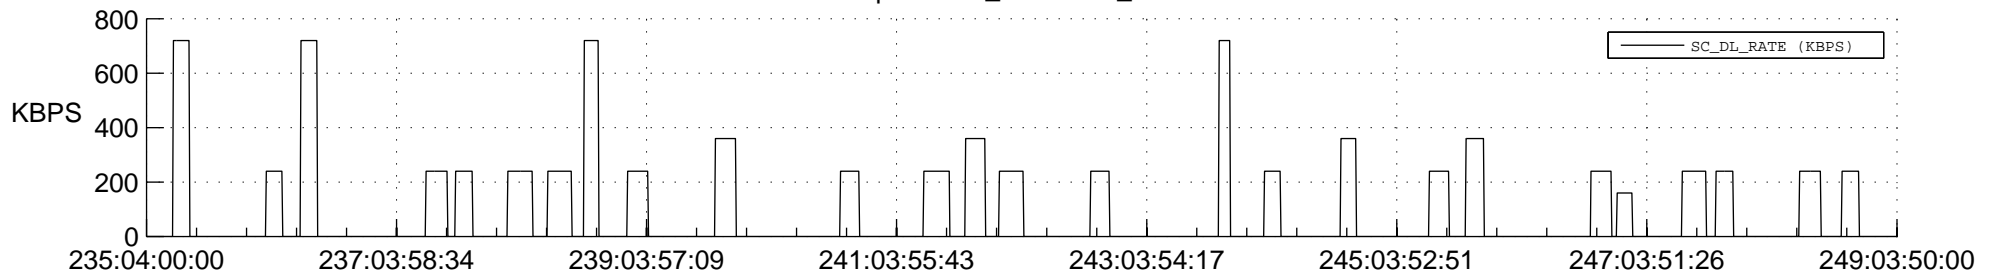

STEREO AHEAD SSR PCT Full Prediction

SWAVES_Percent_Full_Prediction

IMPACT_Percent_Full_Prediction

PLASTIC_Percent_Full_Prediction

Spacecraft_DownLink_Rate

Ground Time (2016:235:04:00:00.000 -2016:249:03:50:00.000)