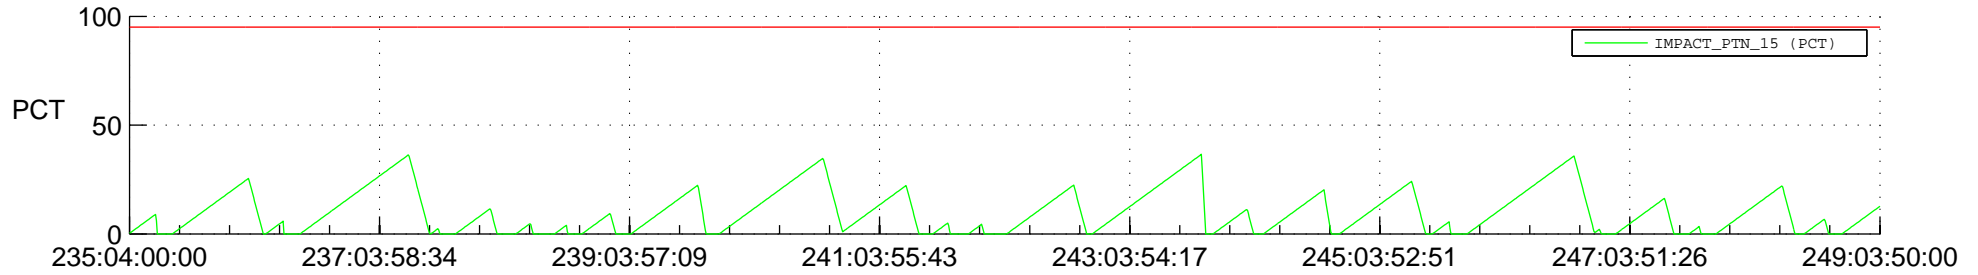

STEREO AHEAD SSR PCT Full Prediction

SWAVES_Percent_Full_Prediction

IMPACT_Percent_Full_Prediction

PLASTIC_Percent_Full_Prediction

Spacecraft_DownLink_Rate

Ground Time (2016:235:04:00:00.000 -2016:249:03:50:00.000)