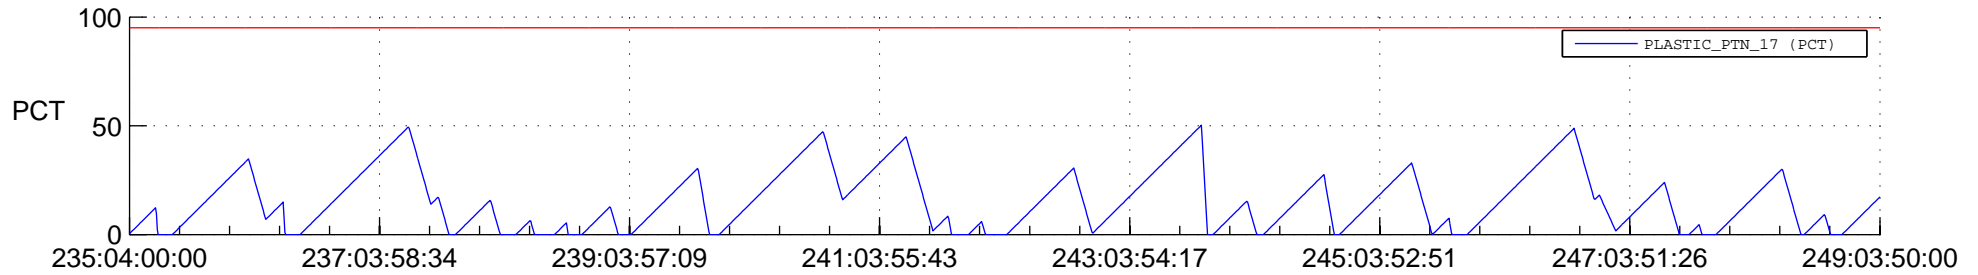

STEREO AHEAD SSR PCT Full Prediction

SWAVES_Percent_Full_Prediction

IMPACT_Percent_Full_Prediction

PLASTIC_Percent_Full_Prediction

Spacecraft_DownLink_Rate

Ground Time (2016:235:04:00:00.000 -2016:249:03:50:00.000)