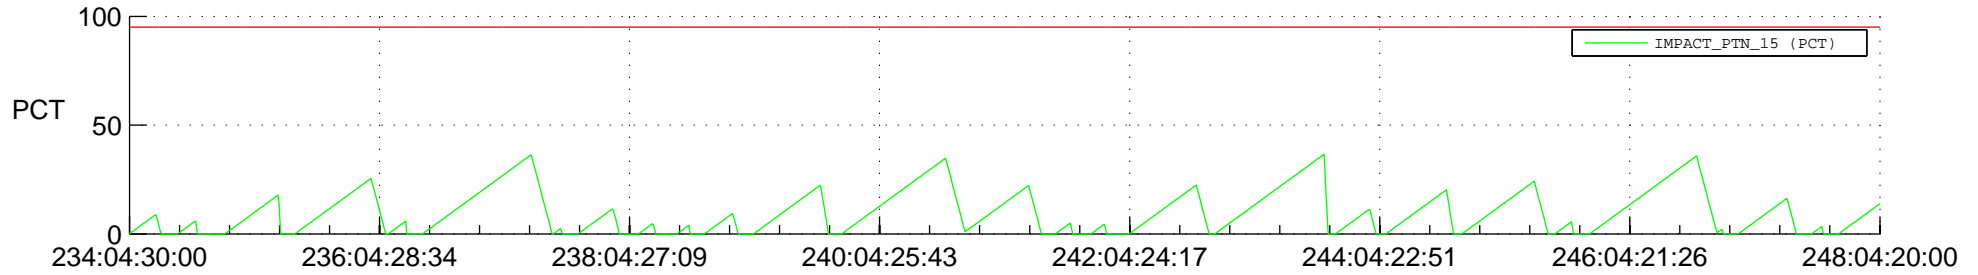

IMPACT_Percent_Full_Prediction