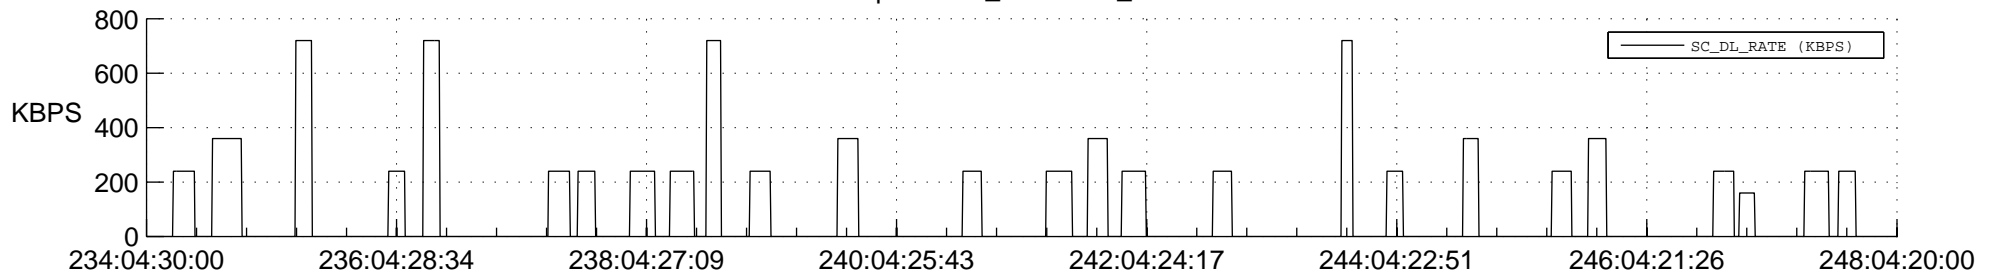

## Spacecraft\_DownLink\_Rate

Ground Time (2016:234:04:30:00.000 -2016:248:04:20:00.000)