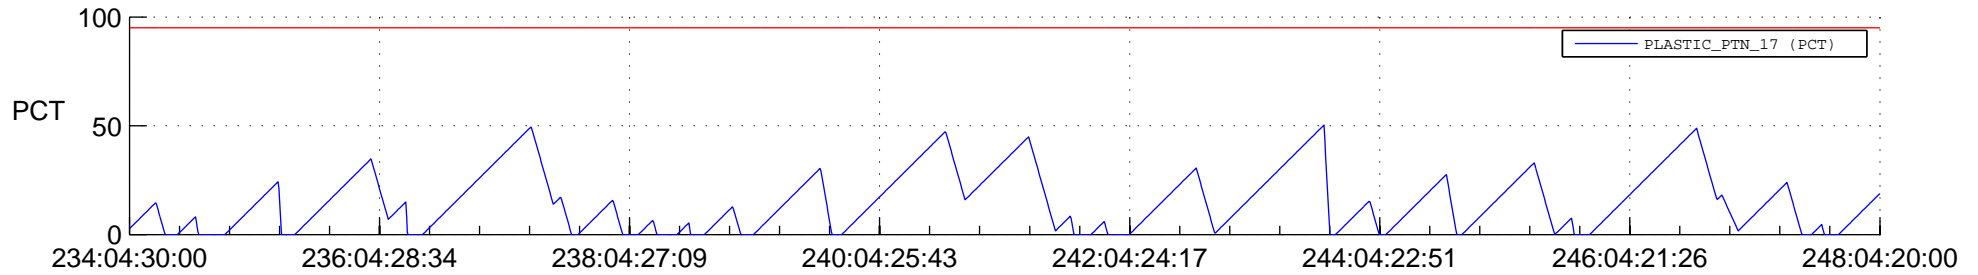

# STEREO AHEAD SSR PCT Full Prediction

## SWAVES\_Percent\_Full\_Prediction

## Spacecraft\_DownLink\_Rate

Ground Time (2016:234:04:30:00.000 -2016:248:04:20:00.000)