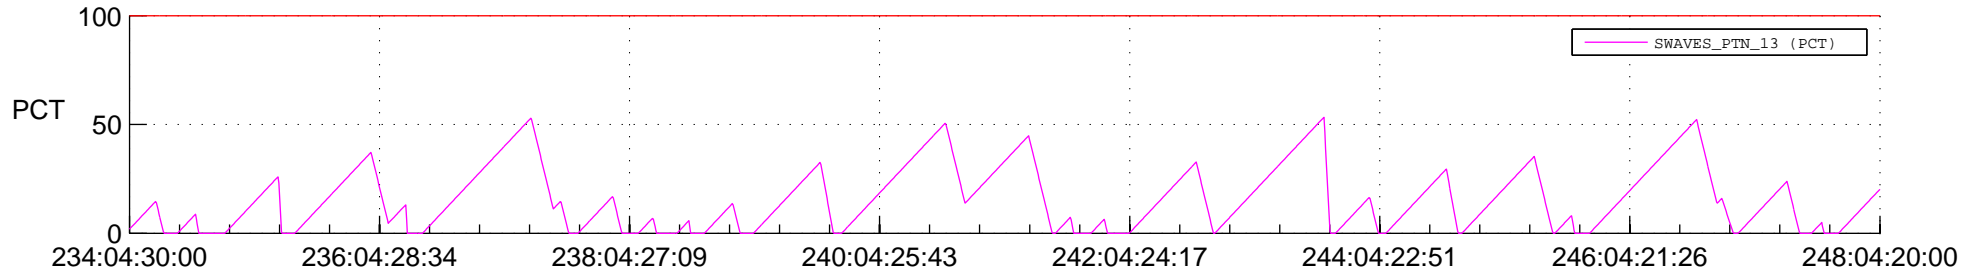

## SWAVES\_Percent\_Full\_Prediction

## Spacecraft\_DownLink\_Rate

Ground Time (2016:234:04:30:00.000 -2016:248:04:20:00.000)