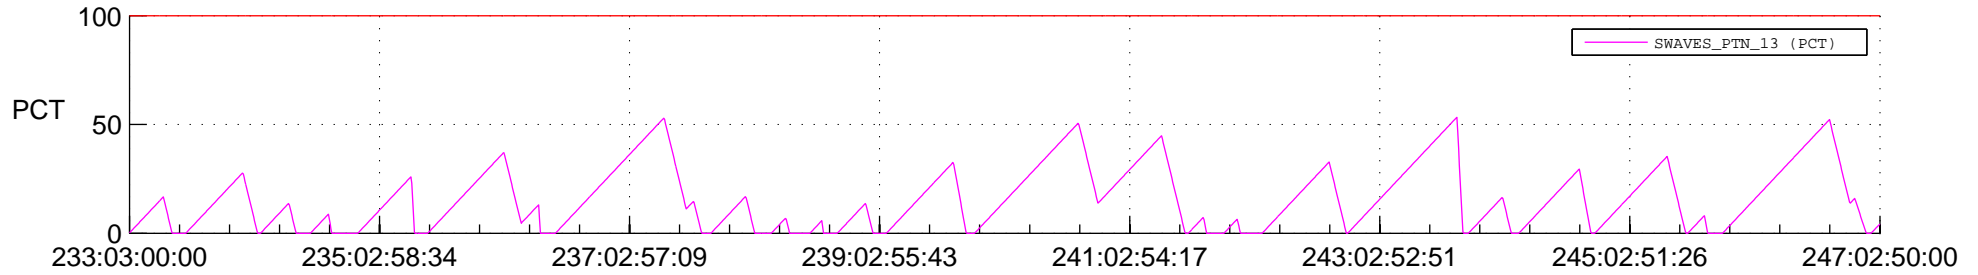

STEREO AHEAD SSR PCT Full Prediction

SWAVES_Percent_Full_Prediction

IMPACT_Percent_Full_Prediction

PLASTIC_Percent_Full_Prediction

Spacecraft_DownLink_Rate

Ground Time (2016:233:03:00:00.000 -2016:247:02:50:00.000)