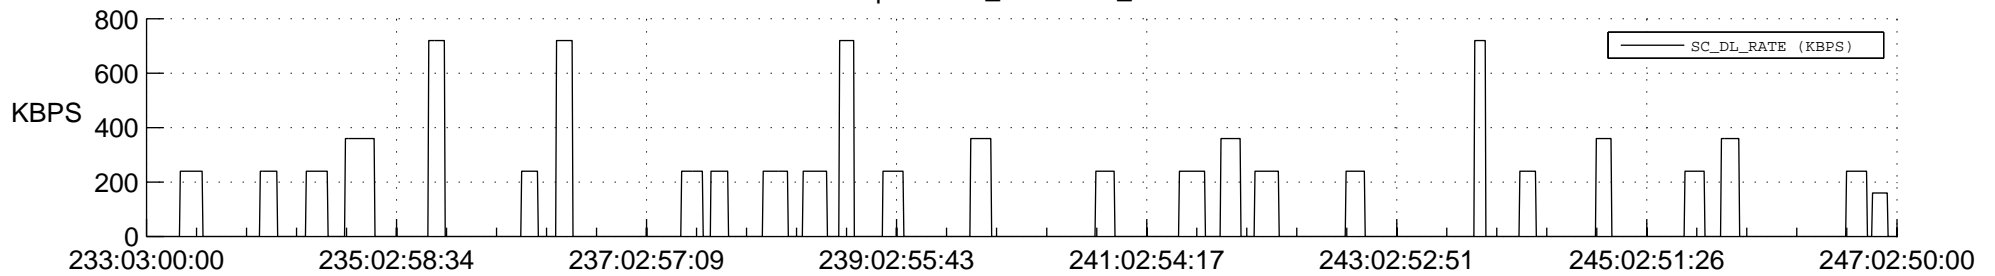

STEREO AHEAD SSR PCT Full Prediction

SWAVES_Percent_Full_Prediction

IMPACT_Percent_Full_Prediction

PLASTIC_Percent_Full_Prediction

Spacecraft_DownLink_Rate

Ground Time (2016:233:03:00:00.000 -2016:247:02:50:00.000)