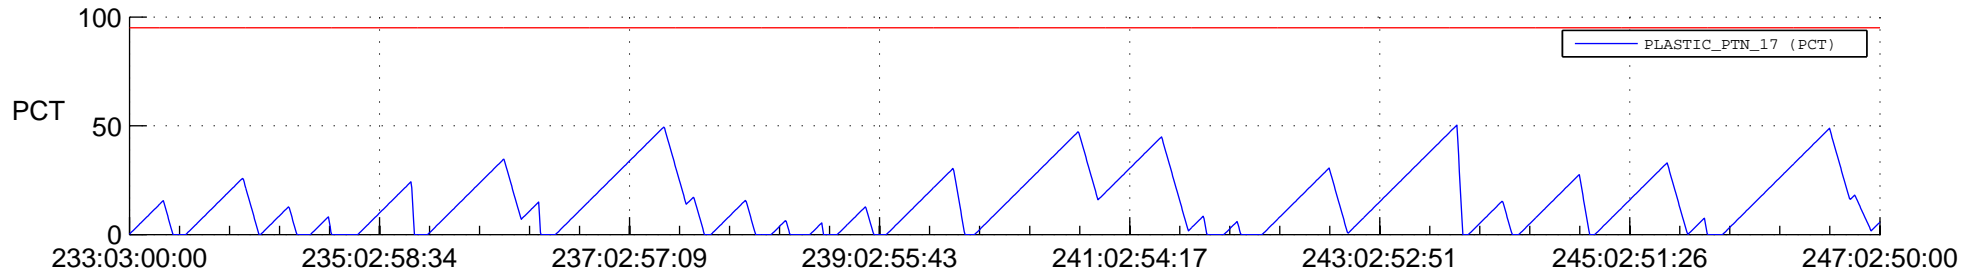

STEREO AHEAD SSR PCT Full Prediction

SWAVES_Percent_Full_Prediction

IMPACT_Percent_Full_Prediction

PLASTIC_Percent_Full_Prediction

Spacecraft_DownLink_Rate

Ground Time (2016:233:03:00:00.000 -2016:247:02:50:00.000)