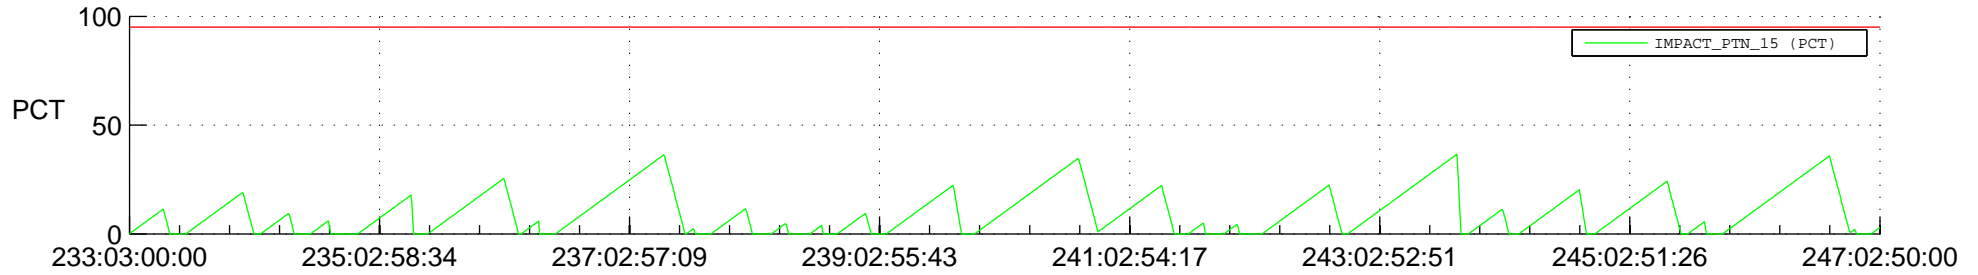

STEREO AHEAD SSR PCT Full Prediction

SWAVES_Percent_Full_Prediction

IMPACT_Percent_Full_Prediction

PLASTIC_Percent_Full_Prediction

Spacecraft_DownLink_Rate

Ground Time (2016:233:03:00:00.000 -2016:247:02:50:00.000)