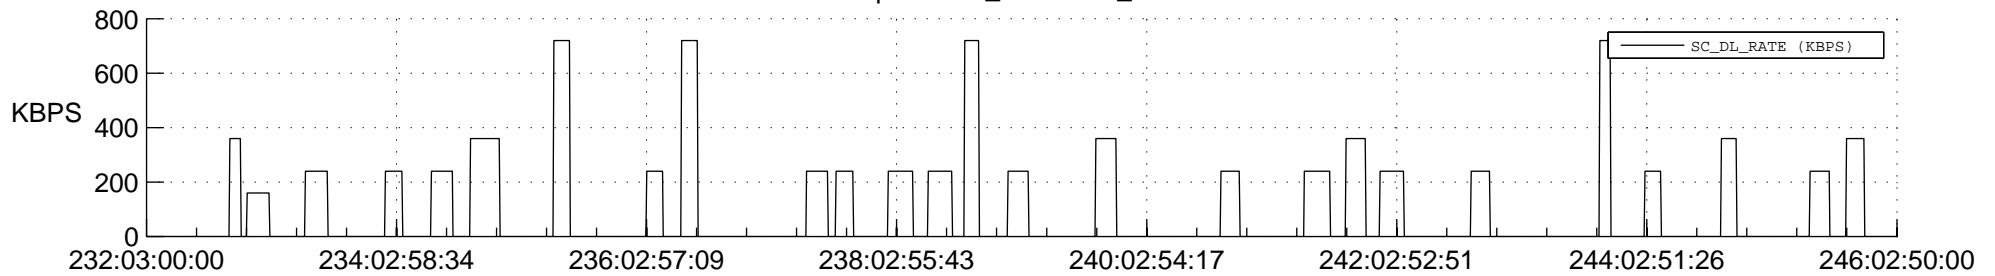

## Spacecraft\_DownLink\_Rate

Ground Time (2016:232:03:00:00.000 -2016:246:02:50:00.000)

/disks/d81/project/stereo/mops/assessment/ahead/automation/output/engdump/yesterday/ahead\_ssr\_predict\_2016\_232.csv