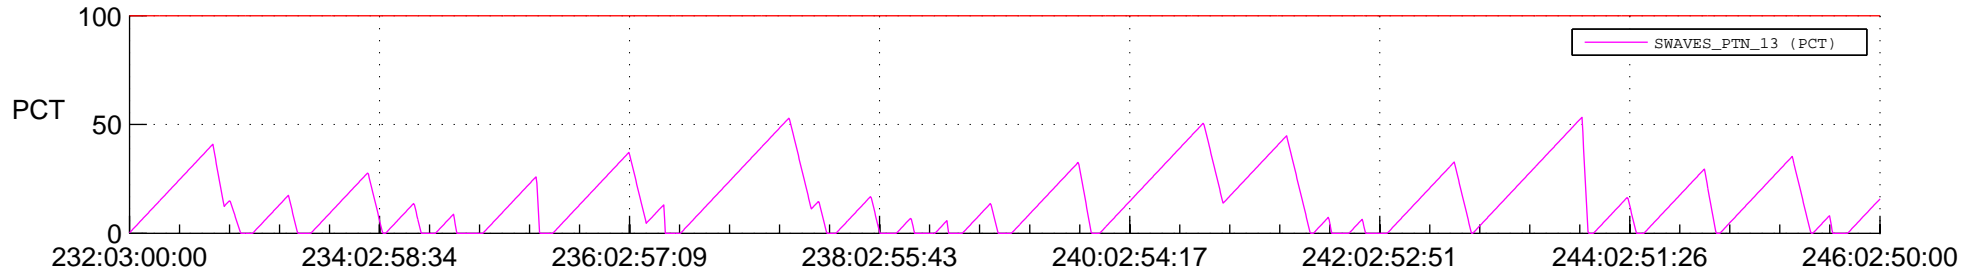

## SWAVES\_Percent\_Full\_Prediction

## Spacecraft\_DownLink\_Rate

Ground Time (2016:232:03:00:00.000 -2016:246:02:50:00.000)

/disks/d81/project/stereo/mops/assessment/ahead/automation/output/engdump/yesterday/ahead\_ssr\_predict\_2016\_232.csv