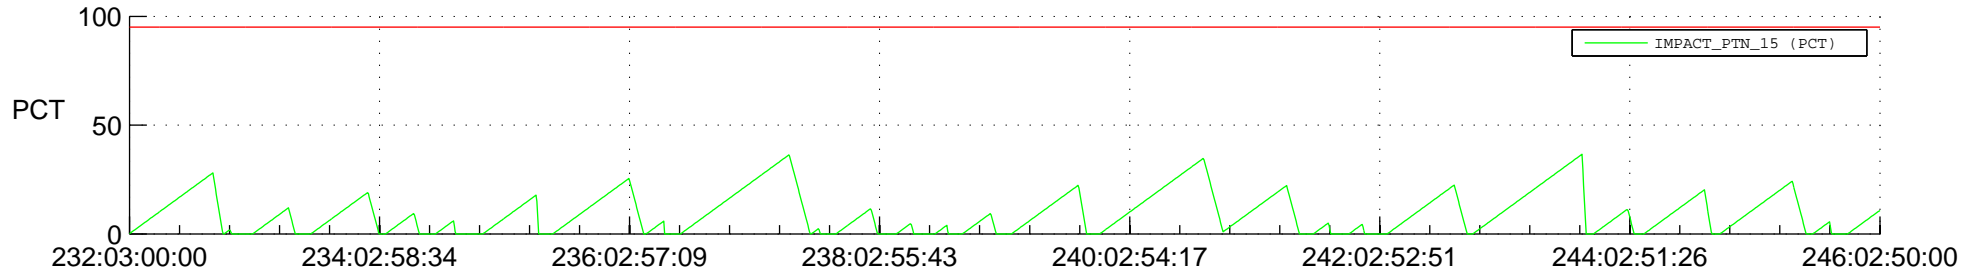

IMPACT_Percent_Full_Prediction