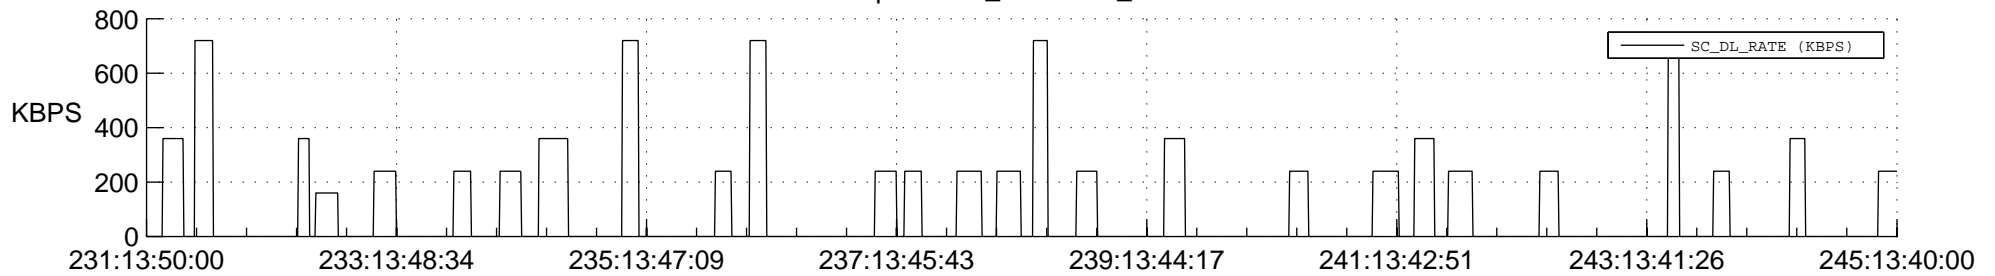

## Spacecraft\_DownLink\_Rate

Ground Time (2016:231:13:50:00.000 -2016:245:13:40:00.000)