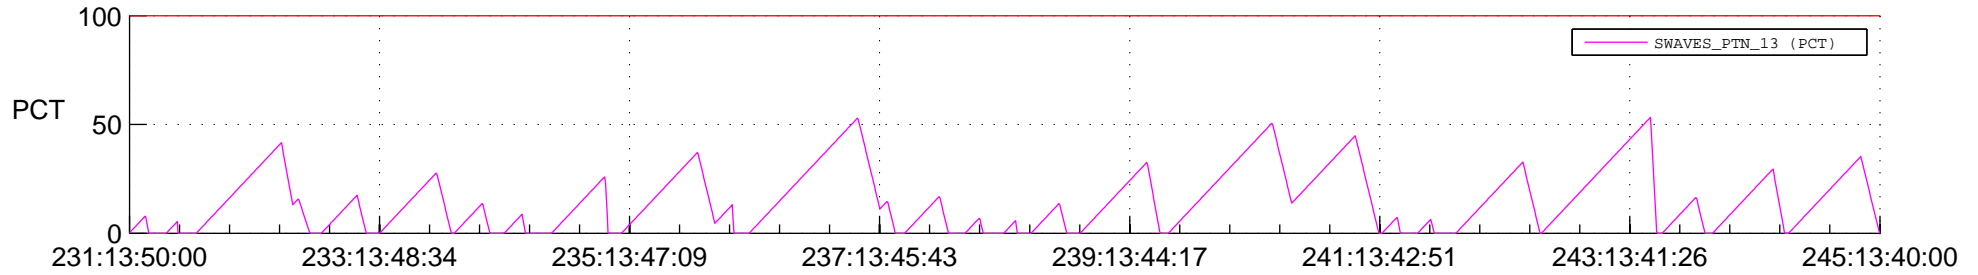

## SWAVES\_Percent\_Full\_Prediction

## Spacecraft\_DownLink\_Rate

Ground Time (2016:231:13:50:00.000 -2016:245:13:40:00.000)