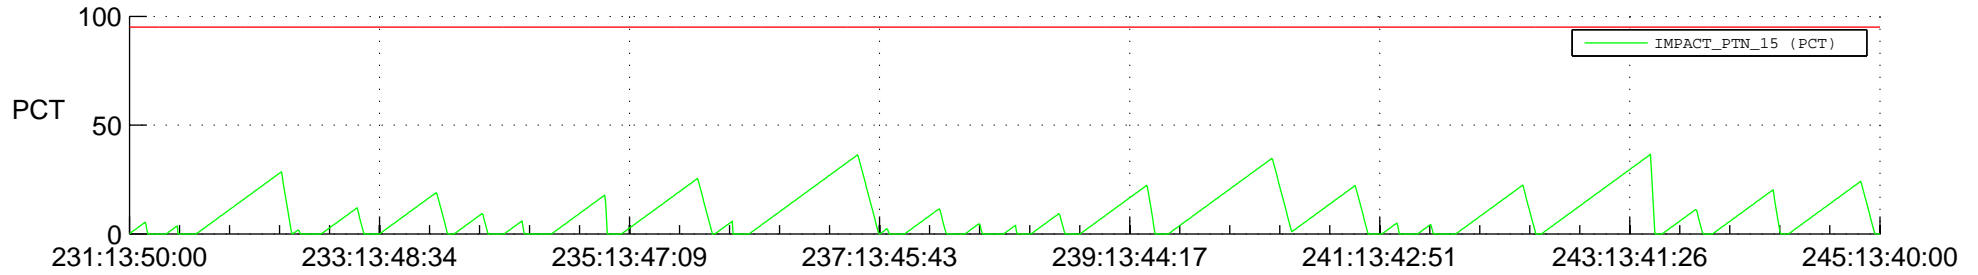

IMPACT_Percent_Full_Prediction