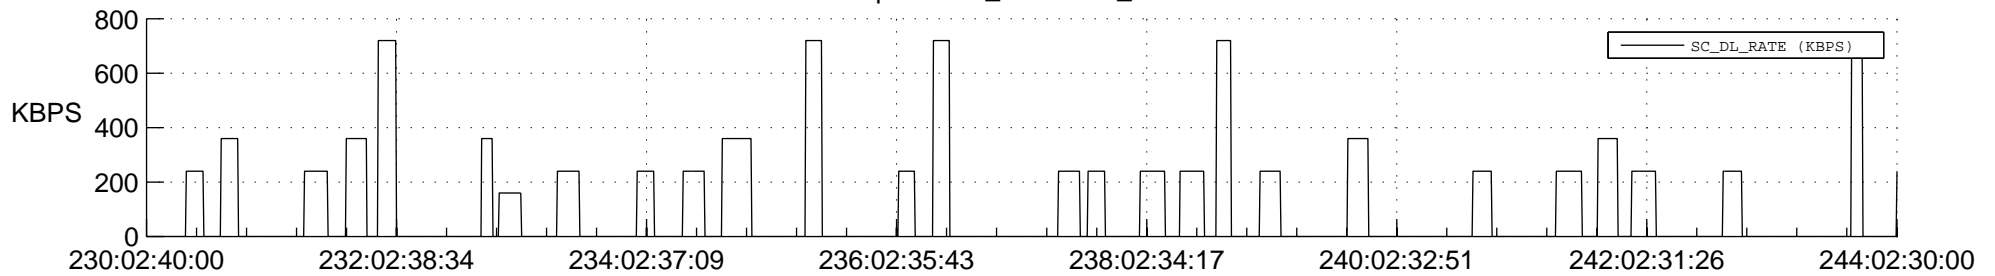

STEREO AHEAD SSR PCT Full Prediction

SWAVES_Percent_Full_Prediction

IMPACT_Percent_Full_Prediction

PLASTIC_Percent_Full_Prediction

Spacecraft_DownLink_Rate

Ground Time (2016:230:02:40:00.000 -2016:244:02:30:00.000)