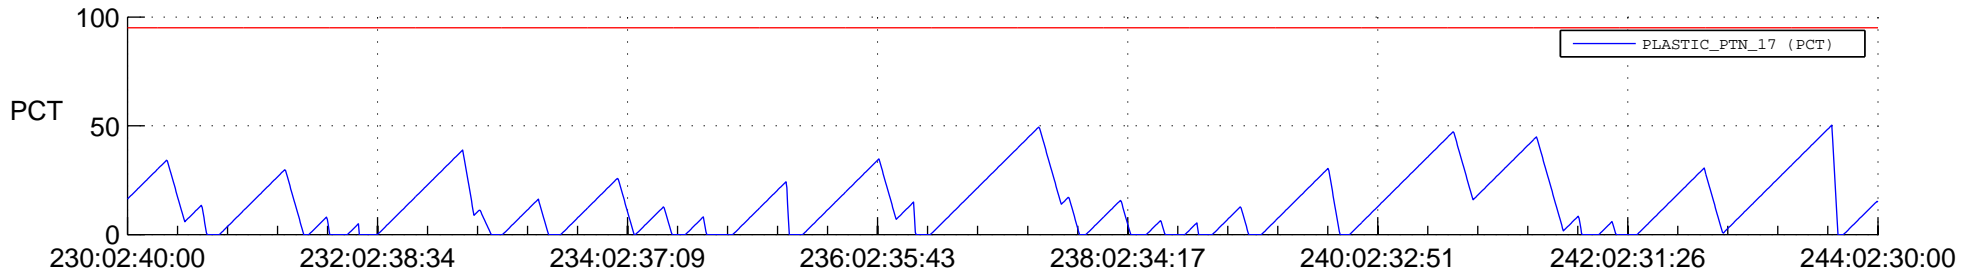

STEREO AHEAD SSR PCT Full Prediction

SWAVES_Percent_Full_Prediction

IMPACT_Percent_Full_Prediction

PLASTIC_Percent_Full_Prediction

Spacecraft_DownLink_Rate

Ground Time (2016:230:02:40:00.000 -2016:244:02:30:00.000)