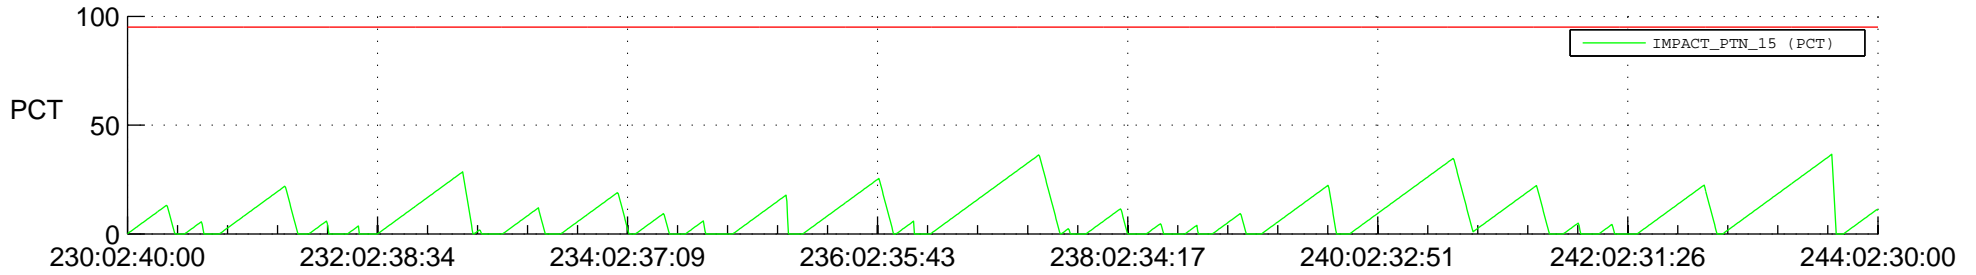

STEREO AHEAD SSR PCT Full Prediction

SWAVES_Percent_Full_Prediction

IMPACT_Percent_Full_Prediction

PLASTIC_Percent_Full_Prediction

Spacecraft_DownLink_Rate

Ground Time (2016:230:02:40:00.000 -2016:244:02:30:00.000)