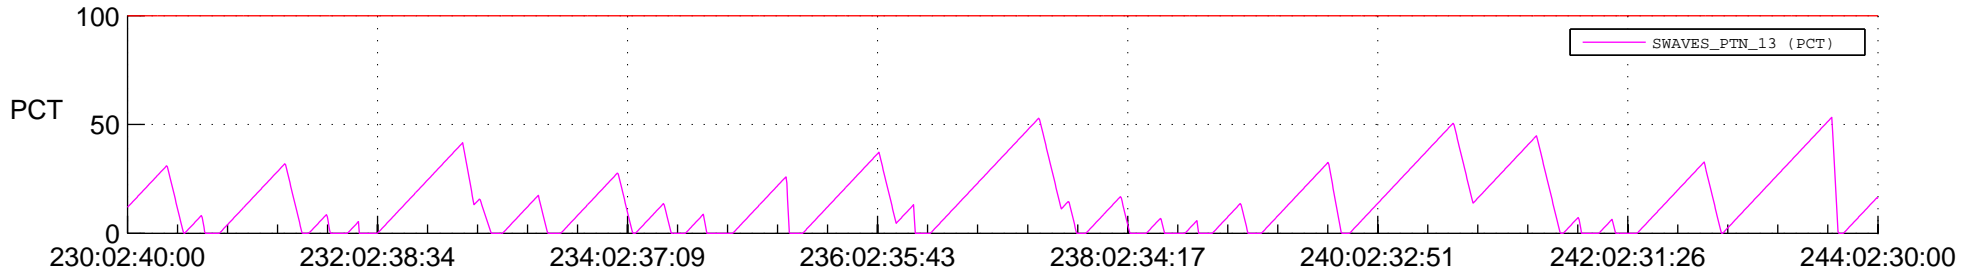

STEREO AHEAD SSR PCT Full Prediction

SWAVES_Percent_Full_Prediction

IMPACT_Percent_Full_Prediction

PLASTIC_Percent_Full_Prediction

Spacecraft_DownLink_Rate

Ground Time (2016:230:02:40:00.000 -2016:244:02:30:00.000)