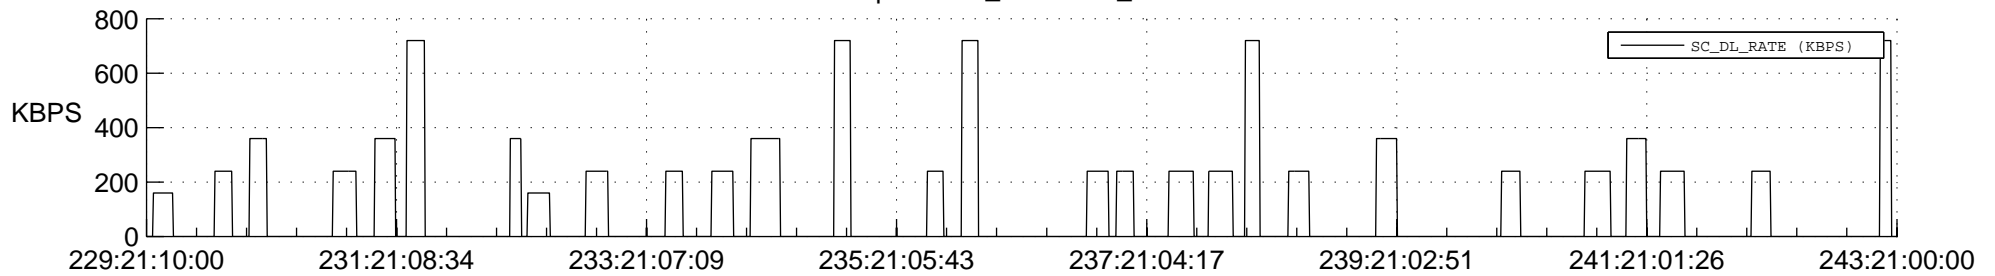

## Spacecraft\_DownLink\_Rate

Ground Time (2016:229:21:10:00.000 -2016:243:21:00:00.000)