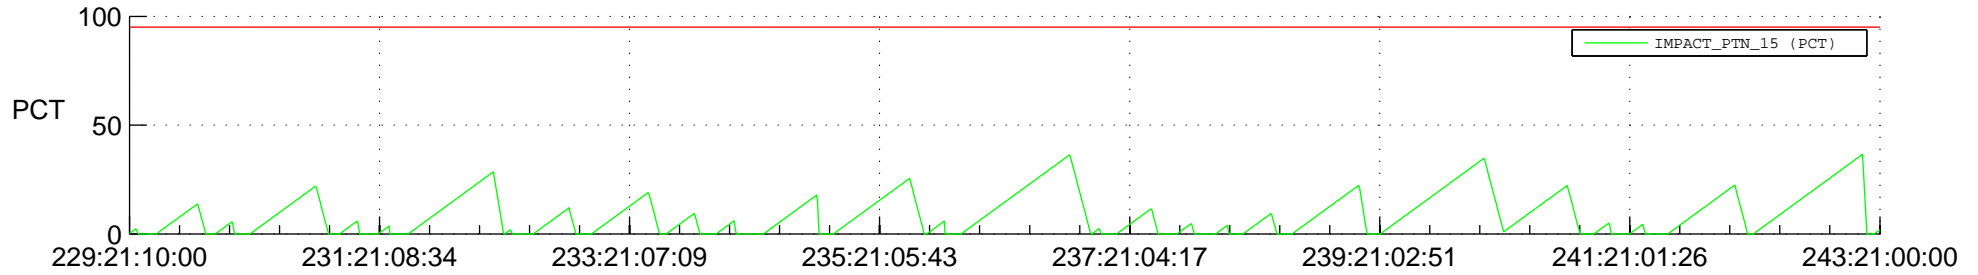

IMPACT_Percent_Full_Prediction