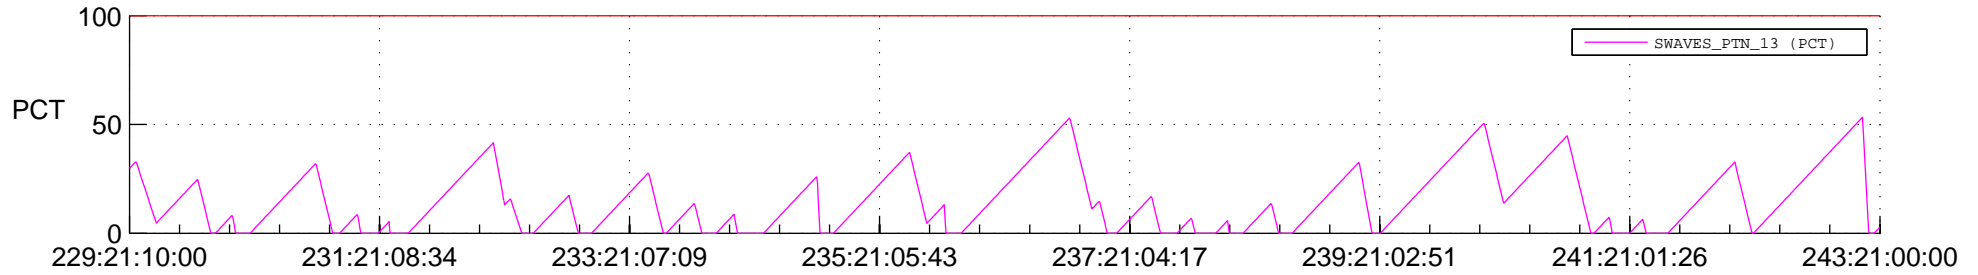

## SWAVES\_Percent\_Full\_Prediction

## Spacecraft\_DownLink\_Rate

Ground Time (2016:229:21:10:00.000 -2016:243:21:00:00.000)