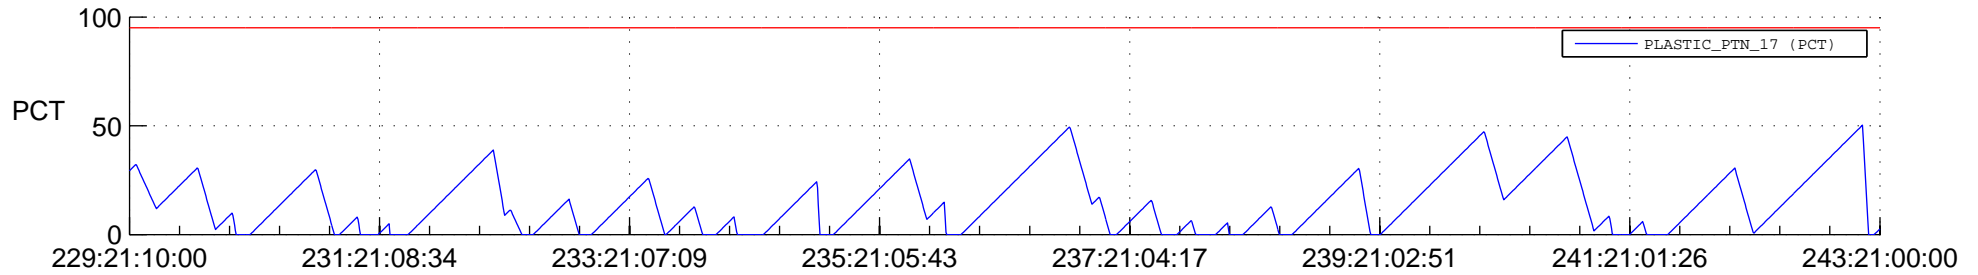

PLASTIC_Percent_Full_Prediction