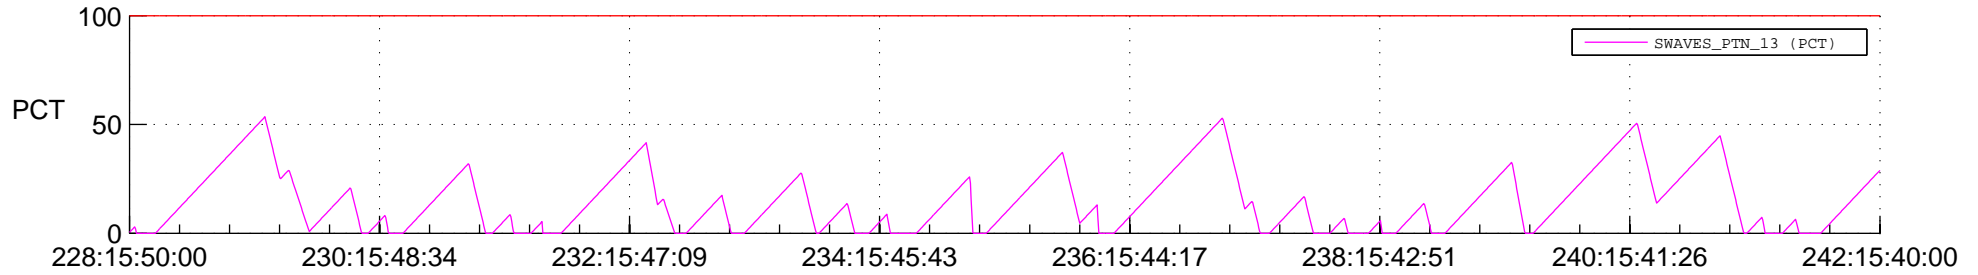

STEREO AHEAD SSR PCT Full Prediction

SWAVES_Percent_Full_Prediction

IMPACT_Percent_Full_Prediction

PLASTIC_Percent_Full_Prediction

Spacecraft_DownLink_Rate

Ground Time (2016:228:15:50:00.000 -2016:242:15:40:00.000)