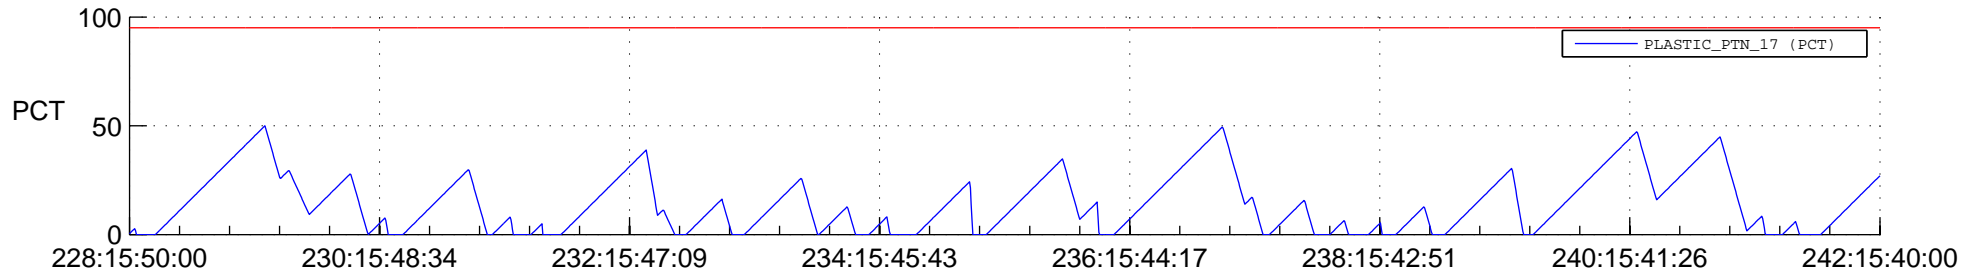

STEREO AHEAD SSR PCT Full Prediction

SWAVES_Percent_Full_Prediction

IMPACT_Percent_Full_Prediction

PLASTIC_Percent_Full_Prediction

Spacecraft_DownLink_Rate

Ground Time (2016:228:15:50:00.000 -2016:242:15:40:00.000)