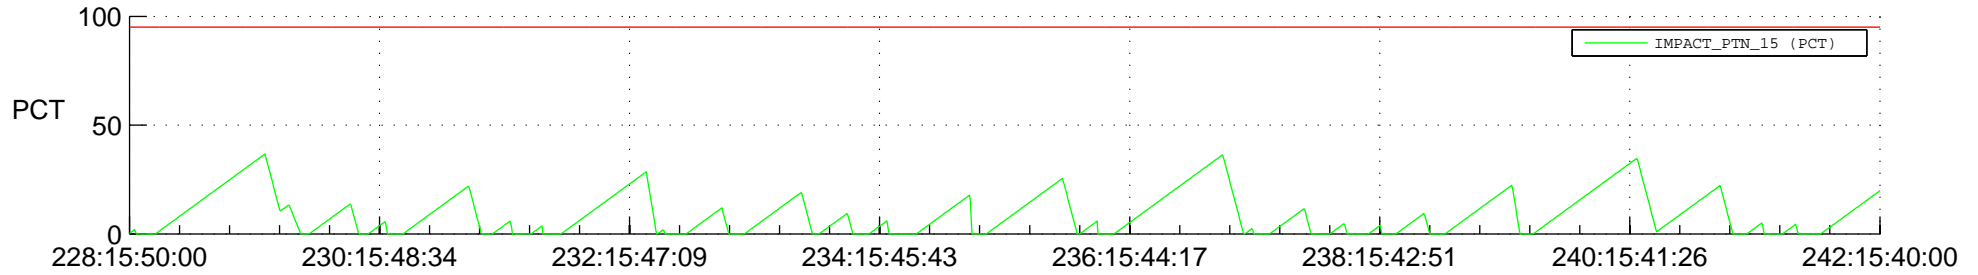

STEREO AHEAD SSR PCT Full Prediction

SWAVES_Percent_Full_Prediction

IMPACT_Percent_Full_Prediction

PLASTIC_Percent_Full_Prediction

Spacecraft_DownLink_Rate

Ground Time (2016:228:15:50:00.000 -2016:242:15:40:00.000)