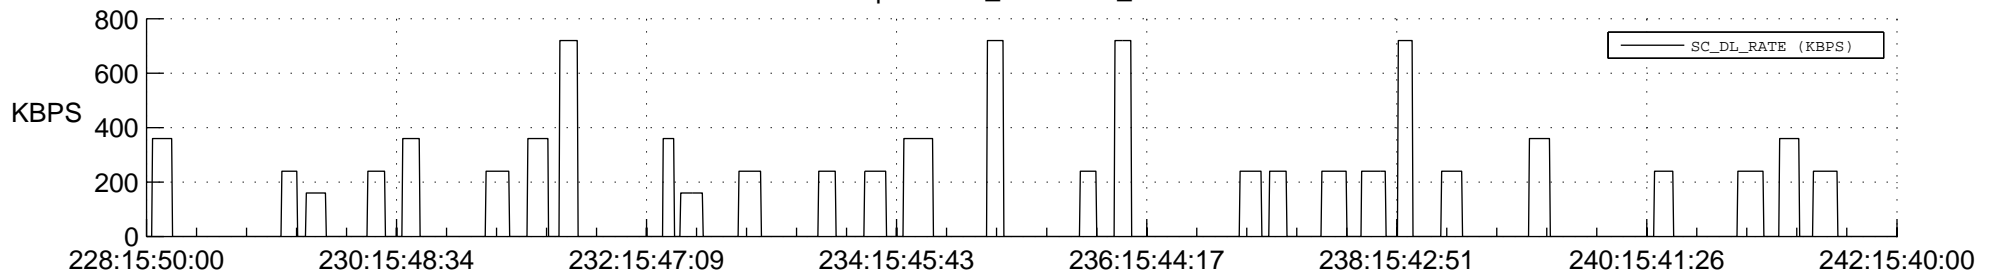

STEREO AHEAD SSR PCT Full Prediction

SWAVES_Percent_Full_Prediction

IMPACT_Percent_Full_Prediction

PLASTIC_Percent_Full_Prediction

Spacecraft_DownLink_Rate

Ground Time (2016:228:15:50:00.000 -2016:242:15:40:00.000)