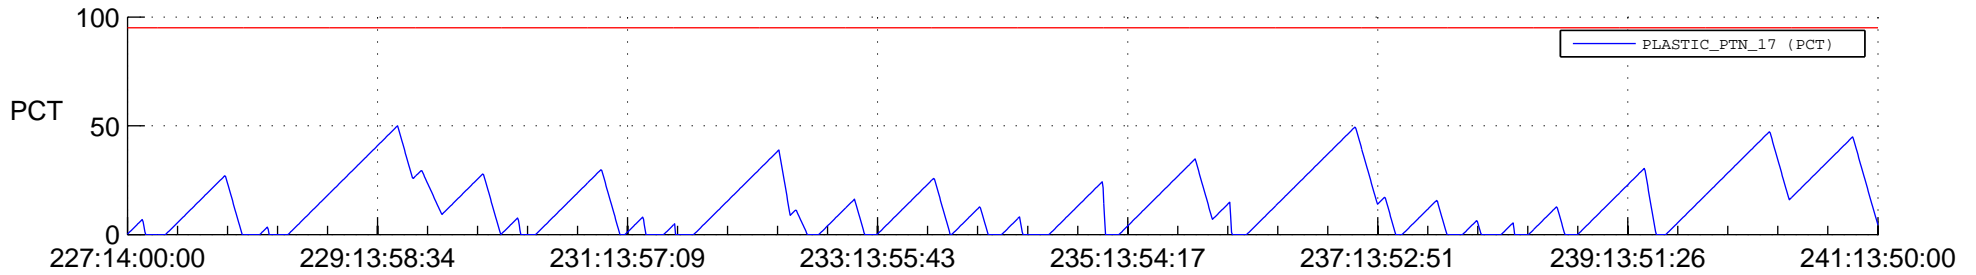

# STEREO AHEAD SSR PCT Full Prediction

## SWAVES\_Percent\_Full\_Prediction

## Spacecraft\_DownLink\_Rate

Ground Time (2016:227:14:00:00.000 -2016:241:13:50:00.000)