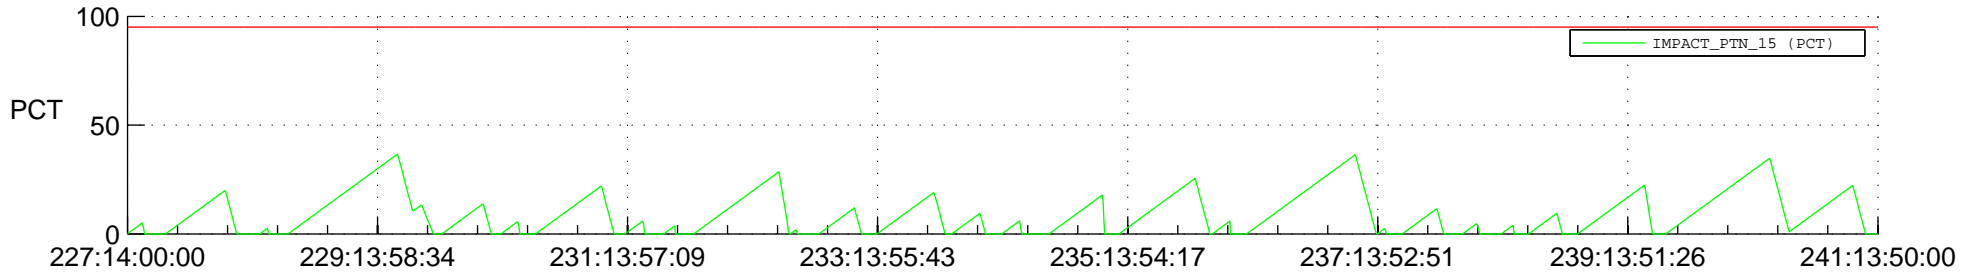

IMPACT_Percent_Full_Prediction