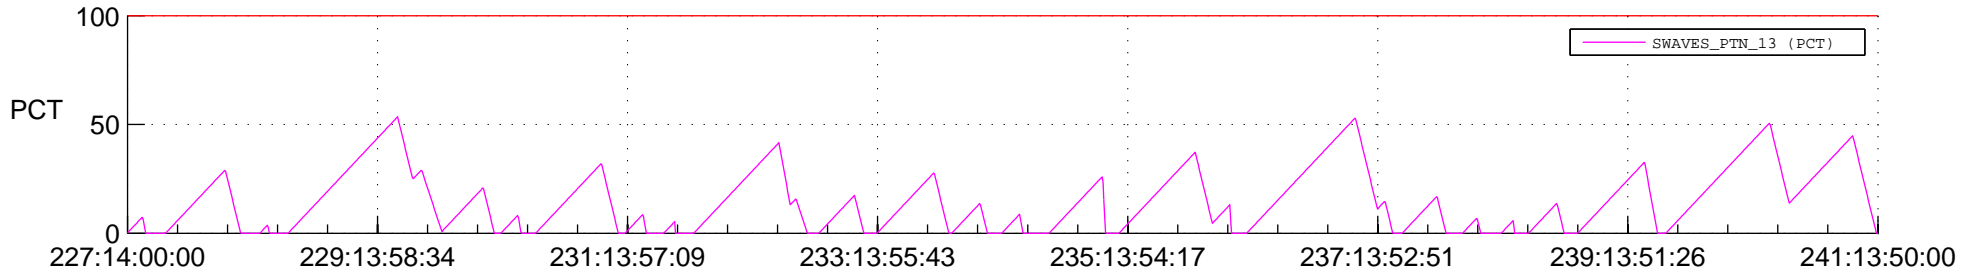

## SWAVES\_Percent\_Full\_Prediction

## Spacecraft\_DownLink\_Rate

Ground Time (2016:227:14:00:00.000 -2016:241:13:50:00.000)