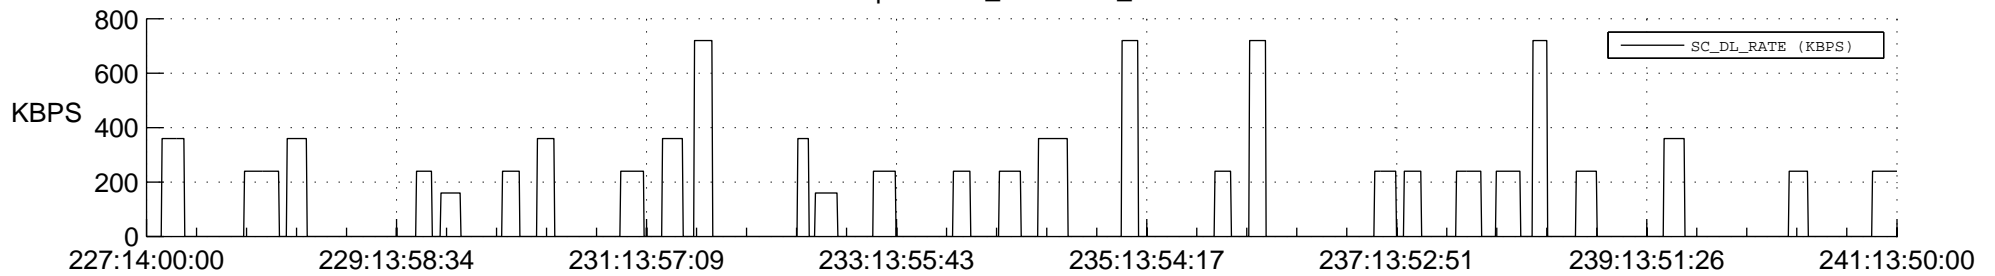

## Spacecraft\_DownLink\_Rate

Ground Time (2016:227:14:00:00.000 -2016:241:13:50:00.000)