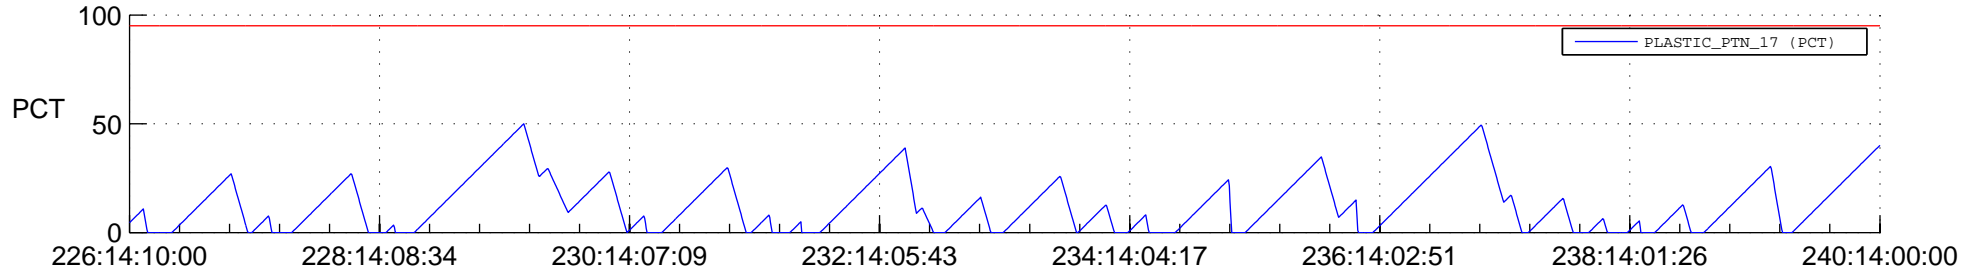

STEREO AHEAD SSR PCT Full Prediction

SWAVES_Percent_Full_Prediction

IMPACT_Percent_Full_Prediction

PLASTIC_Percent_Full_Prediction

Spacecraft_DownLink_Rate

Ground Time (2016:226:14:10:00.000 -2016:240:14:00:00.000)