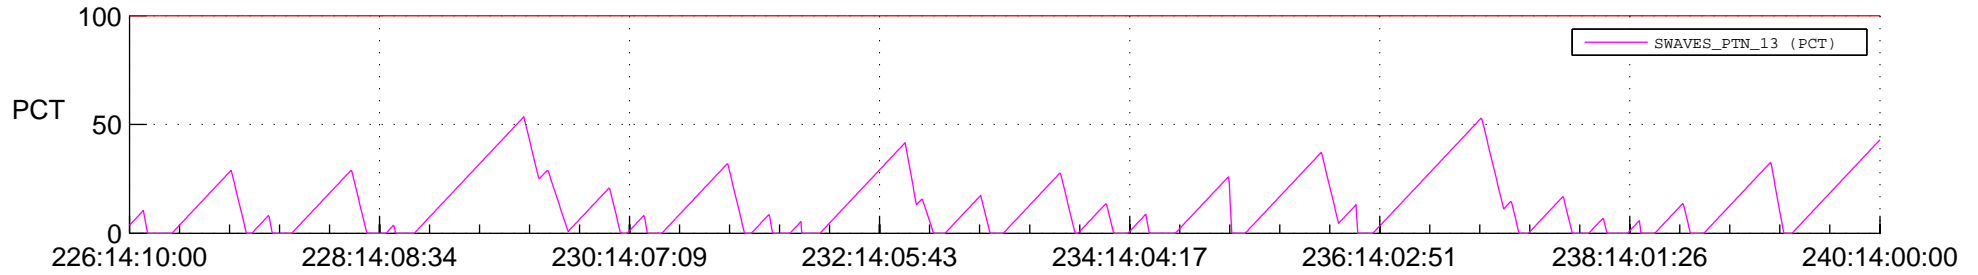

STEREO AHEAD SSR PCT Full Prediction

SWAVES_Percent_Full_Prediction

IMPACT_Percent_Full_Prediction

PLASTIC_Percent_Full_Prediction

Spacecraft_DownLink_Rate

Ground Time (2016:226:14:10:00.000 -2016:240:14:00:00.000)