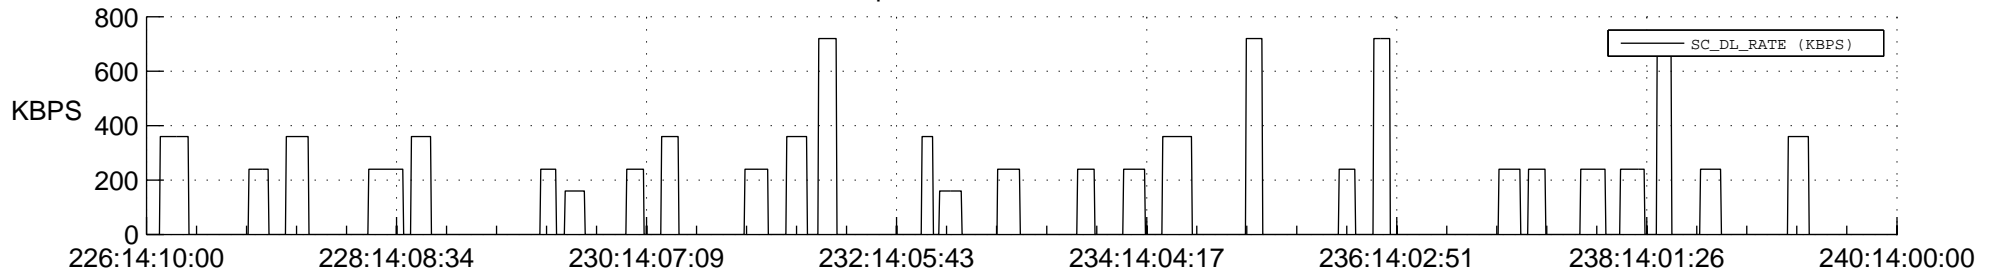

STEREO AHEAD SSR PCT Full Prediction

SWAVES_Percent_Full_Prediction

IMPACT_Percent_Full_Prediction

PLASTIC_Percent_Full_Prediction

Spacecraft_DownLink_Rate

Ground Time (2016:226:14:10:00.000 -2016:240:14:00:00.000)