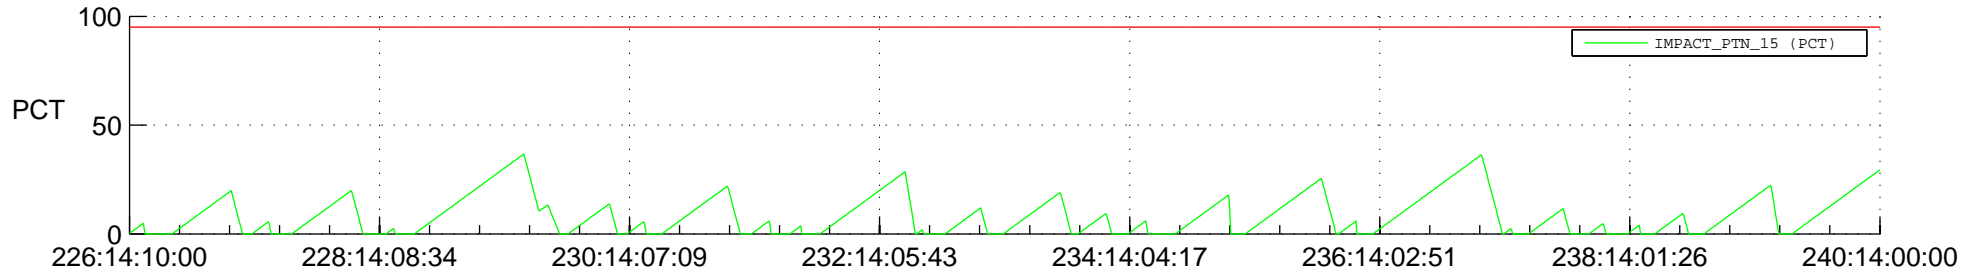

STEREO AHEAD SSR PCT Full Prediction

SWAVES_Percent_Full_Prediction

IMPACT_Percent_Full_Prediction

PLASTIC_Percent_Full_Prediction

Spacecraft_DownLink_Rate

Ground Time (2016:226:14:10:00.000 -2016:240:14:00:00.000)