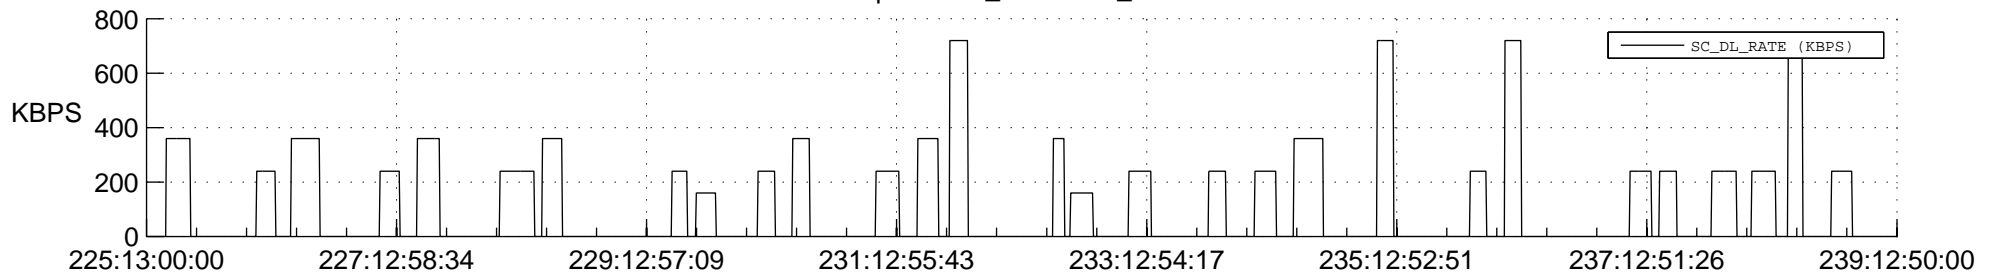

## Spacecraft\_DownLink\_Rate

Ground Time (2016:225:13:00:00.000 -2016:239:12:50:00.000)