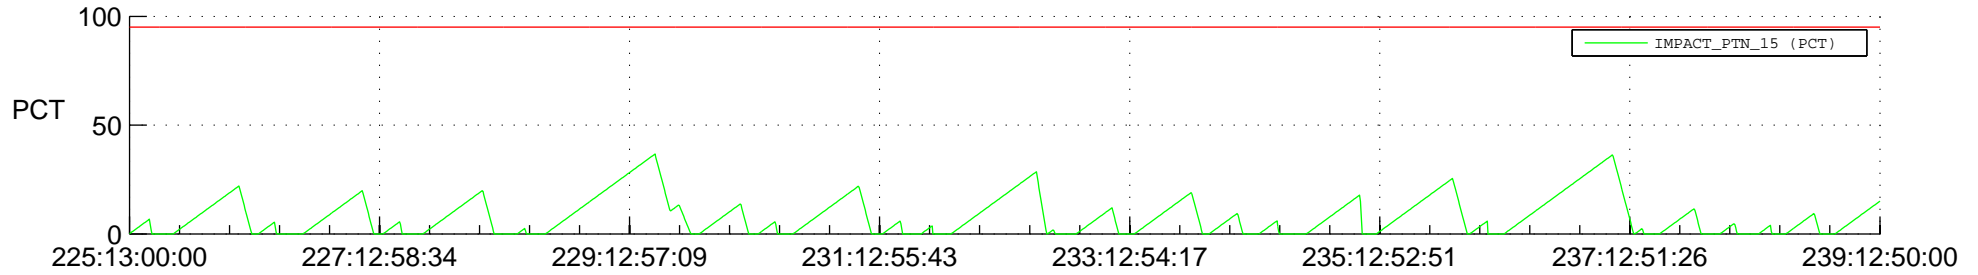

IMPACT_Percent_Full_Prediction