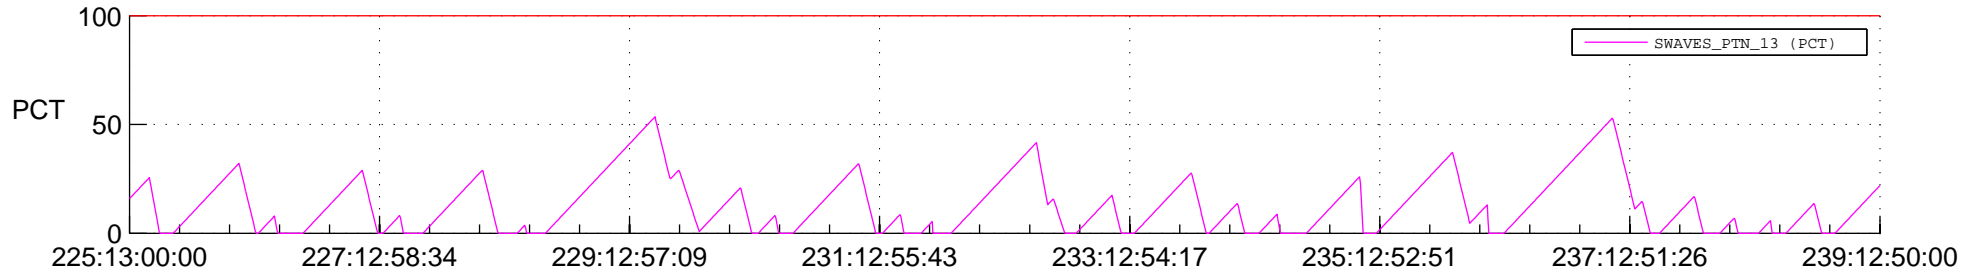

## SWAVES\_Percent\_Full\_Prediction

## Spacecraft\_DownLink\_Rate

Ground Time (2016:225:13:00:00.000 -2016:239:12:50:00.000)