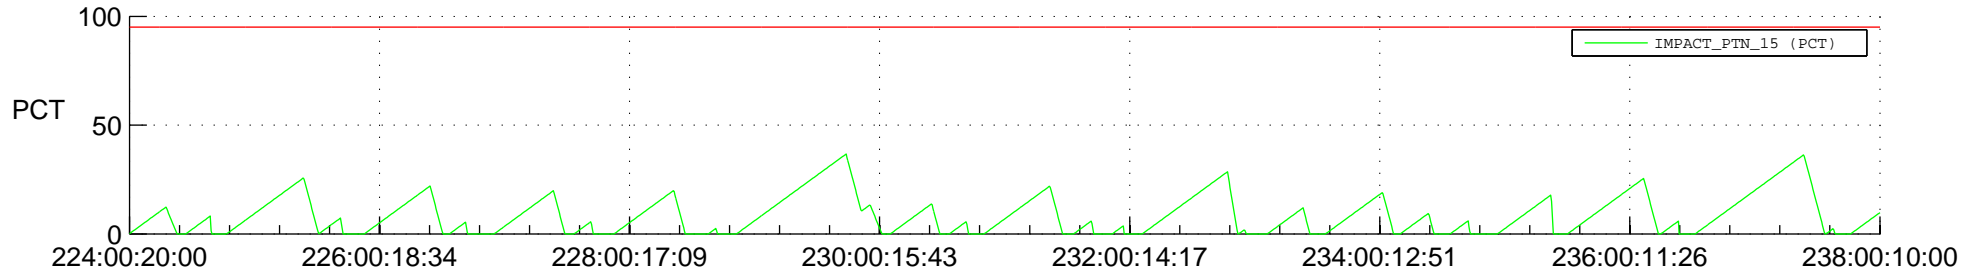

STEREO AHEAD SSR PCT Full Prediction

SWAVES_Percent_Full_Prediction

IMPACT_Percent_Full_Prediction

PLASTIC_Percent_Full_Prediction

Spacecraft_DownLink_Rate

Ground Time (2016:224:00:20:00.000 -2016:238:00:10:00.000)