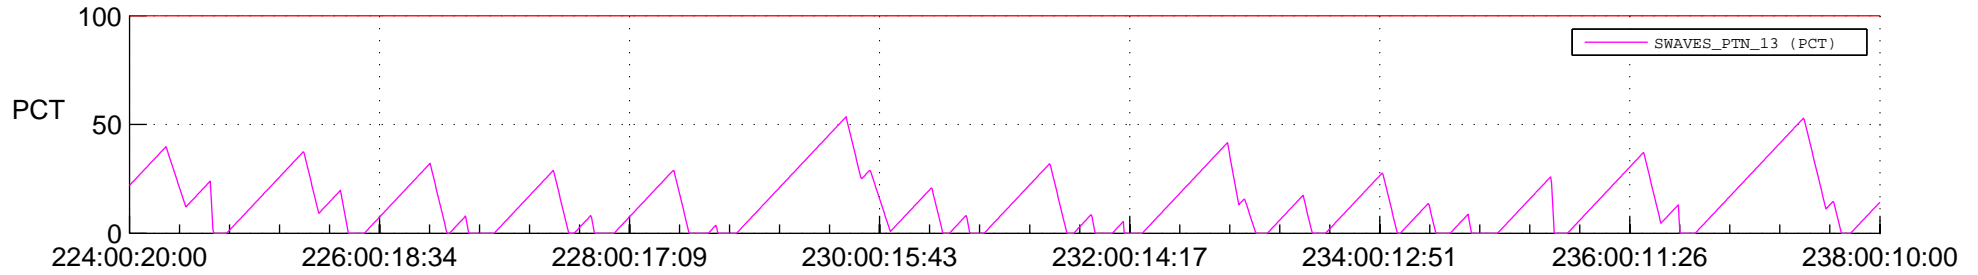

STEREO AHEAD SSR PCT Full Prediction

SWAVES_Percent_Full_Prediction

IMPACT_Percent_Full_Prediction

PLASTIC_Percent_Full_Prediction

Spacecraft_DownLink_Rate

Ground Time (2016:224:00:20:00.000 -2016:238:00:10:00.000)