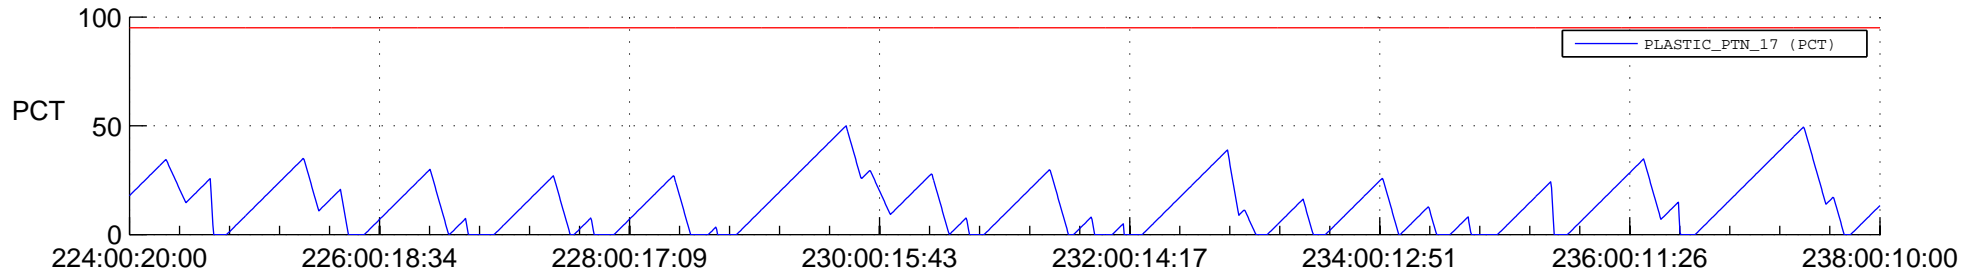

STEREO AHEAD SSR PCT Full Prediction

SWAVES_Percent_Full_Prediction

IMPACT_Percent_Full_Prediction

PLASTIC_Percent_Full_Prediction

Spacecraft_DownLink_Rate

Ground Time (2016:224:00:20:00.000 -2016:238:00:10:00.000)