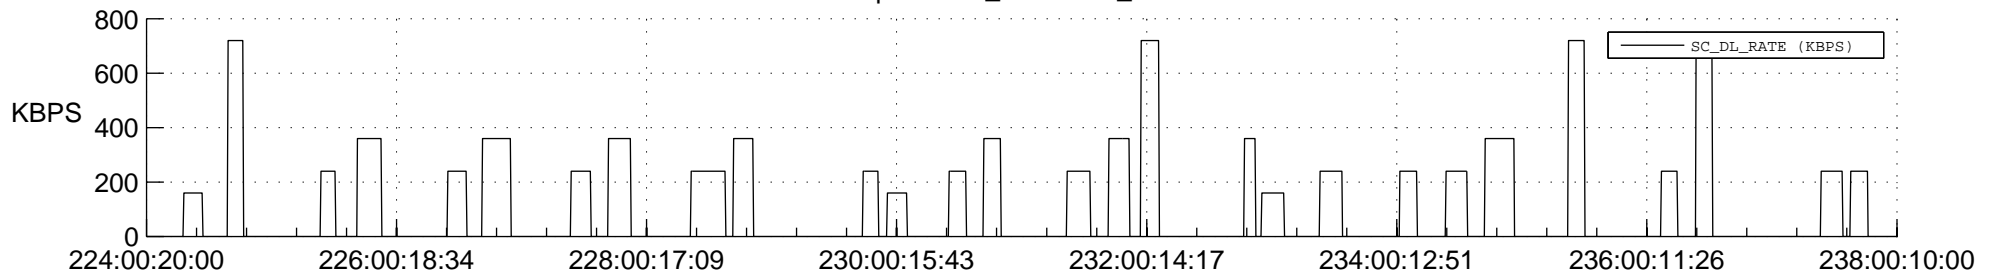

STEREO AHEAD SSR PCT Full Prediction

SWAVES_Percent_Full_Prediction

IMPACT_Percent_Full_Prediction

PLASTIC_Percent_Full_Prediction

Spacecraft_DownLink_Rate

Ground Time (2016:224:00:20:00.000 -2016:238:00:10:00.000)