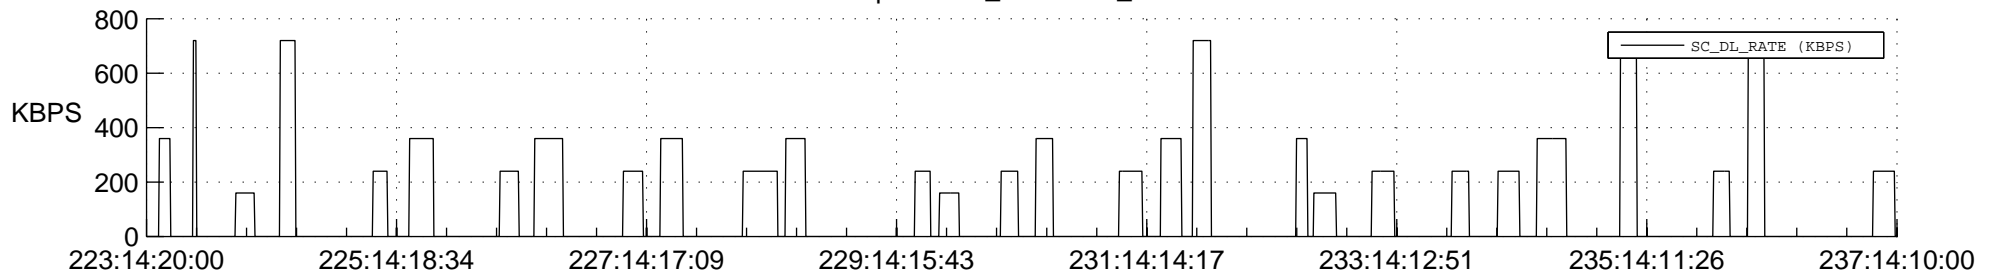

STEREO AHEAD SSR PCT Full Prediction

SWAVES_Percent_Full_Prediction

IMPACT_Percent_Full_Prediction

PLASTIC_Percent_Full_Prediction

Spacecraft_DownLink_Rate

Ground Time (2016:223:14:20:00.000 -2016:237:14:10:00.000)