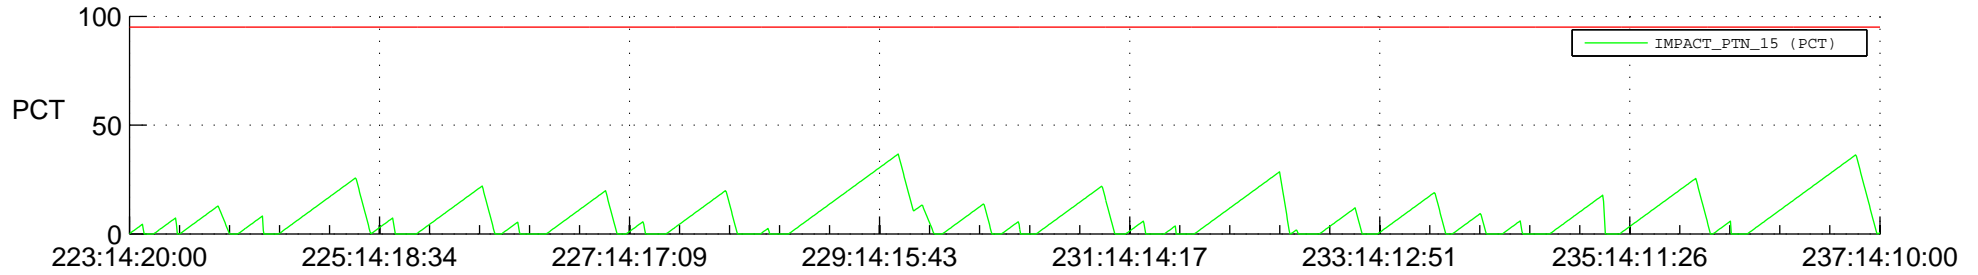

STEREO AHEAD SSR PCT Full Prediction

SWAVES_Percent_Full_Prediction

IMPACT_Percent_Full_Prediction

PLASTIC_Percent_Full_Prediction

Spacecraft_DownLink_Rate

Ground Time (2016:223:14:20:00.000 -2016:237:14:10:00.000)