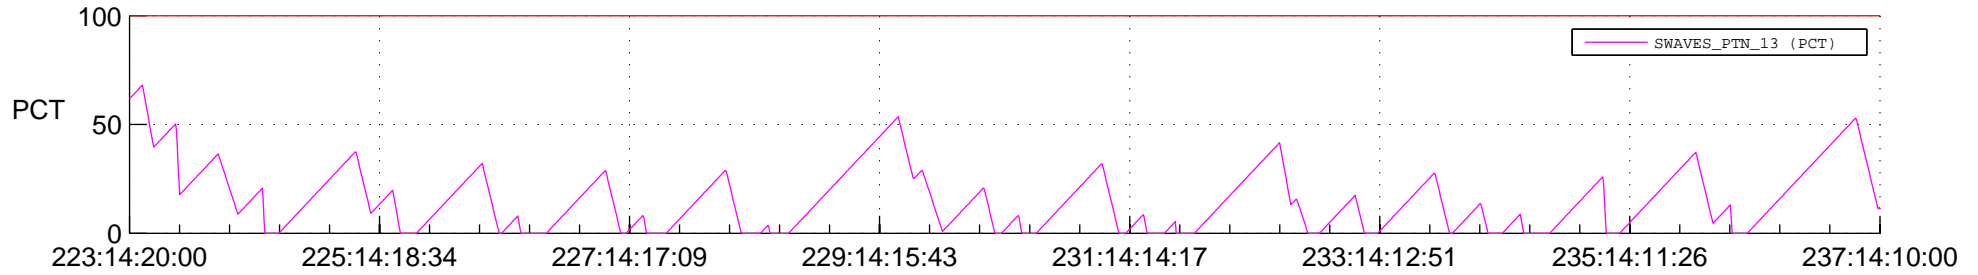

STEREO AHEAD SSR PCT Full Prediction

SWAVES_Percent_Full_Prediction

IMPACT_Percent_Full_Prediction

PLASTIC_Percent_Full_Prediction

Spacecraft_DownLink_Rate

Ground Time (2016:223:14:20:00.000 -2016:237:14:10:00.000)