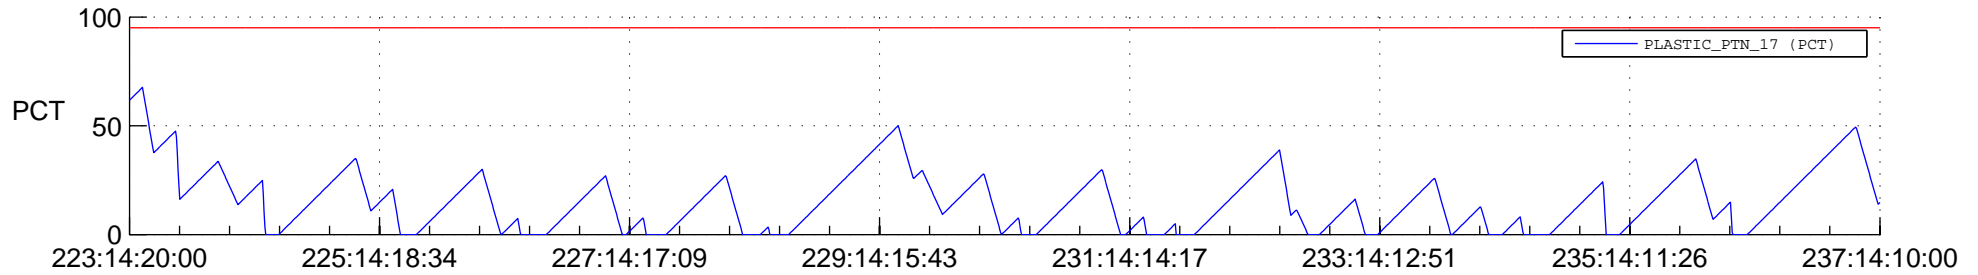

STEREO AHEAD SSR PCT Full Prediction

SWAVES_Percent_Full_Prediction

IMPACT_Percent_Full_Prediction

PLASTIC_Percent_Full_Prediction

Spacecraft_DownLink_Rate

Ground Time (2016:223:14:20:00.000 -2016:237:14:10:00.000)