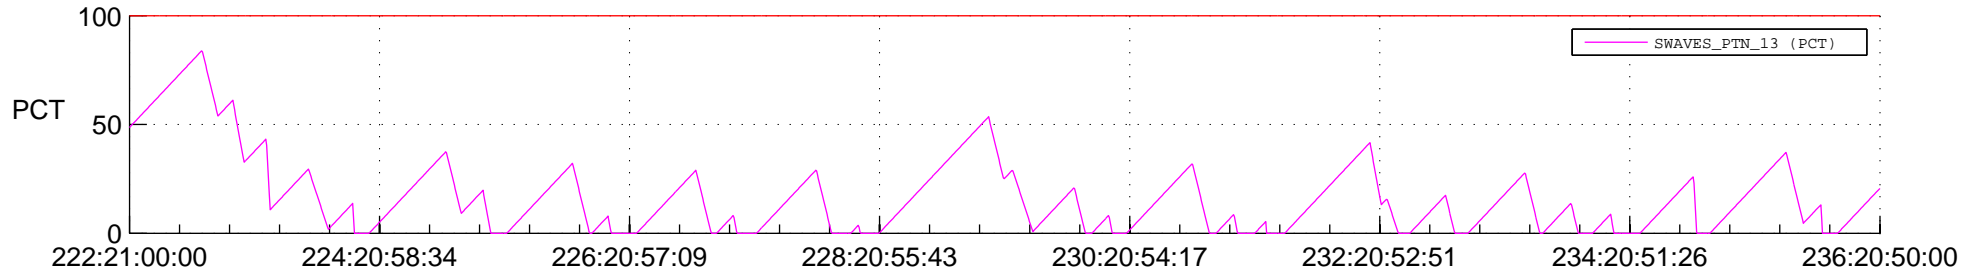

STEREO AHEAD SSR PCT Full Prediction

SWAVES_Percent_Full_Prediction

IMPACT_Percent_Full_Prediction

PLASTIC_Percent_Full_Prediction

Spacecraft_DownLink_Rate

Ground Time (2016:222:21:00:00.000 -2016:236:20:50:00.000)