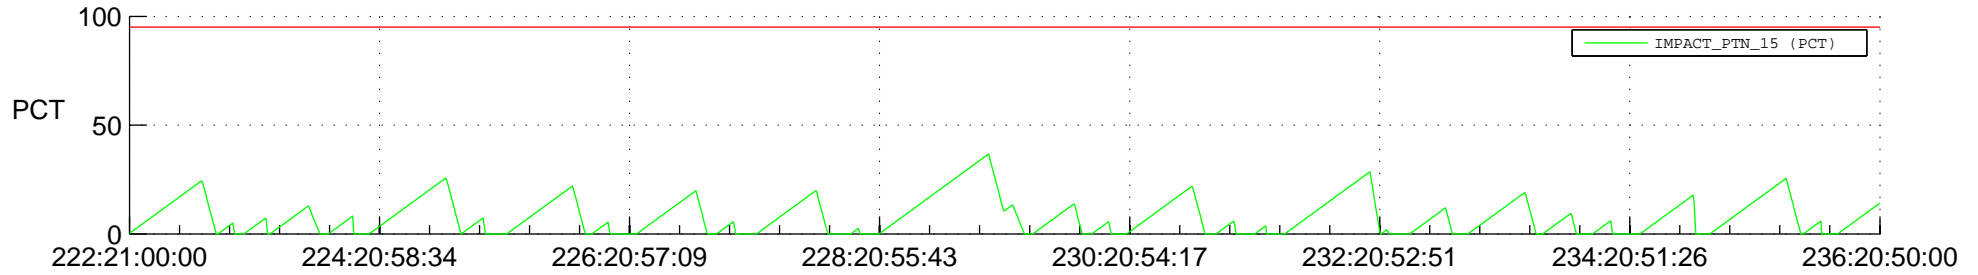

STEREO AHEAD SSR PCT Full Prediction

SWAVES_Percent_Full_Prediction

IMPACT_Percent_Full_Prediction

PLASTIC_Percent_Full_Prediction

Spacecraft_DownLink_Rate

Ground Time (2016:222:21:00:00.000 -2016:236:20:50:00.000)