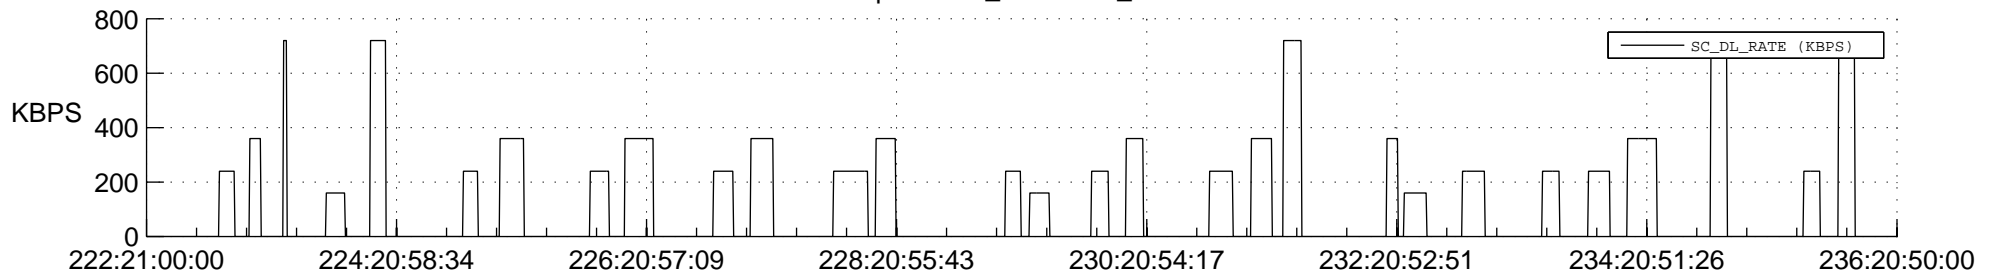

STEREO AHEAD SSR PCT Full Prediction

SWAVES_Percent_Full_Prediction

IMPACT_Percent_Full_Prediction

PLASTIC_Percent_Full_Prediction

Spacecraft_DownLink_Rate

Ground Time (2016:222:21:00:00.000 -2016:236:20:50:00.000)