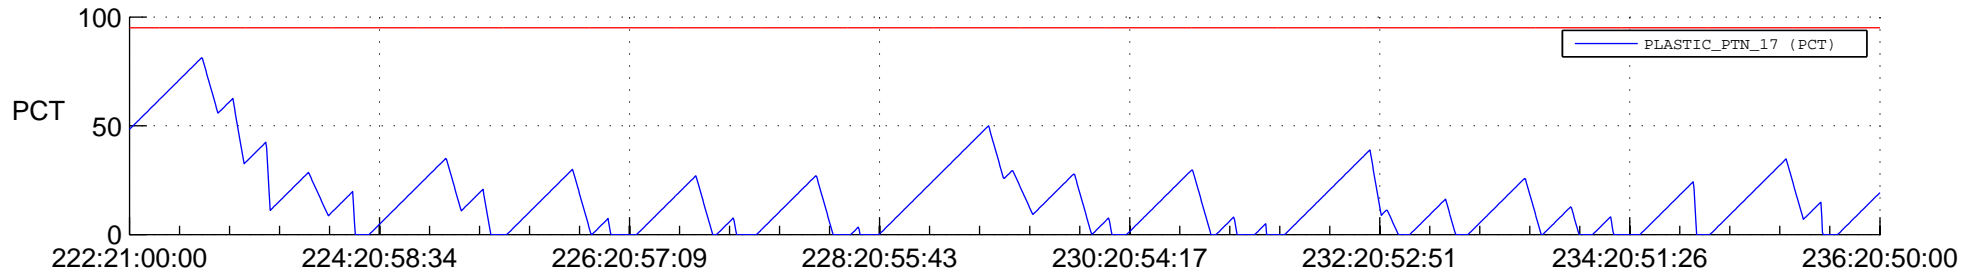

STEREO AHEAD SSR PCT Full Prediction

SWAVES_Percent_Full_Prediction

IMPACT_Percent_Full_Prediction

PLASTIC_Percent_Full_Prediction

Spacecraft_DownLink_Rate

Ground Time (2016:222:21:00:00.000 -2016:236:20:50:00.000)